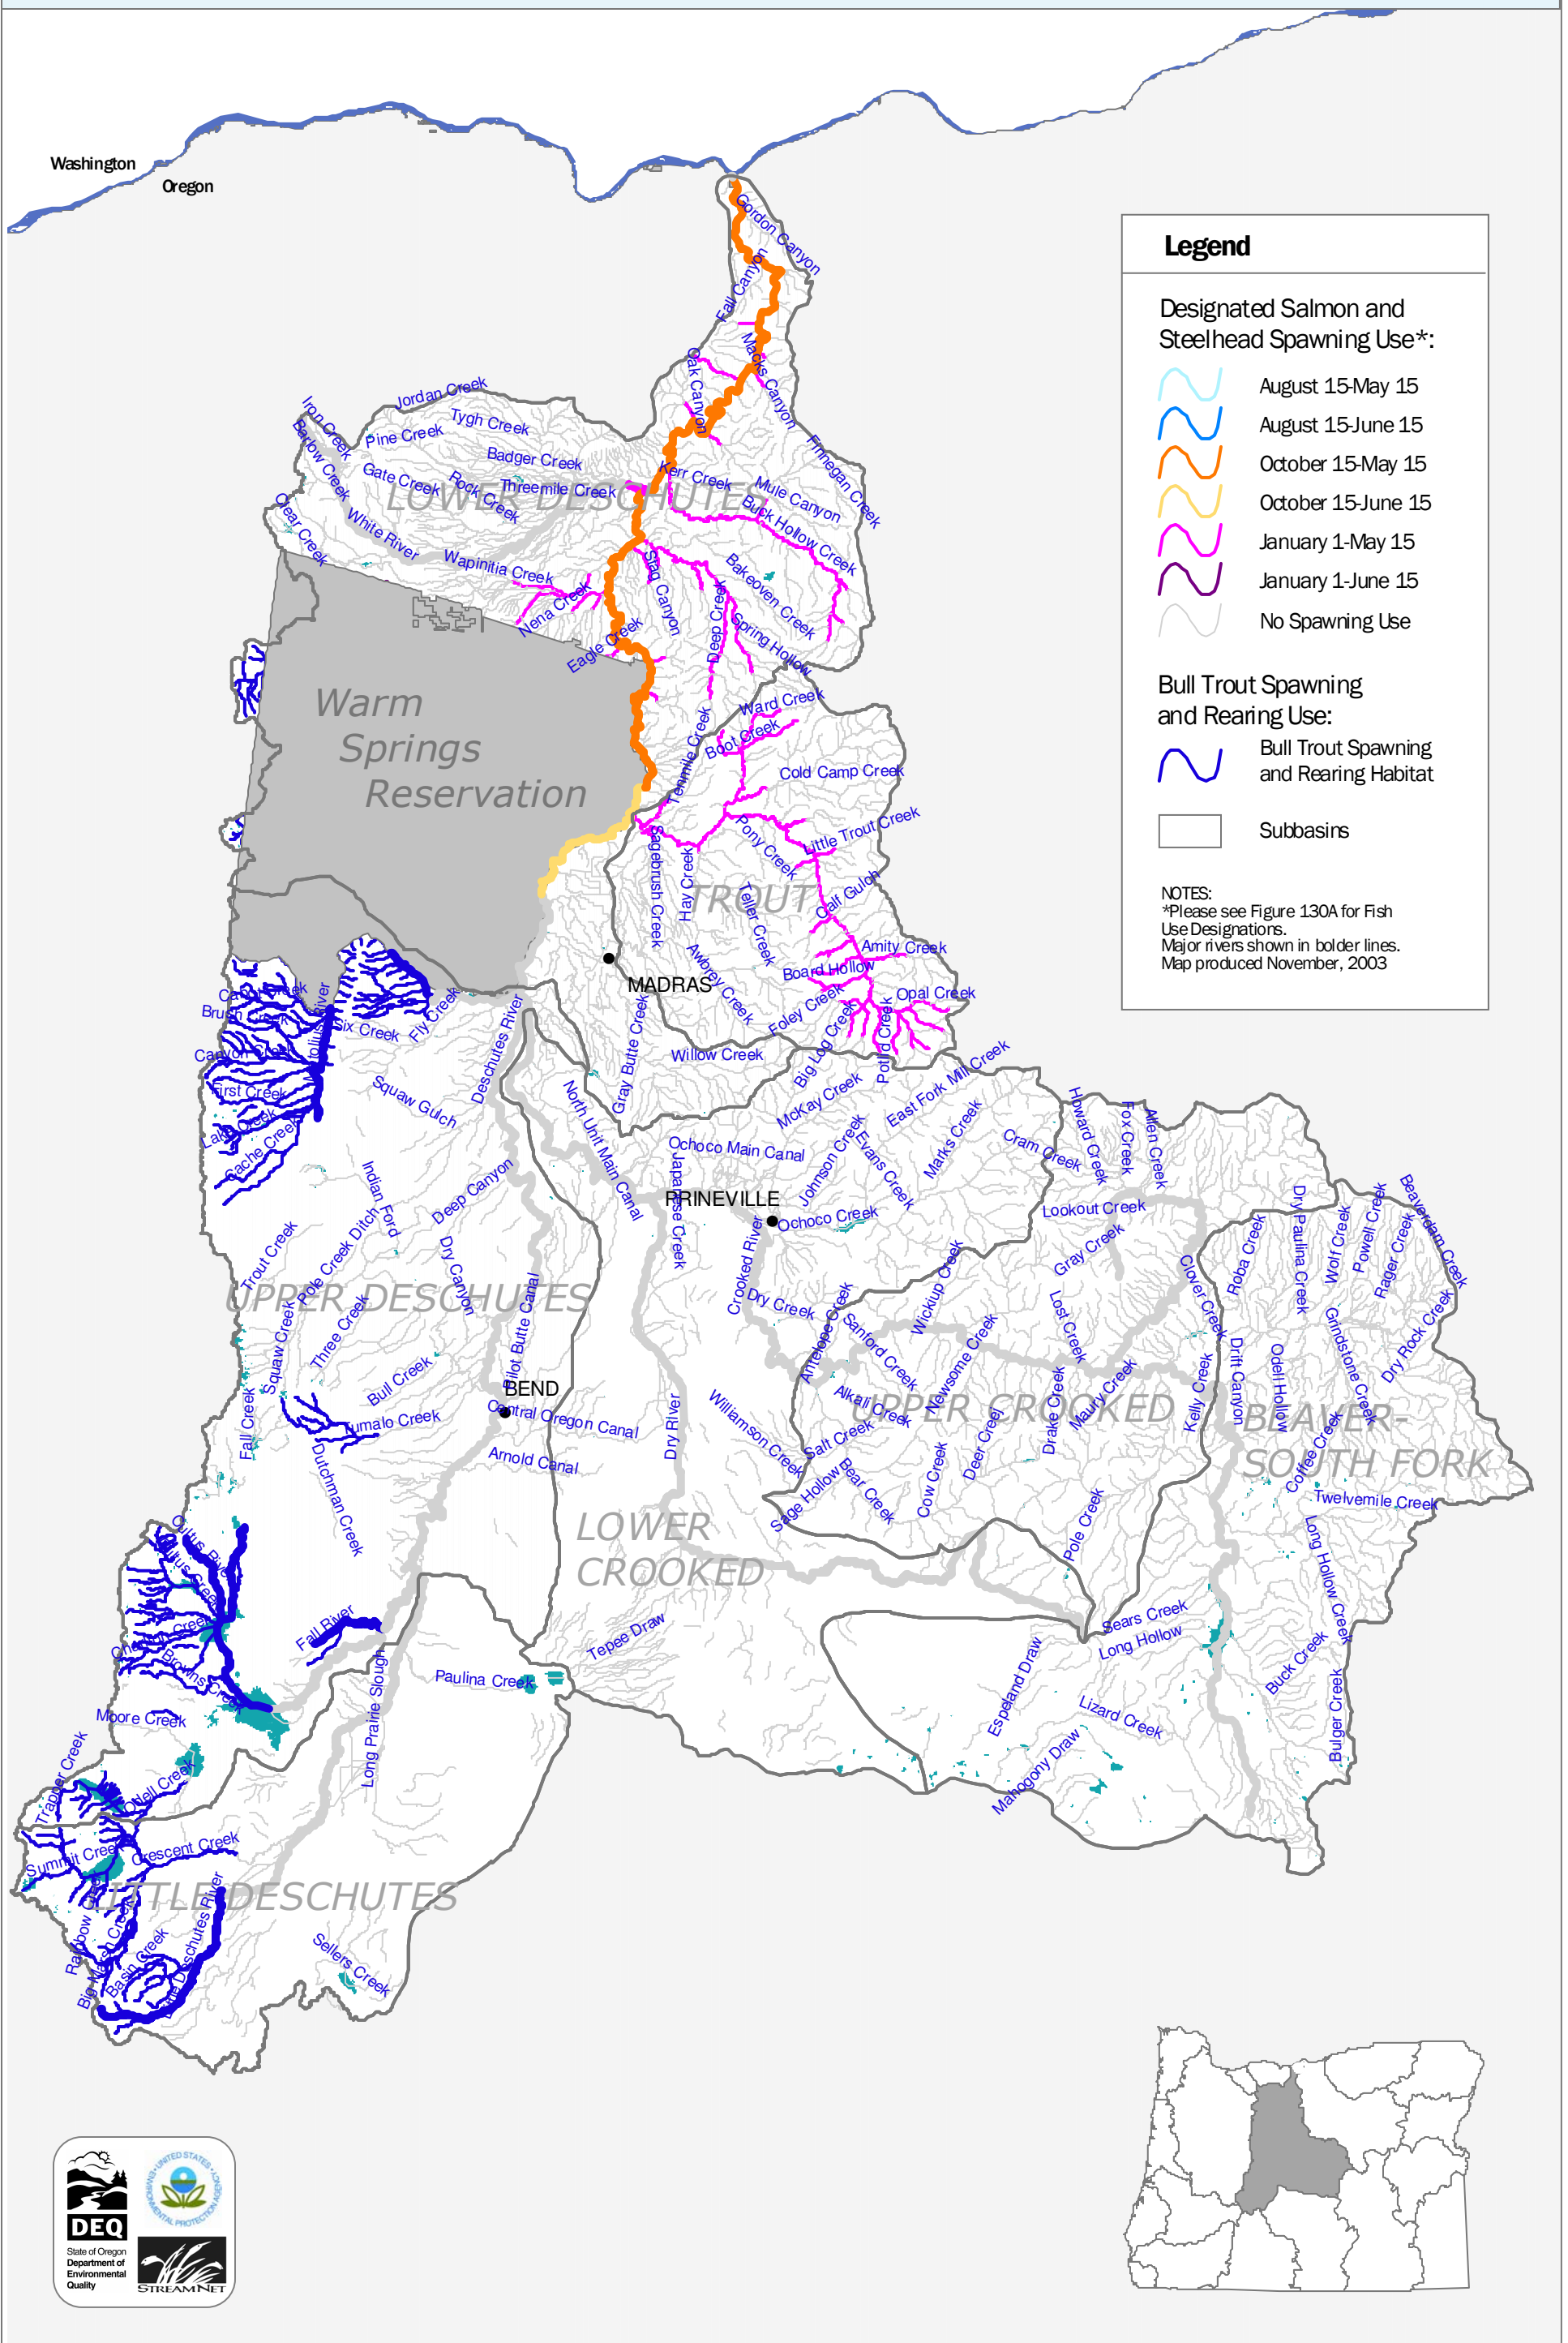

Figure 130B: Salmon and Steelhead Spawning Use Designations*
Deschutes Basin, Oregon

Legend

Designated Salmon and Steelhead Spawning Use*:

- August 15-May 15
- August 15-June 15
- October 15-May 15
- October 15-June 15
- January 1-May 15
- January 1-June 15
- No Spawning Use

Bull Trout Spawning and Rearing Use:

- Bull Trout Spawning and Rearing Habitat
- Subbasins

NOTES:
*Please see Figure 130A for Fish Use Designations.
Major rivers shown in bolder lines.
Map produced November, 2003