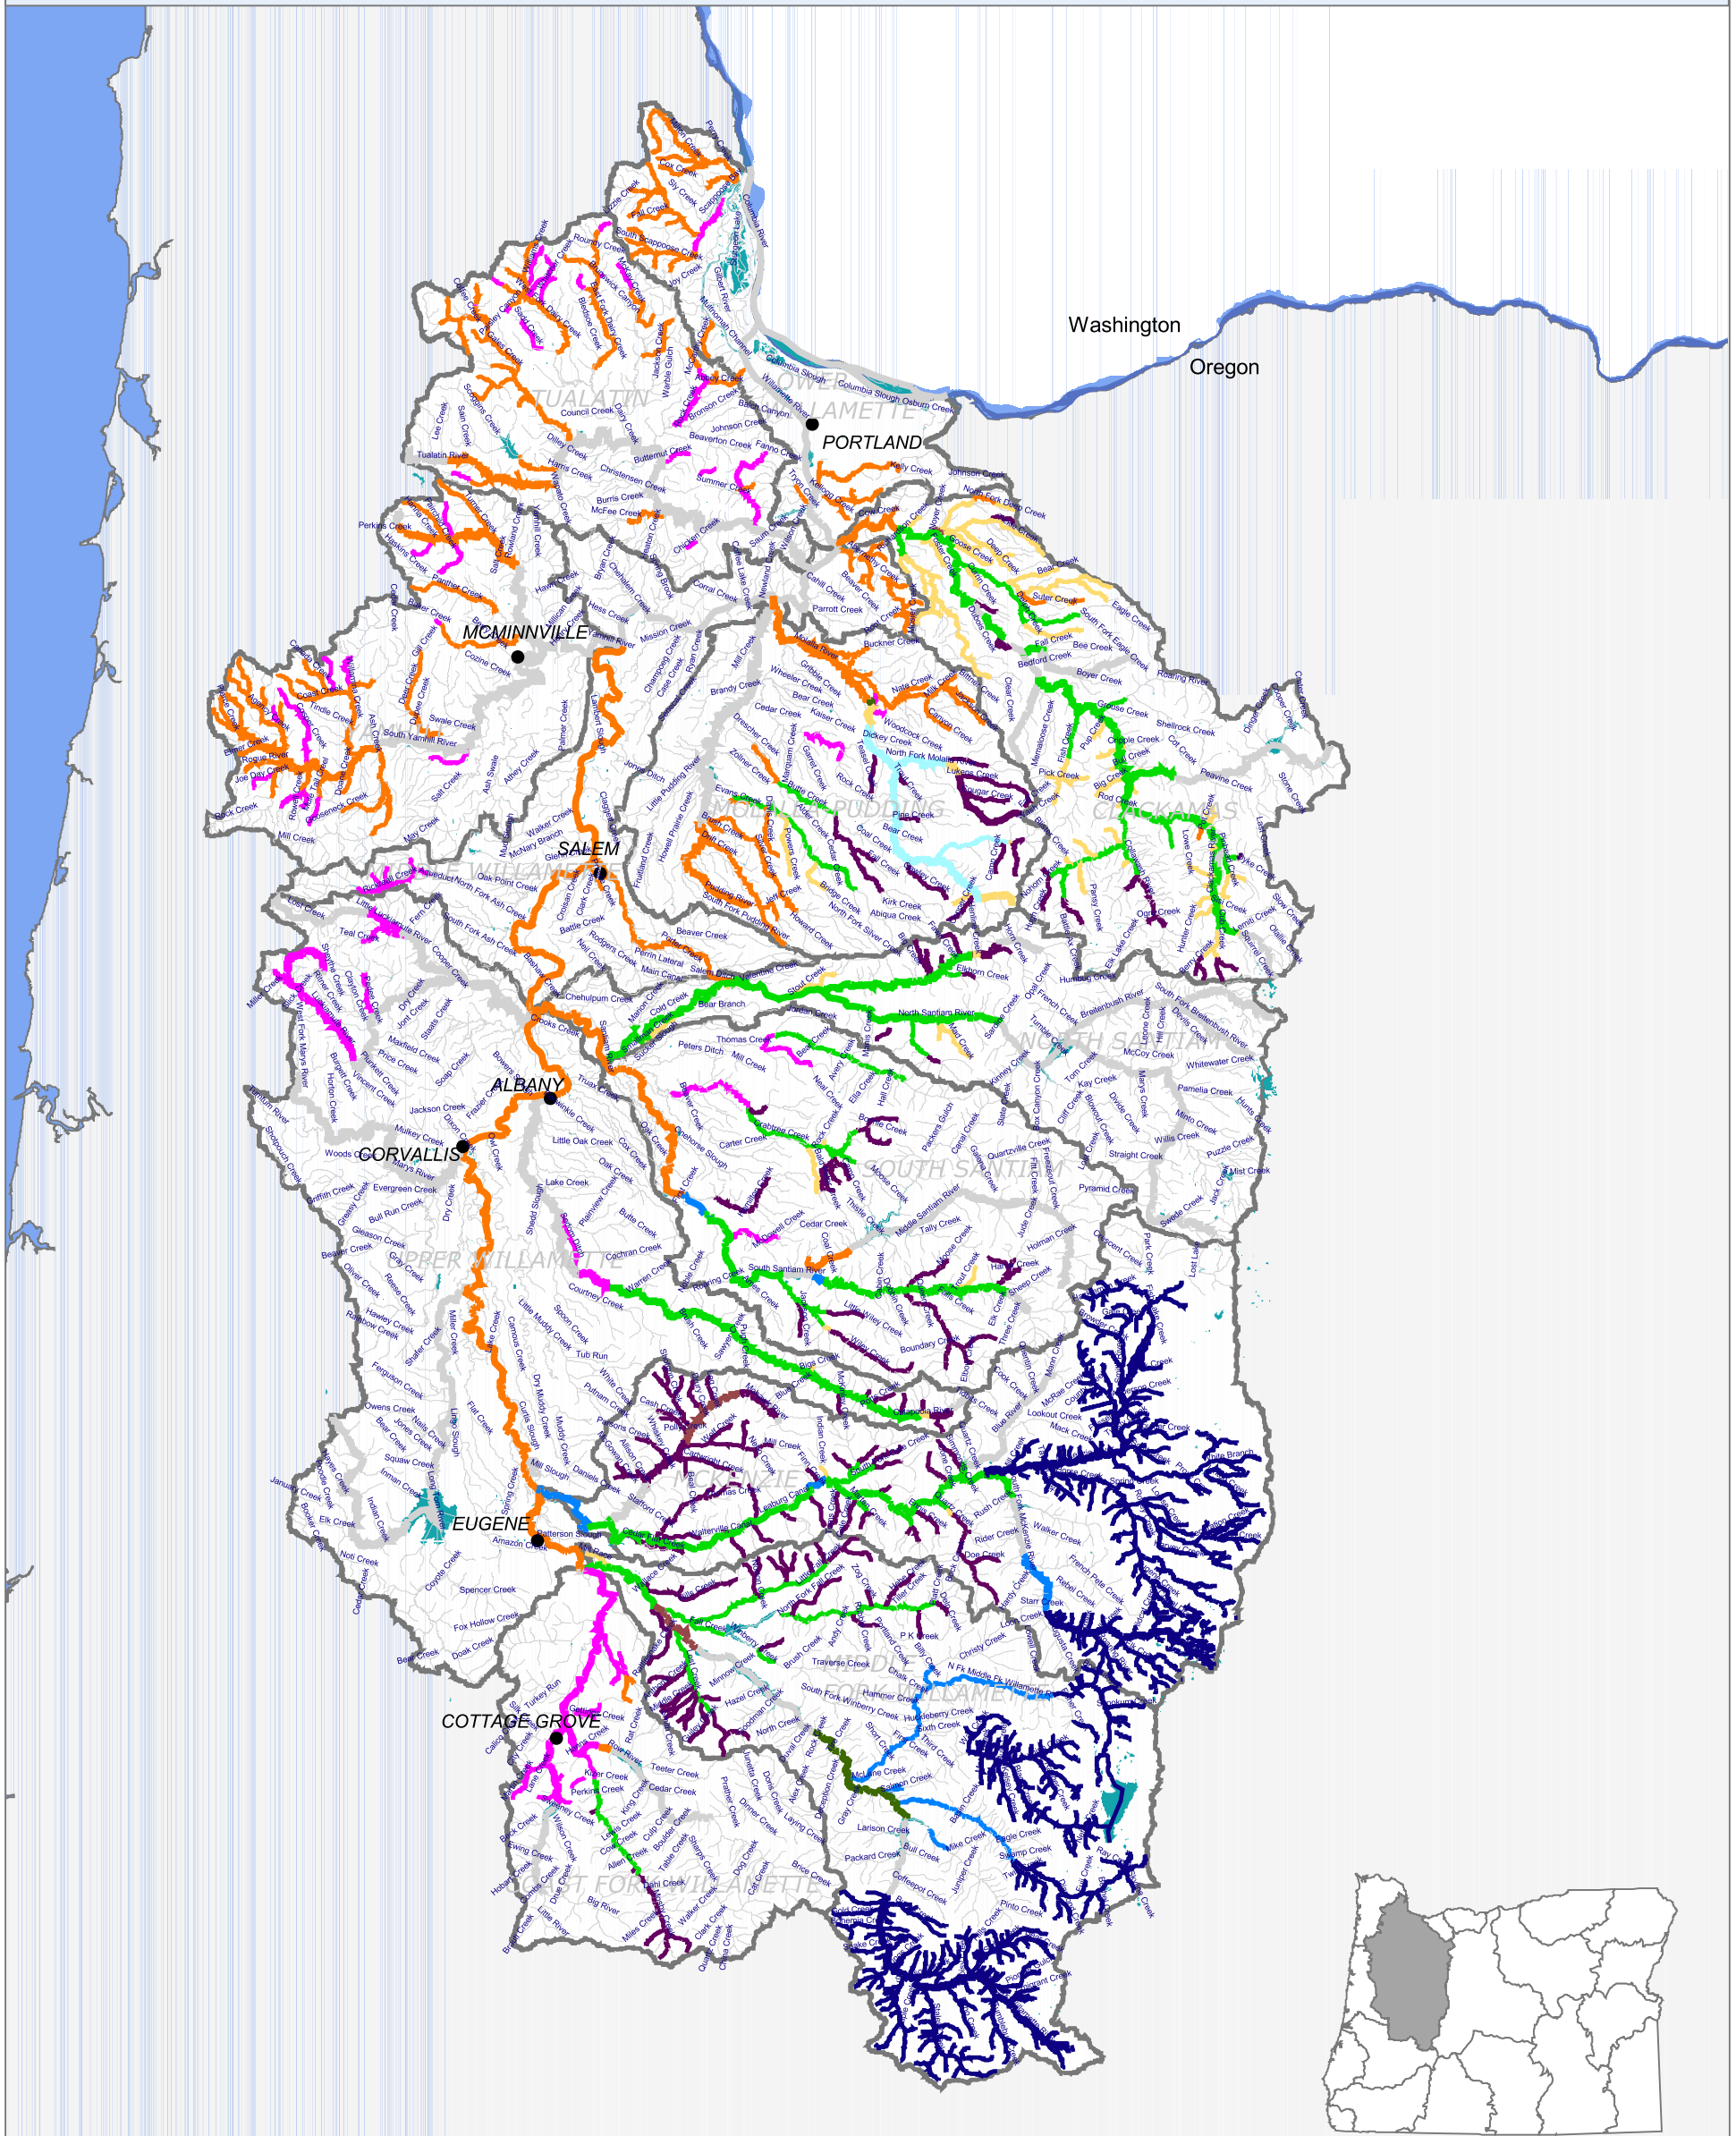

# Draft Revised Figure 340B: Salmon and Steelhead Spawning Use Designations,\* Willamette Basin, Oregon

## Legend

### Designated Salmon and Steelhead Spawning Use\*:

	August 15-June 15		September 15-June 15		January 1-June 15
	September 1-May 15		October 15-May 15		No Spawning Use
	September 1-June 15		October 15-June 15		Subbasins
	September 15-May 15		January 1-May 15		

### Bull Trout Spawning and Rearing Use:

	Bull Trout Spawning and Rearing Habitat
---	---

NOTES:  
 \*See Figure 340A for Fish Use Designations.  
 Major rivers shown in bolder lines.  
 Map produced August, 2005