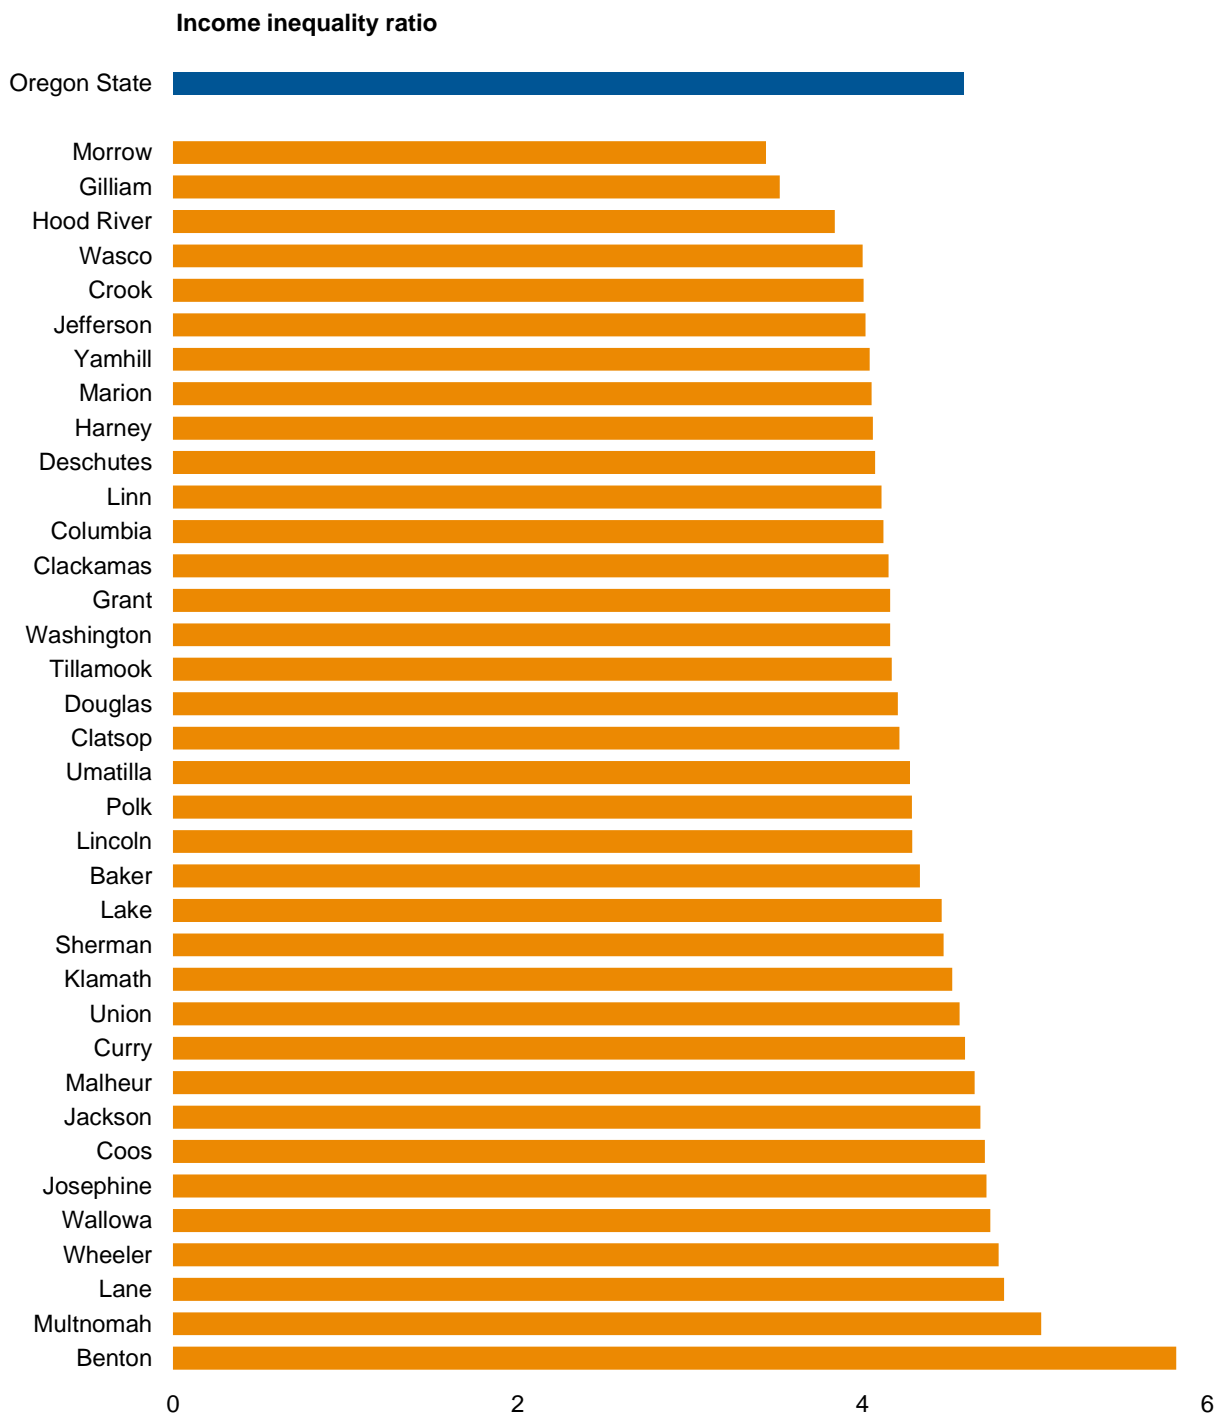

## Income inequality ratio by county, Oregon, 2013–2017

**Income inequality ratio by county, Oregon,  
2013–2017**

County	Income inequality ratio
Baker	4.3
Benton	5.8
Clackamas	4.2
Clatsop	4.2
Columbia	4.1
Coos	4.7
Crook	4.0
Curry	4.6
Deschutes	4.1
Douglas	4.2
Gilliam	3.5
Grant	4.2
Harney	4.1
Hood River	3.8
Jackson	4.7
Jefferson	4.0
Josephine	4.7
Klamath	4.5
Lake	4.5
Lane	4.8
Lincoln	4.3
Linn	4.1
Malheur	4.7
Marion	4.1
Morrow	3.4
Multnomah	5.0
Polk	4.3
Sherman	4.5
Tillamook	4.2
Umatilla	4.3
Union	4.6
Wallowa	4.7
Wasco	4.0
Washington	4.2
Wheeler	4.8
Yamhill	4.0
<i>Oregon State</i>	4.6