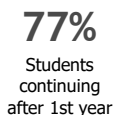

Retention Rate