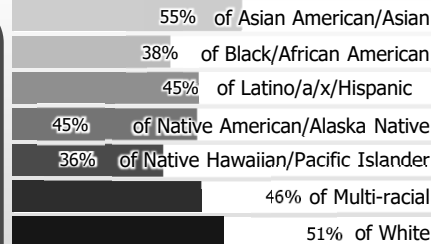

Completion Rates