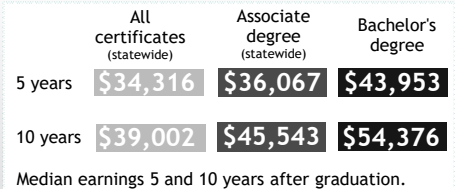

Annual Earnings from Oregon Employment