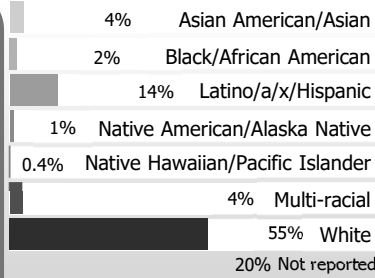

# OREGON HIGHER EDUCATION COMMUNITY COLLEGES SNAPSHOT

2017-18 Academic Year  
Community Colleges

### Race/Ethnicity

Students of color are increasingly represented on campuses. Currently, nearly **25%** of higher education students identify as students of color.