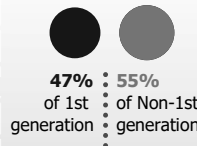

## OUTCOMES

Credential-Seeking

**49%**

of new community college students complete an associate degree or certificate, or transfer to a university within 4 years

### Completion Rates