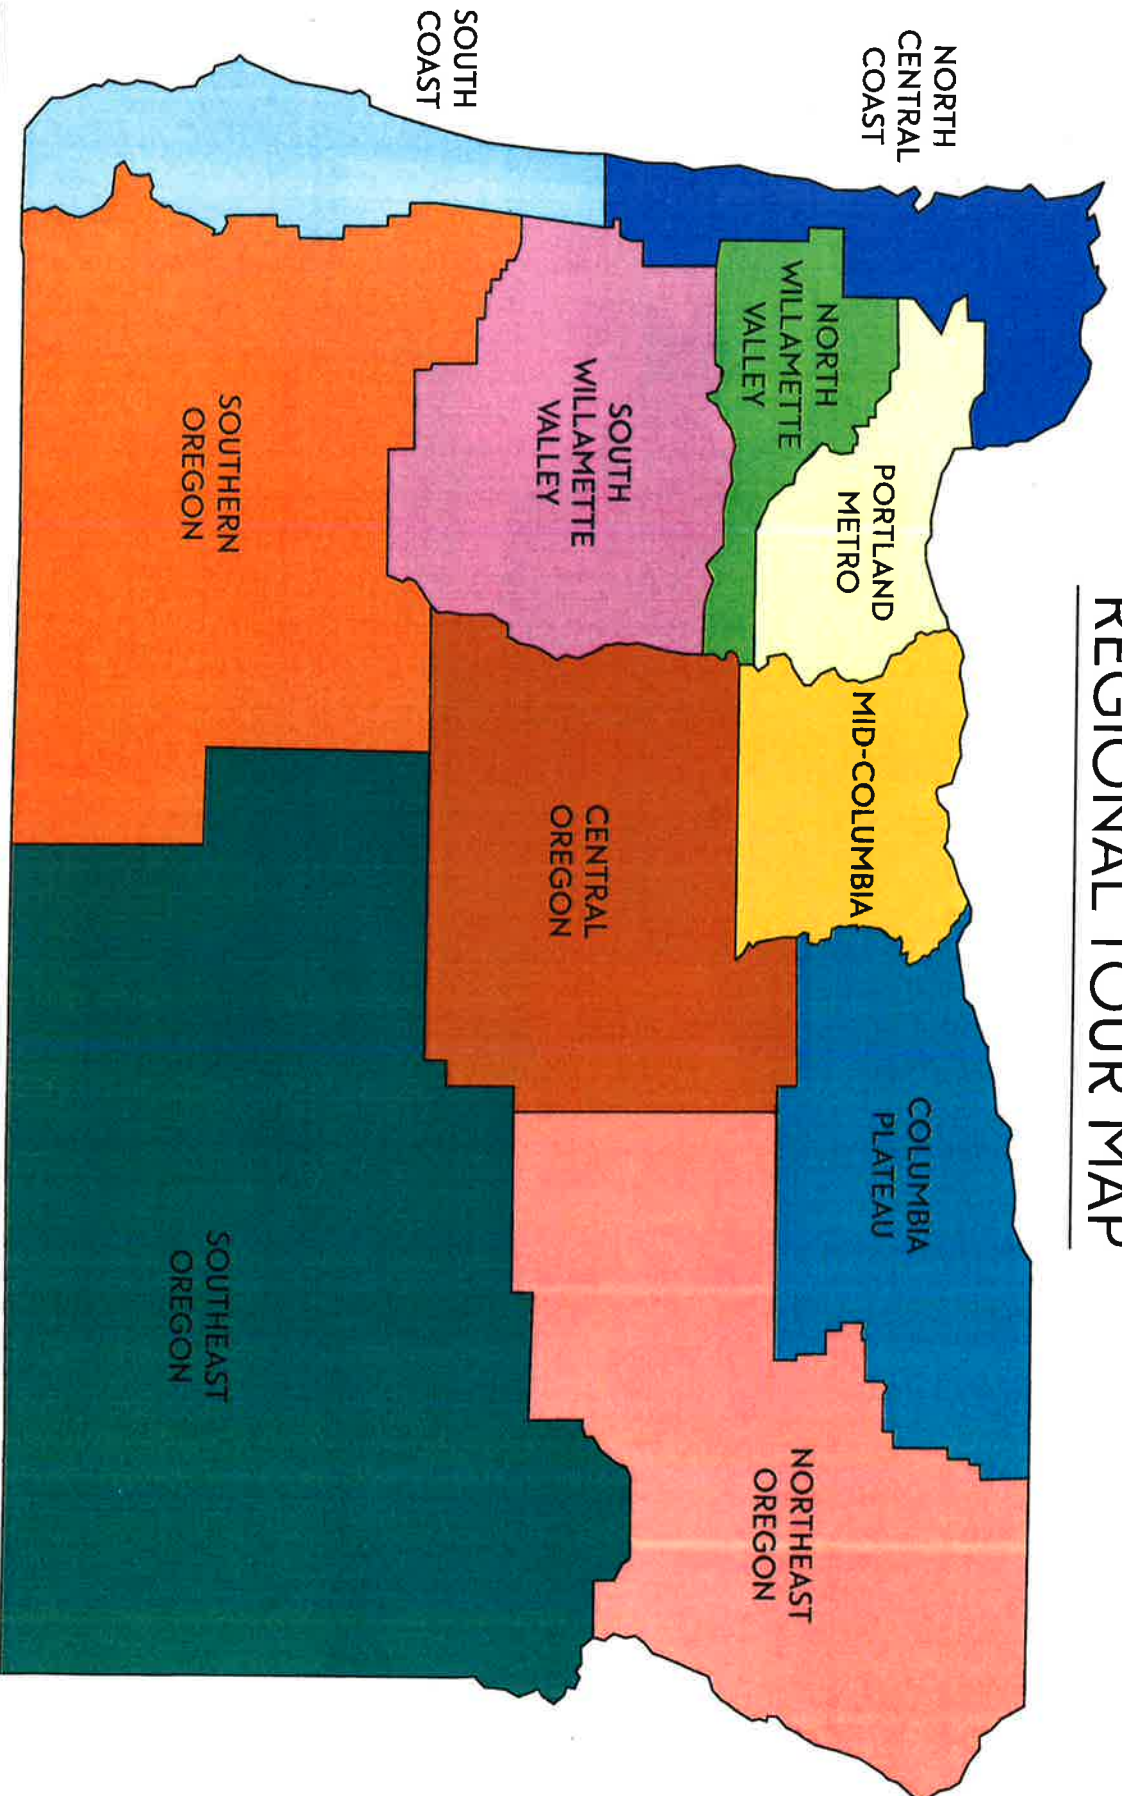

REGIONAL TOUR MAP

- 1) NORTH/CENTRAL COAST: Clatsop, Columbia, Lincoln, Tillamook
- 2) SOUTH COAST: Coos, Curry, parts of Douglas, parts of Lane
- 3) PORTLAND METRO: Clackamas, Multnomah, Washington
- 4) NORTH WILLAMETTE VALLEY: Marion, Polk, Yamhill
- 5) SOUTH WILLAMETTE VALLEY: Benton, parts of Lane, Linn
- 6) MID-COLUMBIA: Hood River, Sherman, Wasco
- 7) COLUMBIA PLATEAU: Gilliam, Morrow, Umatilla
- 8) NORTHEAST OREGON: Baker, Grant, Union, Wallowa
- 9) CENTRAL OREGON: Crook, Deschutes, Jefferson, Wheeler
- 10) SOUTHEAST OREGON: Harney, Lake, Malheur
- 11) SOUTHERN OREGON: part of Douglas, Jackson, Josephine, Klamath