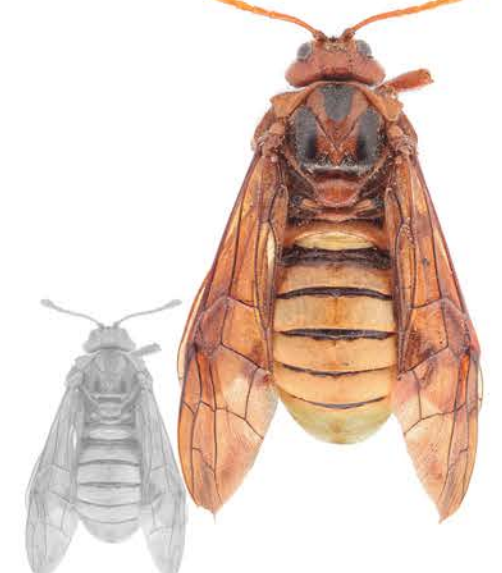

Giant Hornet (*Vespa mandarina*) and Oregon Look-alikes

Prairie Yellowjacket
Vespula atropilosa

Giant Wood Wasp
Urocerus flavicornis

Hover Fly
Criorhina grandis

Black and Yellow Mud Dauber
Sceliphron caementarium

Butterfly Wolf
Stictiella formosa

Elm Sawfly (dark form)
Cimbex americana

Bald Faced Hornet
Dolichovespula maculata

Asian Giant Hornet
Vespa mandarina

German Yellowjacket
Vespula germanica

Elm Sawfly (yellow form)
Cimbex americana

Damp Wood Crane-fly
Ctenophora vittata

Western Cicada Killer
Sphecius grandis

Honey Bee
Apis mellifera

European Paper Wasp
Polistes dominula

Yellow-Faced Bumblebee
Bombus vosnesenskii