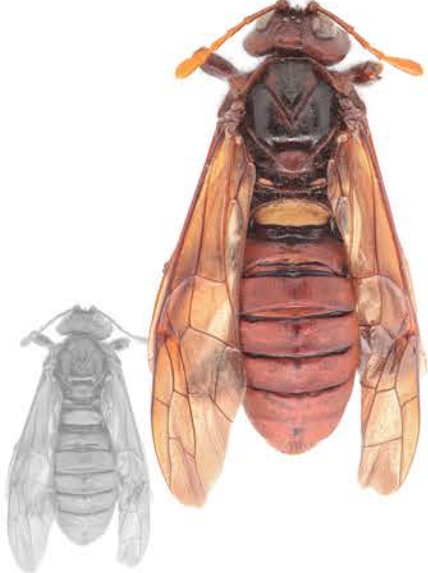

Giant Hornet (*Vespa mandarina*) and Oregon Look-alikes

Prairie Yellowjacket
Vespula atropilosa

Giant Wood Wasp
Urocerus flavicornis

Hover Fly
Criorhina grandis

Black and Yellow Mud Dauber
Sceliphron caementarium

Butterfly Wolf
Stictiella formosa

Elm Sawfly (dark form)
Cimbex americana

Bald Faced Hornet
Dolichovespula maculata

Asian Giant Hornet
Vespa mandarina

German Yellowjacket
Vespula germanica

Elm Sawfly (yellow form)
Cimbex americana

Damp Wood Crane-fly
Ctenophora vittata

Western Cicada Killer
Sphecius grandis

Honey Bee
Apis mellifera

European Paper Wasp
Polistes dominula

Yellow-Faced Bumblebee
Bombus vosnesenskii