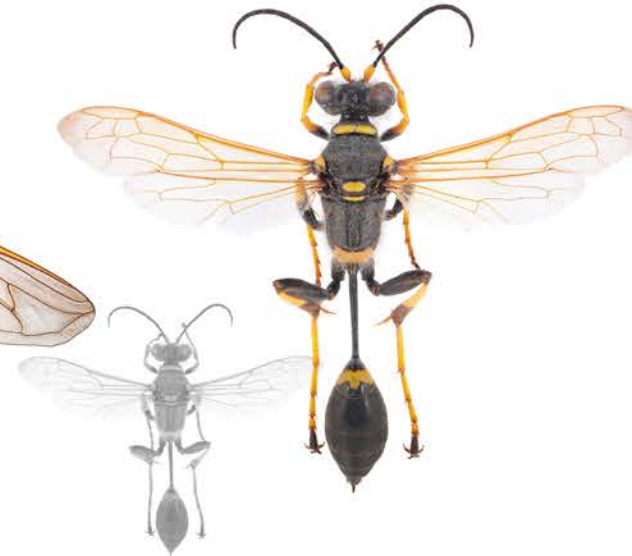

Giant Hornet (*Vespa mandarina*) and Oregon Look-alikes

Prairie Yellowjacket
Vespula atropilosa

Giant Wood Wasp
Urocerus flavicornis

Hover Fly
Criorhina grandis

Black and Yellow Mud Dauber
Sceliphron caementarium

Butterfly Wolf
Stictiella formosa

Elm Sawfly (dark form)
Cimbex americana

Bald Faced Hornet
Dolichovespula maculata

Asian Giant Hornet
Vespa mandarina

German Yellowjacket
Vespula germanica

Elm Sawfly (yellow form)
Cimbex americana

Damp Wood Crane-fly
Ctenophora vittata

Western Cicada Killer
Sphecius grandis

Honey Bee
Apis mellifera

European Paper Wasp
Polistes dominula

Yellow-Faced Bumblebee
Bombus vosnesenskii