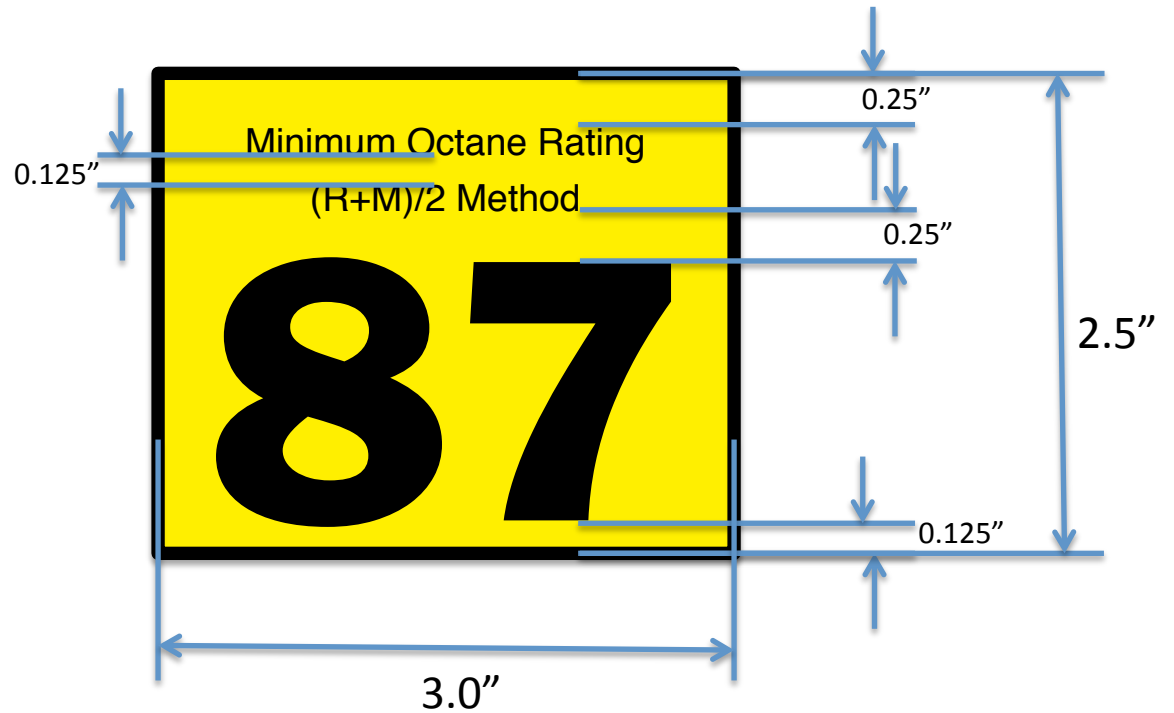

Octane Label

Sample Octane Dispenser Label as shown

- Background Color: Process Yellow
- Font Color: All Process Black
- Fonts:
 - Text: Helvetica 14 point
 - Octane: Franklin Gothic 128 point
- Border: 5 Point black
- Dimensions:
 - 3 inches wide
 - 2.5 inches tall
- Spacing
 - Leave 1/4" between label top and top line of text.
 - Leave 1/8" between top line of text and next line of text.
 - Leave 1/4" between Octane number and last line of text.
 - Leave 1/8" between label bottom and Octane number.