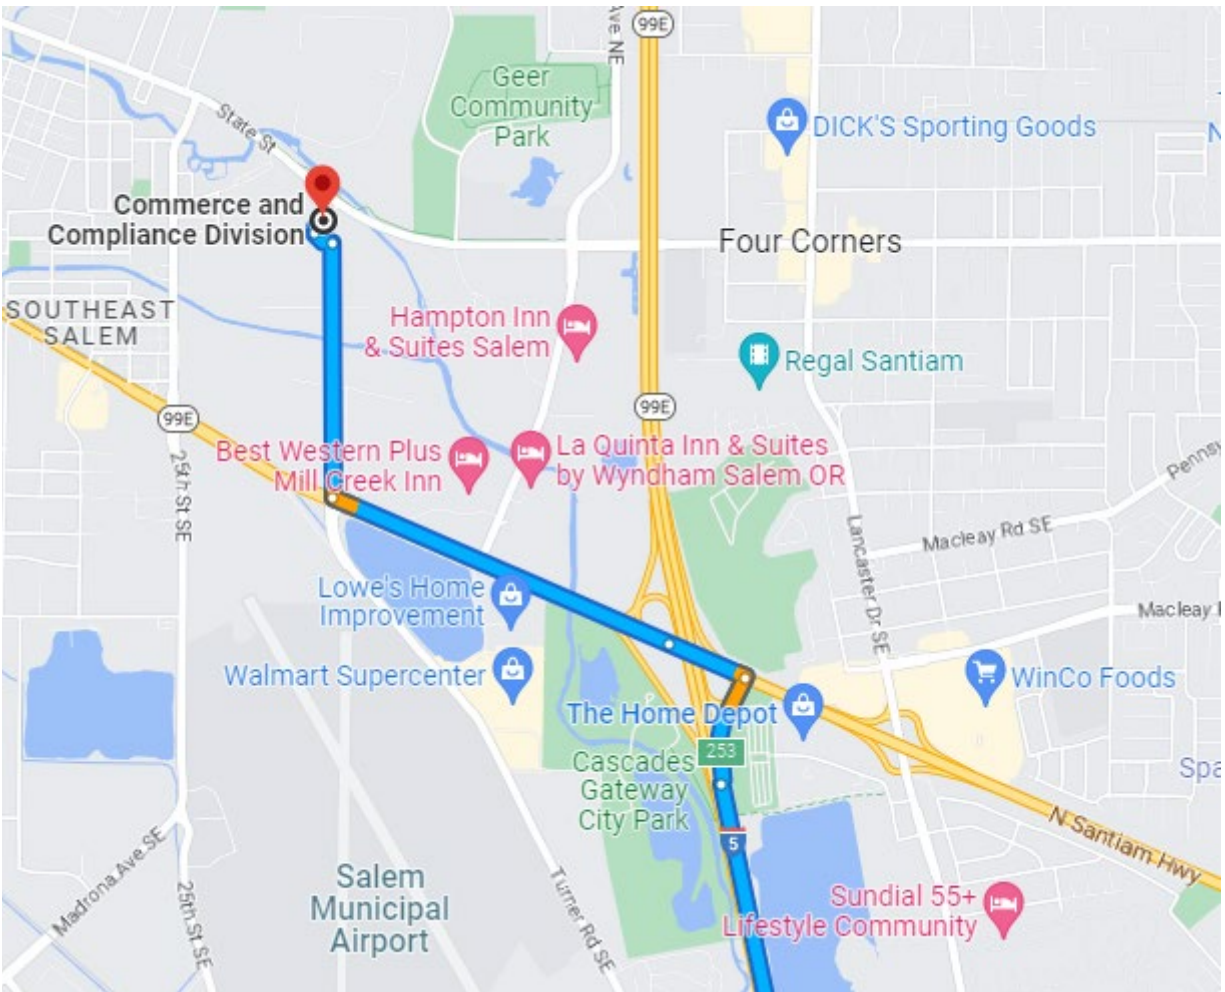

Commerce and Compliance Division
455 Airport Road SE, Building A
Salem, OR 97301

Directions to CCD Salem Headquarters

Driving Directions from North Interstate 5

- 1) From Portland use 1-5 South toward Eugene.
- 2) Continue on 1-5 South to Airport Road SE.
- 3) Use the right 2 lanes to take exit 253 for OR-22 / OR-99E BUS toward Detroit Lake / Bend.
- 4) Keep right at the fork, follow signs for Willamette University / City Center and merge onto OR-22W / OR-99E BUS N / Mission St. SE.
- 5) Turn right onto Airport Road SE.
- 6) Turn left at 455 Airport Road SE before the intersection with State St.

Driving Directions from South Interstate 5

- 1) From Eugene use 1-5 North toward Salem.
- 2) Continue on 1-5 North to Airport Road SE.
- 3) Take exit 253 for OR-22 toward OR-99E BUS / Detroit Lake / Bend.
- 4) Turn left onto OR-22 W / OR-99E BUS N.
- 5) Keep left to continue on Mission St. SE.
- 6) Turn right onto Airport Road SE.
- 7) Turn left at 455 Airport Road SE before the intersection with State St.

Driving Directions from West Salem / OR-22E

- 1) From West Salem use OR-22 E towards Salem city center.
- 2) Use the right lane to merge onto OR-22 E / Center St. Bridge ramp to Salem.
- 3) Use the right lane to take the OR-22 / OR-99E BUS ramp to Albany.
- 4) Continue onto OR-22 E / OR-99E BUS S / Front St.NE.
- 5) Use the left lane to continue on 12th St. SE.
- 6) Turn left onto Mission St. SE.
- 7) Continue on Mission St. SE to Airport Road SE.
- 8) Turn left onto Airport Road SE.
- 9) Turn left at 455 Airport Road SE before the intersection with State St.

Driving Directions from Detroit Lake / OR-22W

- 1) Use OR-22W towards Salem.
- 2) At the I-5 Intersection, keep left to continue on Mission St. SE.
- 3) Turn right onto Airport Road SE.
- 4) Turn left at 455 Airport Road SE before the intersection with State St.