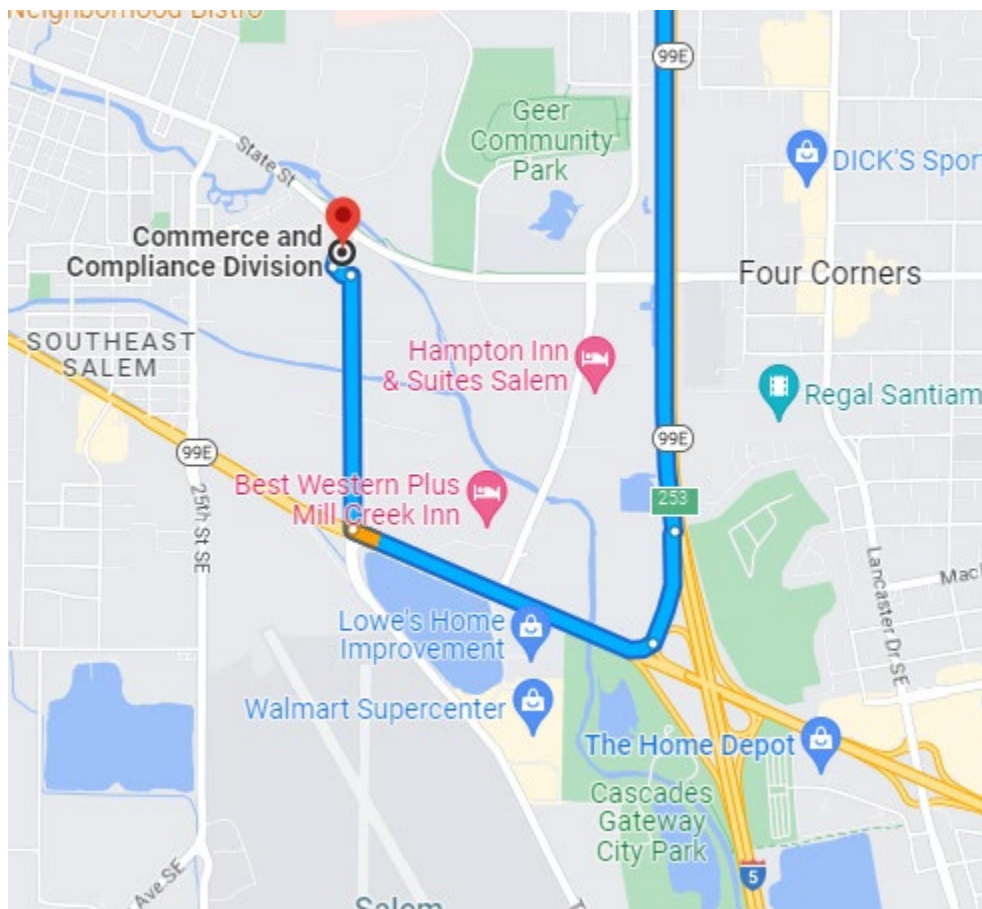

Commerce and Compliance Division
455 Airport Road SE, Building A
Salem, OR 97301

Directions to CCD Salem Headquarters

Driving Directions from North Interstate 5

- 1) From Portland use 1-5 South toward Eugene.
- 2) Continue on 1-5 South to Airport Road SE.
- 3) Use the right 2 lanes to take exit 253 for OR-22 / OR-99E BUS toward Detroit Lake / Bend.
- 4) Keep right at the fork, follow signs for Willamette University / City Center and merge onto OR-22W / OR-99E BUS N / Mission St. SE.
- 5) Turn right onto Airport Road SE.
- 6) Turn left at 455 Airport Road SE before the intersection with State St.

Driving Directions from South Interstate 5

- 1) From Eugene use 1-5 North toward Salem.
- 2) Continue on 1-5 North to Airport Road SE.
- 3) Take exit 253 for OR-22 toward OR-99E BUS / Detroit Lake / Bend.
- 4) Turn left onto OR-22 W / OR-99E BUS N.
- 5) Keep left to continue on Mission St. SE.
- 6) Turn right onto Airport Road SE.
- 7) Turn left at 455 Airport Road SE before the intersection with State St.

Driving Directions from West Salem / OR-22E

- 1) From West Salem use OR-22 E towards Salem city center.
- 2) Use the right lane to merge onto OR-22 E / Center St. Bridge ramp to Salem.
- 3) Use the right lane to take the OR-22 / OR-99E BUS ramp to Albany.
- 4) Continue onto OR-22 E / OR-99E BUS S / Front St.NE.
- 5) Use the left lane to continue on 12th St. SE.
- 6) Turn left onto Mission St. SE.
- 7) Continue on Mission St. SE to Airport Road SE.
- 8) Turn left onto Airport Road SE.
- 9) Turn left at 455 Airport Road SE before the intersection with State St.

Driving Directions from Detroit Lake / OR-22W

- 1) Use OR-22W towards Salem.
- 2) At the I-5 Intersection, keep left to continue on Mission St. SE.
- 3) Turn right onto Airport Road SE.
- 4) Turn left at 455 Airport Road SE before the intersection with State St.