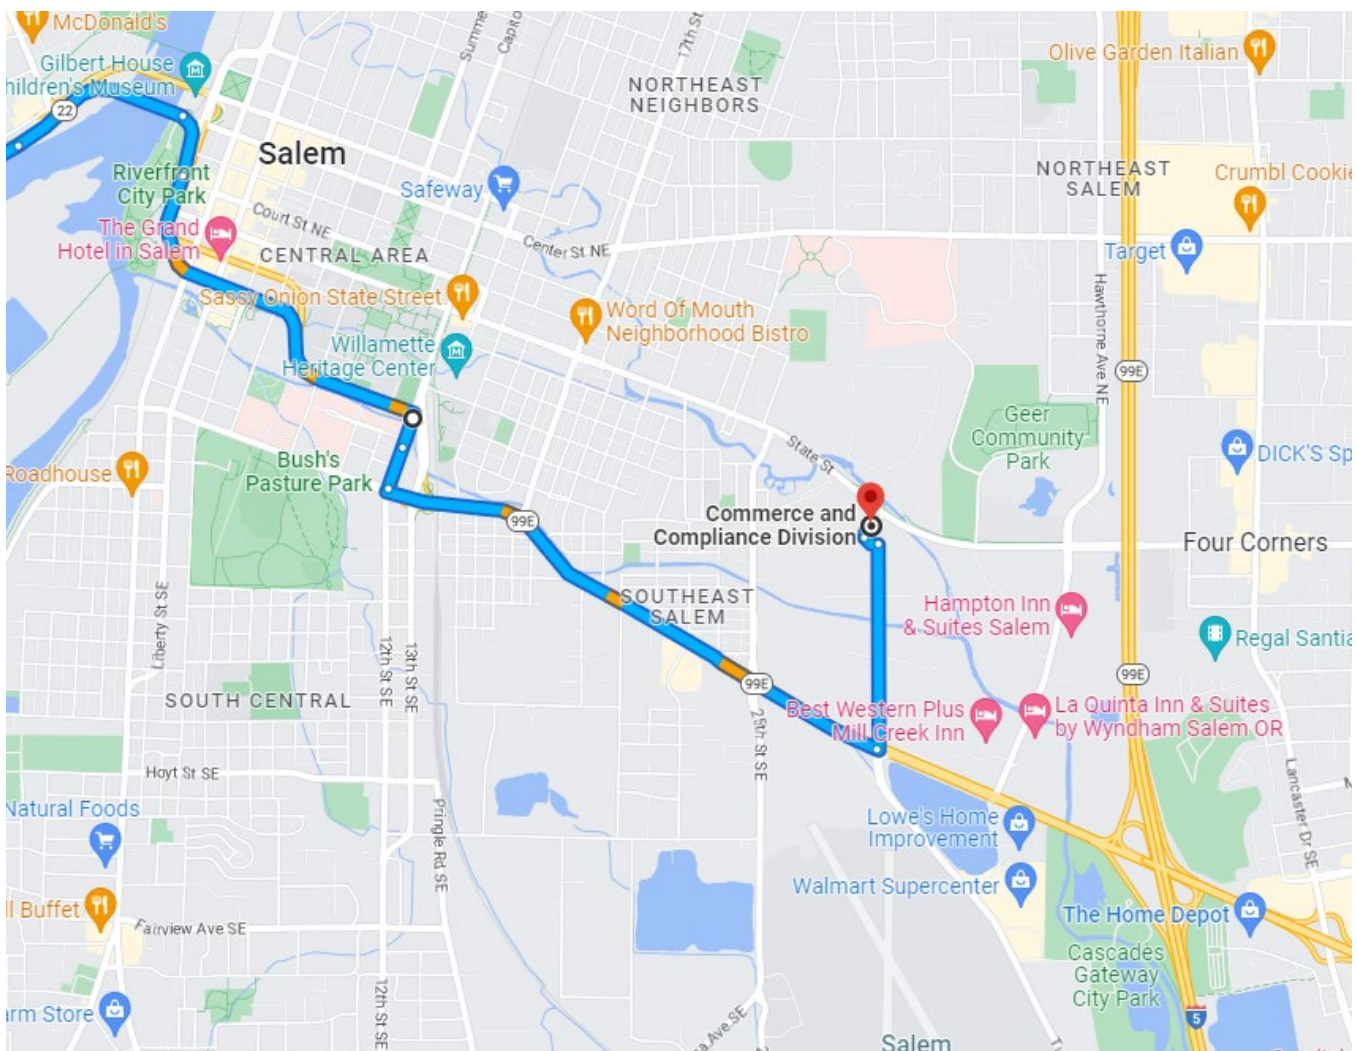

Commerce and Compliance Division
455 Airport Road SE, Building A
Salem, OR 97301

Directions to CCD Salem Headquarters

Driving Directions from North Interstate 5

- 1) From Portland use 1-5 South toward Eugene.
- 2) Continue on 1-5 South to Airport Road SE.
- 3) Use the right 2 lanes to take exit 253 for OR-22 / OR-99E BUS toward Detroit Lake / Bend.
- 4) Keep right at the fork, follow signs for Willamette University / City Center and merge onto OR-22W / OR-99E BUS N / Mission St. SE.
- 5) Turn right onto Airport Road SE.
- 6) Turn left at 455 Airport Road SE before the intersection with State St.

Driving Directions from South Interstate 5

- 1) From Eugene use 1-5 North toward Salem.
- 2) Continue on 1-5 North to Airport Road SE.
- 3) Take exit 253 for OR-22 toward OR-99E BUS / Detroit Lake / Bend.
- 4) Turn left onto OR-22 W / OR-99E BUS N.
- 5) Keep left to continue on Mission St. SE.
- 6) Turn right onto Airport Road SE.
- 7) Turn left at 455 Airport Road SE before the intersection with State St.

Driving Directions from West Salem / OR-22E

- 1) From West Salem use OR-22 E towards Salem city center.
- 2) Use the right lane to merge onto OR-22 E / Center St. Bridge ramp to Salem.
- 3) Use the right lane to take the OR-22 / OR-99E BUS ramp to Albany.
- 4) Continue onto OR-22 E / OR-99E BUS S / Front St.NE.
- 5) Use the left lane to continue on 12th St. SE.
- 6) Turn left onto Mission St. SE.
- 7) Continue on Mission St. SE to Airport Road SE.
- 8) Turn left onto Airport Road SE.
- 9) Turn left at 455 Airport Road SE before the intersection with State St.

Driving Directions from Detroit Lake / OR-22W

- 1) Use OR-22W towards Salem.
- 2) At the I-5 Intersection, keep left to continue on Mission St. SE.
- 3) Turn right onto Airport Road SE.
- 4) Turn left at 455 Airport Road SE before the intersection with State St.