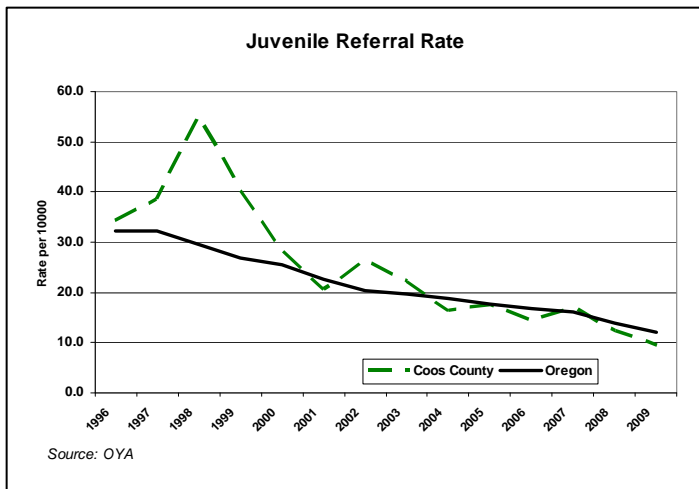

2008 Sworn Officer Summary Statistics	Oregon 25th Percentile*	Oregon Median	Oregon 75th Percentile**	Coos County	USA West Cities	USA
Sworn Officers Rate per 1000 Population	1.46	1.84	2.30	1.65	1.70	2.48
Person Index Crimes per Sworn Officer	0.50	0.92	1.92	0.69		
Property Index Crimes per Sworn Officer	8.83	13.67	21.17	17.32		
All Crime Offenses per Sworn Officer	38.86	56.50	74.71	79.50		

Source: OSP, OUCR, and FBI

*25 percent of Oregon counties are below this measure

**75 percent of Oregon counties are below this measure

2008 Prosecutor Summary Statistics	Oregon 25th Percentile*	Oregon Median	Oregon 75th Percentile**	Coos County
Number of Prosecutors per 10000 Population	0.95	1.25	1.86	0.95
Felony Cases per Prosecutor	42.15	58.83	85.97	75.17
Misdemeanor Cases per Prosecutor	71.00	133.55	164.77	283.50

Source: Oregon District Attorneys Association's "The Verdict" and OJIN

*25 percent of Oregon counties are below this measure

**75 percent of Oregon counties are below this measure

Michael Wilson, Economist
(503) 378-4850

Kelly Officer, Research Analyst
(503) 378-6224

Oregon Criminal Justice Commission
885 Summer St NE
Salem, OR 97301

www.oregon.gov/CJC