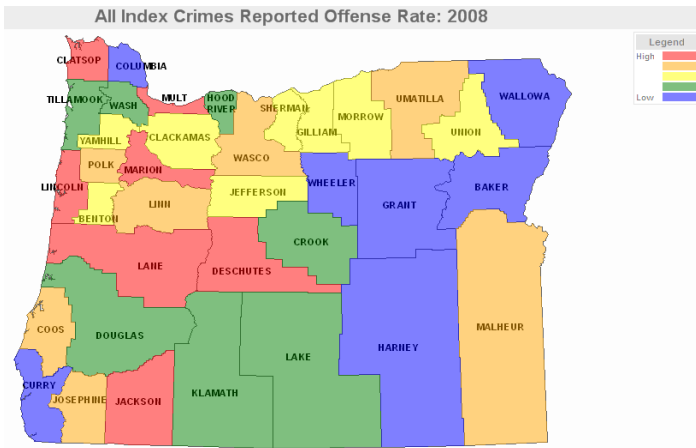

# Coos County Criminal Justice Fact Sheet

Created by: Oregon Criminal Justice Commission  
 Created On: September 2, 2010

2009 Population: 63,065

Largest City: Coos Bay

Economy: Forest products, fishing, agriculture, shipping, recreation and tourism