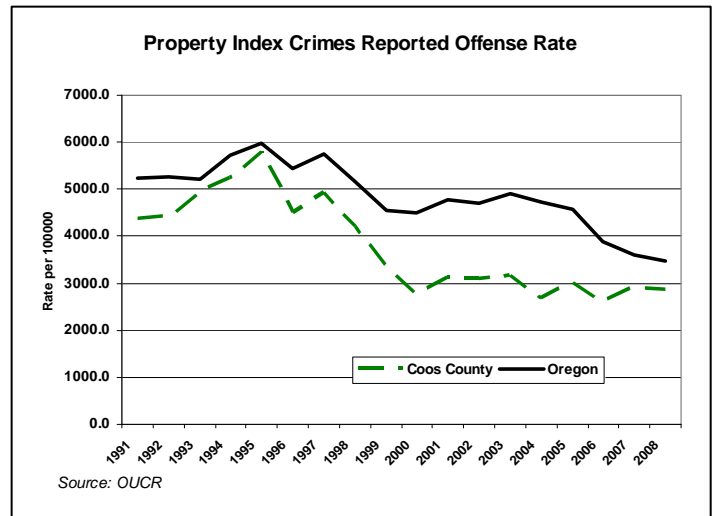

# Coos County Criminal Justice Fact Sheet

Created by: Oregon Criminal Justice Commission  
 Created On: September 2, 2010

2009 Population: 63,065

Largest City: Coos Bay

Economy: Forest products, fishing, agriculture, shipping, recreation and tourism