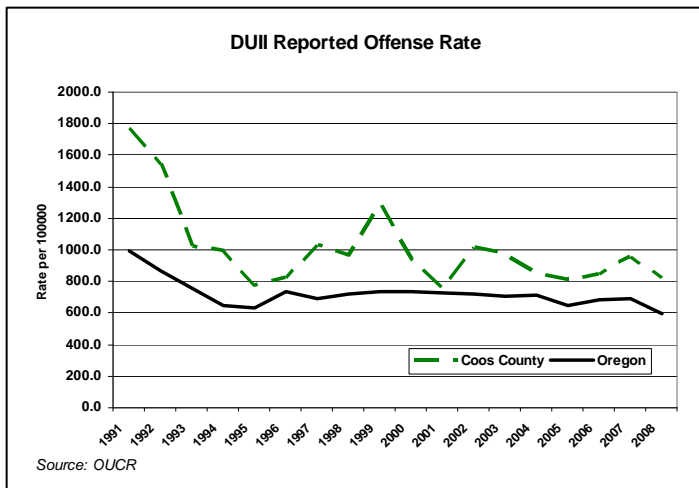

2008 Sworn Officer Summary Statistics	Oregon 25th Percentile*	Oregon Median	Oregon 75th Percentile**	Coos County	USA West Cities	USA
Sworn Officers Rate per 1000 Population	1.46	1.84	2.30	1.65	1.70	2.48
Person Index Crimes per Sworn Officer	0.50	0.92	1.92	0.69		
Property Index Crimes per Sworn Officer	8.83	13.67	21.17	17.32		
All Crime Offenses per Sworn Officer	38.86	56.50	74.71	79.50		

Source: OSP, OUCR, and FBI

*25 percent of Oregon counties are below this measure

**75 percent of Oregon counties are below this measure

2008 Prosecutor Summary Statistics	Oregon 25th Percentile*	Oregon Median	Oregon 75th Percentile**	Coos County
Number of Prosecutors per 10000 Population	0.95	1.25	1.86	0.95
Felony Cases per Prosecutor	42.15	58.83	85.97	75.17
Misdemeanor Cases per Prosecutor	71.00	133.55	164.77	283.50

Source: Oregon District Attorneys Association's "The Verdict" and OJIN

*25 percent of Oregon counties are below this measure

**75 percent of Oregon counties are below this measure

Michael Wilson, Economist
(503) 378-4850

Kelly Officer, Research Analyst
(503) 378-6224

Oregon Criminal Justice Commission
885 Summer St NE
Salem, OR 97301

www.oregon.gov/CJC