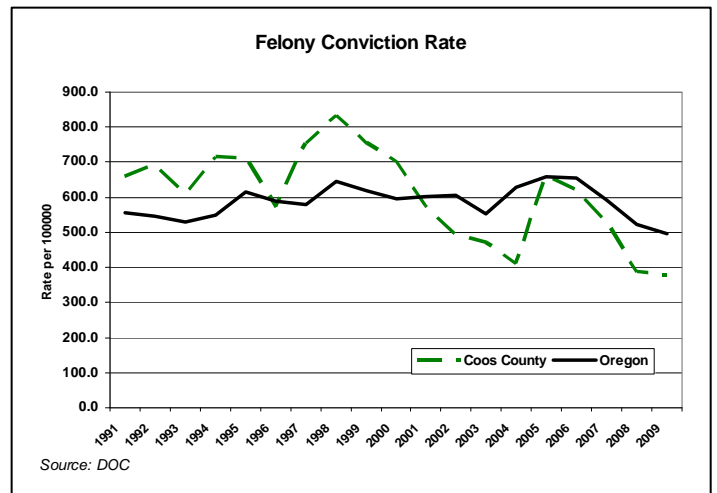

2008 Sworn Officer Summary Statistics	Oregon 25th Percentile*	Oregon Median	Oregon 75th Percentile**	Coos County	USA West Cities	USA
Sworn Officers Rate per 1000 Population	1.46	1.84	2.30	1.65	1.70	2.48
Person Index Crimes per Sworn Officer	0.50	0.92	1.92	0.69		
Property Index Crimes per Sworn Officer	8.83	13.67	21.17	17.32		
All Crime Offenses per Sworn Officer	38.86	56.50	74.71	79.50		

Source: OSP, OUCR, and FBI

*25 percent of Oregon counties are below this measure

**75 percent of Oregon counties are below this measure

2008 Prosecutor Summary Statistics	Oregon 25th Percentile*	Oregon Median	Oregon 75th Percentile**	Coos County
Number of Prosecutors per 10000 Population	0.95	1.25	1.86	0.95
Felony Cases per Prosecutor	42.15	58.83	85.97	75.17
Misdemeanor Cases per Prosecutor	71.00	133.55	164.77	283.50

Source: Oregon District Attorneys Association's "The Verdict" and OJIN

*25 percent of Oregon counties are below this measure

**75 percent of Oregon counties are below this measure

Michael Wilson, Economist
(503) 378-4850

Kelly Officer, Research Analyst
(503) 378-6224

Oregon Criminal Justice Commission
885 Summer St NE
Salem, OR 97301

www.oregon.gov/CJC