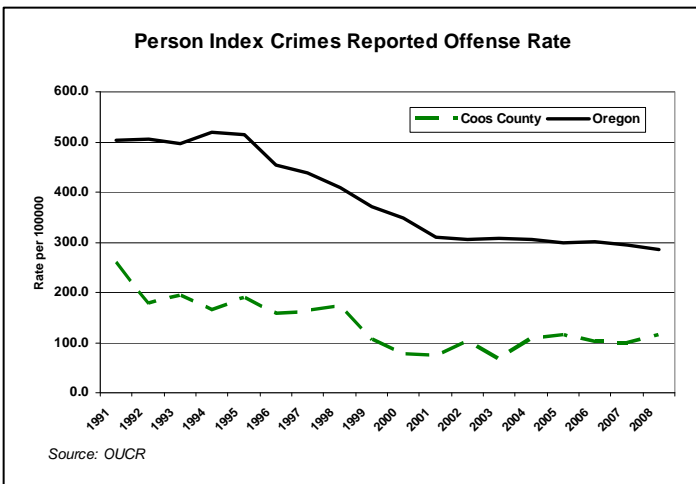

2009 Jail Statistics	Coos County		Oregon	
	Count	Rate per 1000	Count	Rate per 1000
Beds in Use (Operational Capacity)	97	1.54	5924	1.55
Available Beds	249	3.95	9032	2.36
Forced Releases	55	0.87	13052	3.41

Source: Oregon Sheriff's Jail Command Council