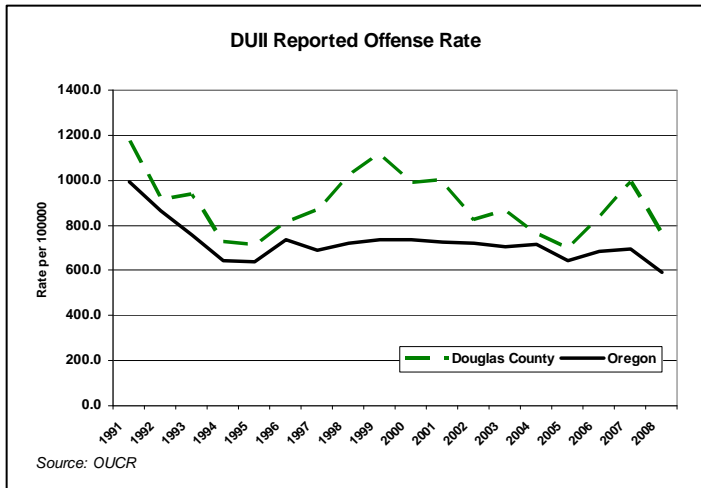

Source: Oregon Sheriff's Jail Command Council

2008 Sworn Officer Summary Statistics	Oregon 25th Percentile*	Oregon Median	Oregon 75th Percentile**	Douglas County	USA West Cities	USA
Sworn Officers Rate per 1000 Population	1.46	1.84	2.30	2.11	1.70	2.48
Person Index Crimes per Sworn Officer	0.50	0.92	1.92	0.50		
Property Index Crimes per Sworn Officer	8.83	13.67	21.17	11.17		
All Crime Offenses per Sworn Officer	38.86	56.50	74.71	51.11		

Source: OSP, OUCR, and FBI

*25 percent of Oregon counties are below this measure

**75 percent of Oregon counties are below this measure

2008 Prosecutor Summary Statistics	Oregon 25th Percentile*	Oregon Median	Oregon 75th Percentile**	Douglas County
Number of Prosecutors per 10000 Population	0.95	1.25	1.86	1.24
Felony Cases per Prosecutor	42.15	58.83	85.97	85.97
Misdemeanor Cases per Prosecutor	71.00	133.55	164.77	123.95

Source: Oregon District Attorneys Association's "The Verdict" and OJIN

*25 percent of Oregon counties are below this measure

**75 percent of Oregon counties are below this measure

Michael Wilson, Economist
(503) 378-4850