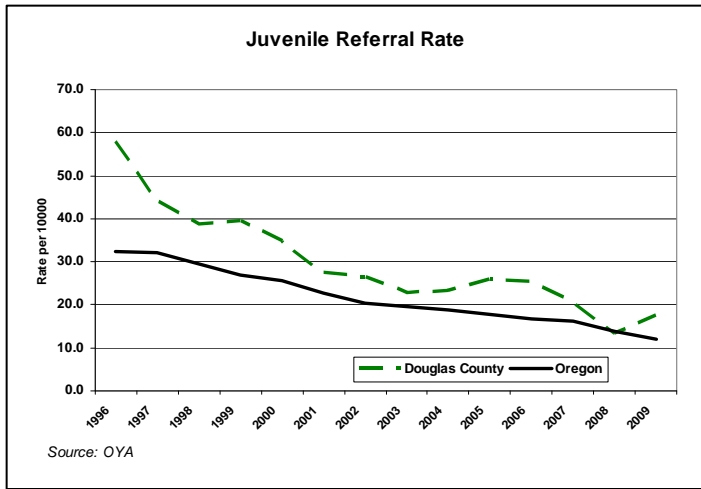

Source: Oregon Sheriff's Jail Command Council

2008 Sworn Officer Summary Statistics	Oregon 25th Percentile*	Oregon Median	Oregon 75th Percentile**	Douglas County	USA West Cities	USA
Sworn Officers Rate per 1000 Population	1.46	1.84	2.30	2.11	1.70	2.48
Person Index Crimes per Sworn Officer	0.50	0.92	1.92	0.50		
Property Index Crimes per Sworn Officer	8.83	13.67	21.17	11.17		
All Crime Offenses per Sworn Officer	38.86	56.50	74.71	51.11		

Source: OSP, OUCR, and FBI

*25 percent of Oregon counties are below this measure

**75 percent of Oregon counties are below this measure

2008 Prosecutor Summary Statistics	Oregon 25th Percentile*	Oregon Median	Oregon 75th Percentile**	Douglas County
Number of Prosecutors per 10000 Population	0.95	1.25	1.86	1.24
Felony Cases per Prosecutor	42.15	58.83	85.97	85.97
Misdemeanor Cases per Prosecutor	71.00	133.55	164.77	123.95

Source: Oregon District Attorneys Association's "The Verdict" and OJIN

*25 percent of Oregon counties are below this measure

**75 percent of Oregon counties are below this measure

Michael Wilson, Economist
(503) 378-4850