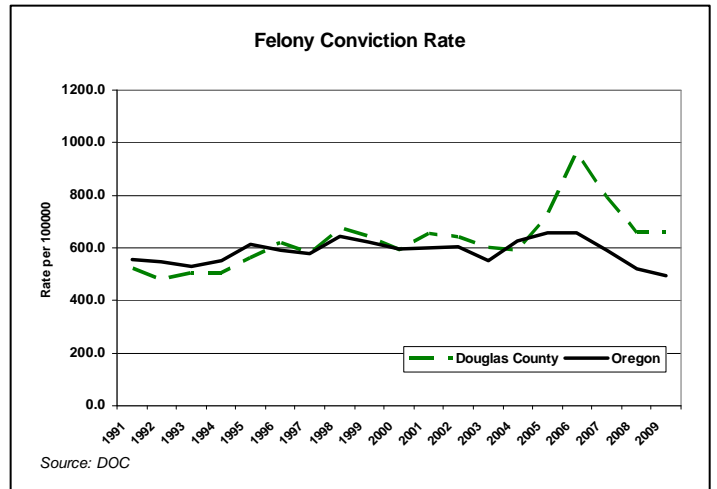

Source: Oregon Sheriff's Jail Command Council

2008 Sworn Officer Summary Statistics	Oregon 25th Percentile*	Oregon Median	Oregon 75th Percentile**	Douglas County	USA West Cities	USA
Sworn Officers Rate per 1000 Population	1.46	1.84	2.30	2.11	1.70	2.48
Person Index Crimes per Sworn Officer	0.50	0.92	1.92	0.50		
Property Index Crimes per Sworn Officer	8.83	13.67	21.17	11.17		
All Crime Offenses per Sworn Officer	38.86	56.50	74.71	51.11		

Source: OSP, OUCR, and FBI

*25 percent of Oregon counties are below this measure

**75 percent of Oregon counties are below this measure

2008 Prosecutor Summary Statistics	Oregon 25th Percentile*	Oregon Median	Oregon 75th Percentile**	Douglas County
Number of Prosecutors per 10000 Population	0.95	1.25	1.86	1.24
Felony Cases per Prosecutor	42.15	58.83	85.97	85.97
Misdemeanor Cases per Prosecutor	71.00	133.55	164.77	123.95

Source: Oregon District Attorneys Association's "The Verdict" and OJIN

*25 percent of Oregon counties are below this measure

**75 percent of Oregon counties are below this measure

Michael Wilson, Economist
(503) 378-4850