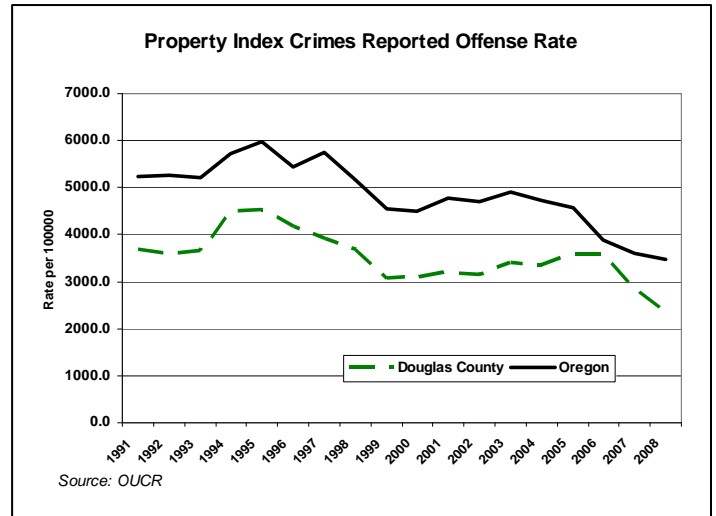

Douglas County Criminal Justice Fact Sheet

Created by: Oregon Criminal Justice Commission
 Created On: September 2, 2010

2009 Population: 105,395

Largest City: Roseburg

Economy: Forest products, mining, agriculture, fishing and recreation

Community Corrections (April 2010)	Douglas County	Oregon
Post Prison Supervision Rate per 1000 Population	4.08	3.48
Probation Supervision Rate per 1000 Population	6.46	4.73
Percentage of Felons Supervised that are High-Risk Offenders	21.9%	24.7%
Number of Offenders Supervised per Probation Officer	90.50	62.65

Source: DOC

2009 Jail Statistics	Douglas County		Oregon	
	Count	Rate per 1000	Count	Rate per 1000
Beds in Use (Operational Capacity)	Not Reported	--	5924	1.55
Available Beds	283	2.69	9032	2.36
Forced Releases	0	0.00	13052	3.41

Source: OSP, OUCR, and FBI

*25 percent of Oregon counties are below this measure

**75 percent of Oregon counties are below this measure

2008 Prosecutor Summary Statistics	Oregon 25th Percentile*	Oregon Median	Oregon 75th Percentile**	Douglas County
Number of Prosecutors per 10000 Population	0.95	1.25	1.86	1.24
Felony Cases per Prosecutor	42.15	58.83	85.97	85.97
Misdemeanor Cases per Prosecutor	71.00	133.55	164.77	123.95