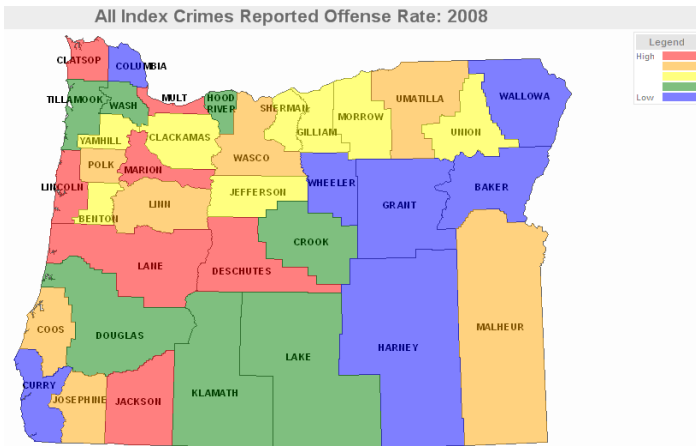

Douglas County Criminal Justice Fact Sheet

Created by: Oregon Criminal Justice Commission
 Created On: September 2, 2010

2009 Population: 105,395

Largest City: Roseburg

Economy: Forest products, mining, agriculture, fishing and recreation

Community Corrections (April 2010)	Douglas County	Oregon
Post Prison Supervision Rate per 1000 Population	4.08	3.48
Probation Supervision Rate per 1000 Population	6.46	4.73
Percentage of Felons Supervised that are High-Risk Offenders	21.9%	24.7%
Number of Offenders Supervised per Probation Officer	90.50	62.65

Source: OSP, OUCR, and FBI

*25 percent of Oregon counties are below this measure

**75 percent of Oregon counties are below this measure

2008 Prosecutor Summary Statistics	Oregon 25th Percentile*	Oregon Median	Oregon 75th Percentile**	Douglas County
Number of Prosecutors per 10000 Population	0.95	1.25	1.86	1.24
Felony Cases per Prosecutor	42.15	58.83	85.97	85.97
Misdemeanor Cases per Prosecutor	71.00	133.55	164.77	123.95