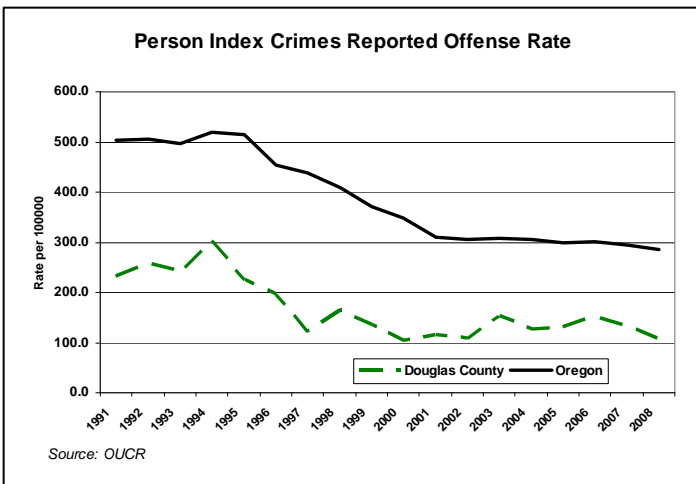

2009 Jail Statistics	Douglas County		Oregon	
	Count	Rate per 1000	Count	Rate per 1000
Beds in Use (Operational Capacity)	Not Reported	--	5924	1.55
Available Beds	283	2.69	9032	2.36
Forced Releases	0	0.00	13052	3.41

Source: Oregon Sheriff's Jail Command Council