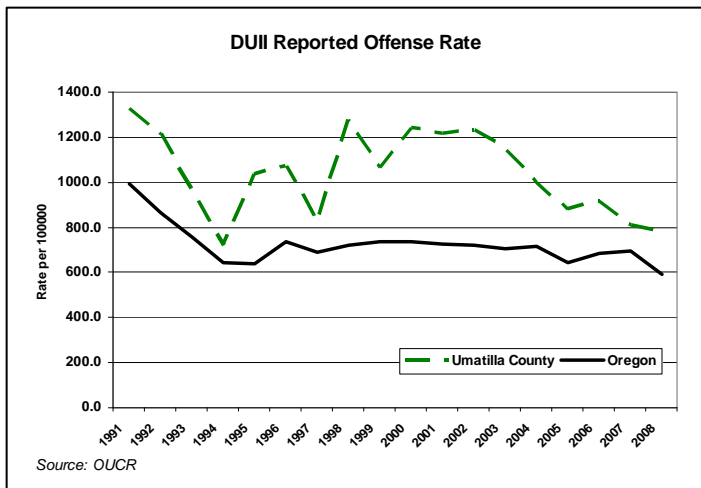

Source: Oregon Sheriff's Jail Command Council

2008 Sworn Officer Summary Statistics	Oregon 25th Percentile*	Oregon Median	Oregon 75th Percentile**	Umatilla County	USA West Cities	USA
Sworn Officers Rate per 1000 Population	1.46	1.84	2.30	2.20	1.70	2.48
Person Index Crimes per Sworn Officer	0.50	0.92	1.92	1.50		
Property Index Crimes per Sworn Officer	8.83	13.67	21.17	15.32		
All Crime Offenses per Sworn Officer	38.86	56.50	74.71	64.92		

Source: OSP, OUCR, and FBI

*25 percent of Oregon counties are below this measure

**75 percent of Oregon counties are below this measure

2008 Prosecutor Summary Statistics	Oregon 25th Percentile*	Oregon Median	Oregon 75th Percentile**	Umatilla County
Number of Prosecutors per 10000 Population	0.95	1.25	1.86	1.18
Felony Cases per Prosecutor	42.15	58.83	85.97	101.84
Misdemeanor Cases per Prosecutor	71.00	133.55	164.77	124.03

Source: Oregon District Attorneys Association's "The Verdict" and OJIN

*25 percent of Oregon counties are below this measure

**75 percent of Oregon counties are below this measure

Michael Wilson, Economist
(503) 378-4850