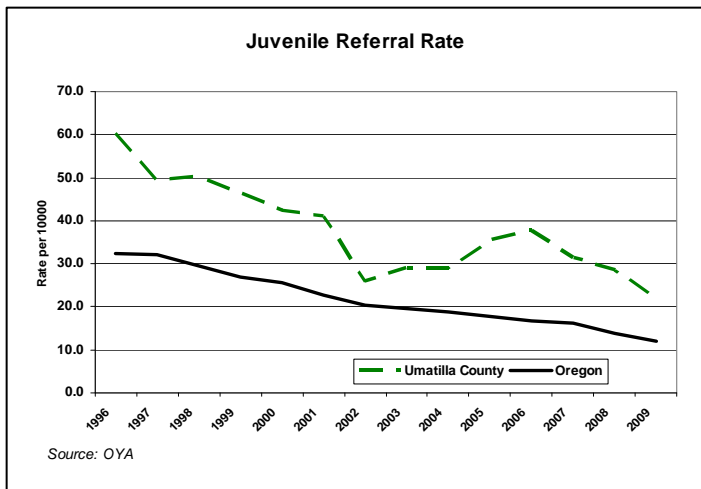

Source: Oregon Sheriff's Jail Command Council

2008 Sworn Officer Summary Statistics	Oregon 25th Percentile*	Oregon Median	Oregon 75th Percentile**	Umatilla County	USA West Cities	USA
Sworn Officers Rate per 1000 Population	1.46	1.84	2.30	2.20	1.70	2.48
Person Index Crimes per Sworn Officer	0.50	0.92	1.92	1.50		
Property Index Crimes per Sworn Officer	8.83	13.67	21.17	15.32		
All Crime Offenses per Sworn Officer	38.86	56.50	74.71	64.92		

Source: OSP, OUCR, and FBI

*25 percent of Oregon counties are below this measure

**75 percent of Oregon counties are below this measure

2008 Prosecutor Summary Statistics	Oregon 25th Percentile*	Oregon Median	Oregon 75th Percentile**	Umatilla County
Number of Prosecutors per 10000 Population	0.95	1.25	1.86	1.18
Felony Cases per Prosecutor	42.15	58.83	85.97	101.84
Misdemeanor Cases per Prosecutor	71.00	133.55	164.77	124.03

Source: Oregon District Attorneys Association's "The Verdict" and OJIN

*25 percent of Oregon counties are below this measure

**75 percent of Oregon counties are below this measure

Michael Wilson, Economist
(503) 378-4850