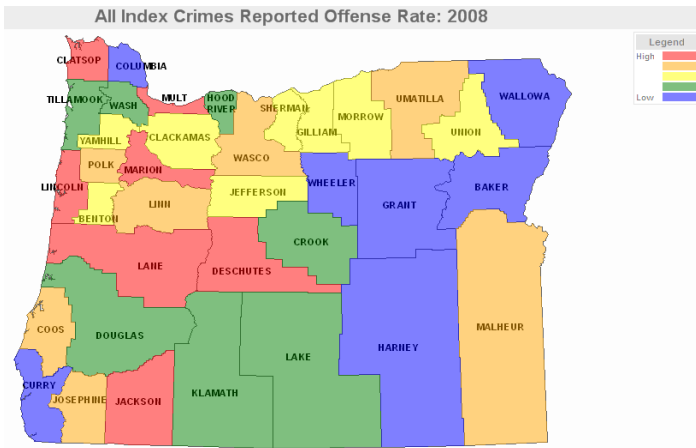

Umatilla County Criminal Justice Fact Sheet

Created by: Oregon Criminal Justice Commission
 Created On: September 2, 2010

2009 Population: 72,430

Largest City: Pendleton

Economy: Agriculture, food processing, forest products, tourism, manufacturing, recreation, aggregate production and power generation

Community Corrections (April 2010)	Umatilla County	Oregon
Post Prison Supervision Rate per 1000 Population	3.78	3.48
Probation Supervision Rate per 1000 Population	6.77	4.73
Percentage of Felons Supervised that are High-Risk Offenders	28.4%	24.7%
Number of Offenders Supervised per Probation Officer	51.90	62.65

Source: OSP, OUCR, and FBI

*25 percent of Oregon counties are below this measure

**75 percent of Oregon counties are below this measure

2008 Prosecutor Summary Statistics	Oregon 25th Percentile*	Oregon Median	Oregon 75th Percentile**	Umatilla County
Number of Prosecutors per 10000 Population	0.95	1.25	1.86	1.18
Felony Cases per Prosecutor	42.15	58.83	85.97	101.84
Misdemeanor Cases per Prosecutor	71.00	133.55	164.77	124.03