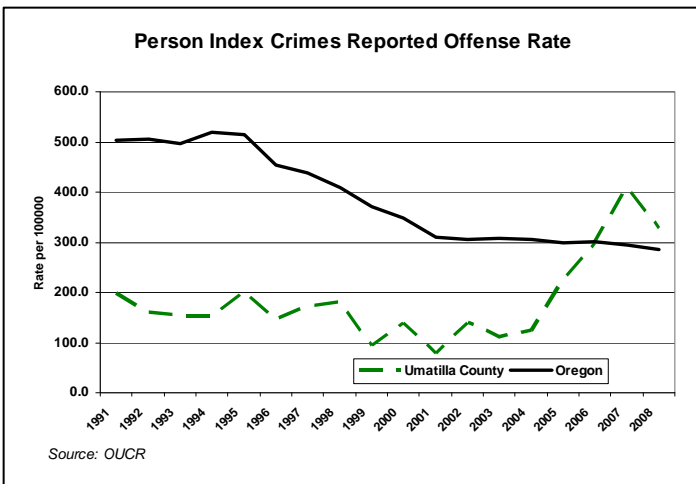

2009 Jail Statistics	Umatilla County		Oregon	
	Count	Rate per 1000	Count	Rate per 1000
Beds in Use (Operational Capacity)	110	1.52	5924	1.55
Available Beds	250	3.45	9032	2.36
Forced Releases	1404	19.38	13052	3.41

Source: Oregon Sheriff's Jail Command Council