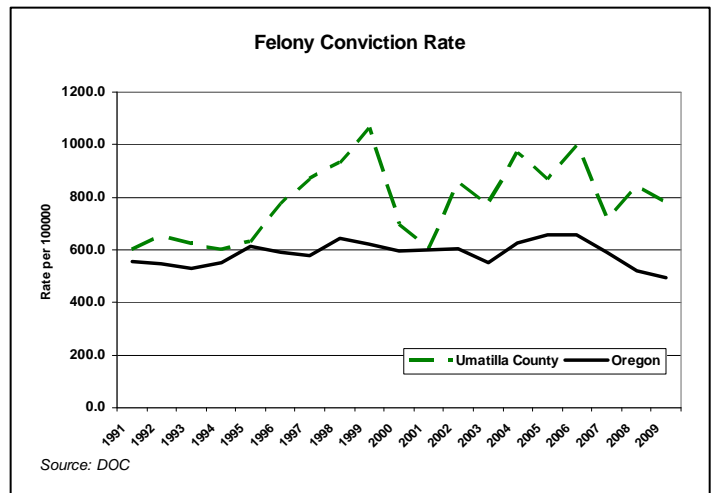

Source: Oregon Sheriff's Jail Command Council

2008 Sworn Officer Summary Statistics	Oregon 25th Percentile*	Oregon Median	Oregon 75th Percentile**	Umatilla County	USA West Cities	USA
Sworn Officers Rate per 1000 Population	1.46	1.84	2.30	2.20	1.70	2.48
Person Index Crimes per Sworn Officer	0.50	0.92	1.92	1.50		
Property Index Crimes per Sworn Officer	8.83	13.67	21.17	15.32		
All Crime Offenses per Sworn Officer	38.86	56.50	74.71	64.92		

Source: OSP, OUCR, and FBI

*25 percent of Oregon counties are below this measure

**75 percent of Oregon counties are below this measure

2008 Prosecutor Summary Statistics	Oregon 25th Percentile*	Oregon Median	Oregon 75th Percentile**	Umatilla County
Number of Prosecutors per 10000 Population	0.95	1.25	1.86	1.18
Felony Cases per Prosecutor	42.15	58.83	85.97	101.84
Misdemeanor Cases per Prosecutor	71.00	133.55	164.77	124.03

Source: Oregon District Attorneys Association's "The Verdict" and OJIN

*25 percent of Oregon counties are below this measure

**75 percent of Oregon counties are below this measure

Michael Wilson, Economist
(503) 378-4850