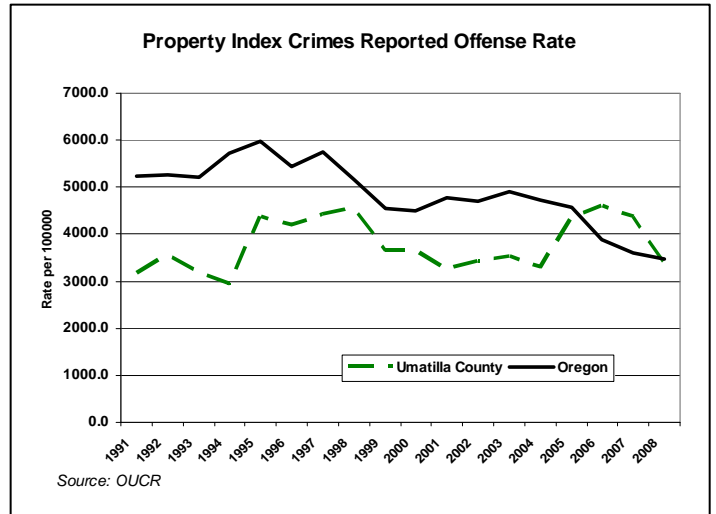

Umatilla County Criminal Justice Fact Sheet

Created by: Oregon Criminal Justice Commission
 Created On: September 2, 2010

2009 Population: 72,430

Largest City: Pendleton

Economy: Agriculture, food processing, forest products, tourism, manufacturing, recreation, aggregate production and power generation

Source: DOC

2009 Jail Statistics	Umatilla County		Oregon	
	Count	Rate per 1000	Count	Rate per 1000
Beds in Use (Operational Capacity)	110	1.52	5924	1.55
Available Beds	250	3.45	9032	2.36
Forced Releases	1404	19.38	13052	3.41

Source: OSP, OUCR, and FBI

*25 percent of Oregon counties are below this measure

**75 percent of Oregon counties are below this measure

2008 Prosecutor Summary Statistics	Oregon 25th Percentile*	Oregon Median	Oregon 75th Percentile**	Umatilla County
Number of Prosecutors per 10000 Population	0.95	1.25	1.86	1.18
Felony Cases per Prosecutor	42.15	58.83	85.97	101.84
Misdemeanor Cases per Prosecutor	71.00	133.55	164.77	124.03