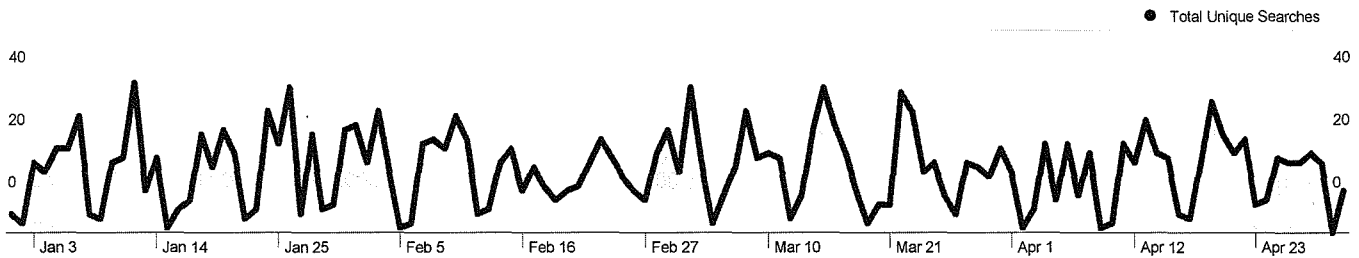

There were 1,184 unique searches via 557 search terms

Filtered for search terms containing "statistics"

Site Search Usage

Search Term	Total Unique Searches	Results Pageviews/Search	% Search Exits	% Search Refinements	Time after Search	Search Depth
Total Unique Searches	1,184	1.40	59.04%	19.55%	00:01:25	0.95
% of Site Total:	0.12%	Site Avg: 1.45 (-3.80%)	Site Avg: 35.71% (65.31%)	Site Avg: 23.99% (-18.49%)	Site Avg: 00:01:52 (-24.51%)	Site Avg: 1.81 (-47.14%)
vital statistics	248	1.15	84.27%	7.75%	00:00:49	0.24
statistics	128	1.29	43.75%	28.48%	00:01:19	1.33
center for health statistics	38	1.08	97.37%	2.44%	00:00:12	0.05
health statistics	16	1.12	75.00%	16.67%	00:00:09	0.12
child abuse statistics	13	1.08	76.92%	21.43%	00:00:31	0.31
crime statistics	13	1.38	15.38%	27.78%	00:02:30	2.46
oregon vital statistics	12	1.25	83.33%	6.67%	00:00:56	0.25
unemployment statistics	12	1.50	83.33%	11.11%	00:00:36	0.17
accident statistics	9	1.00	22.22%	66.67%	00:01:53	0.56
domestic violence statistics	8	1.12	100.00%	0.00%	00:00:20	0.00
death statistics	7	1.00	100.00%	0.00%	00:00:00	0.00
employment statistics	7	2.00	85.71%	14.29%	00:00:37	0.29
property tax statistics	7	1.71	0.00%	8.33%	00:01:44	4.43
vital statistics oregon	6	1.00	83.33%	16.67%	00:00:05	0.17
drug statistics	5	2.60	40.00%	15.38%	00:02:19	5.00
homeless statistics	5	2.80	60.00%	14.29%	00:02:55	0.20
labor statistics	5	1.40	60.00%	14.29%	00:00:18	0.20
autism statistics	4	1.00	100.00%	0.00%	00:00:00	0.00
business statistics	4	1.25	75.00%	20.00%	00:00:06	0.00
fraud statistics	4	1.00	75.00%	0.00%	00:00:11	0.50