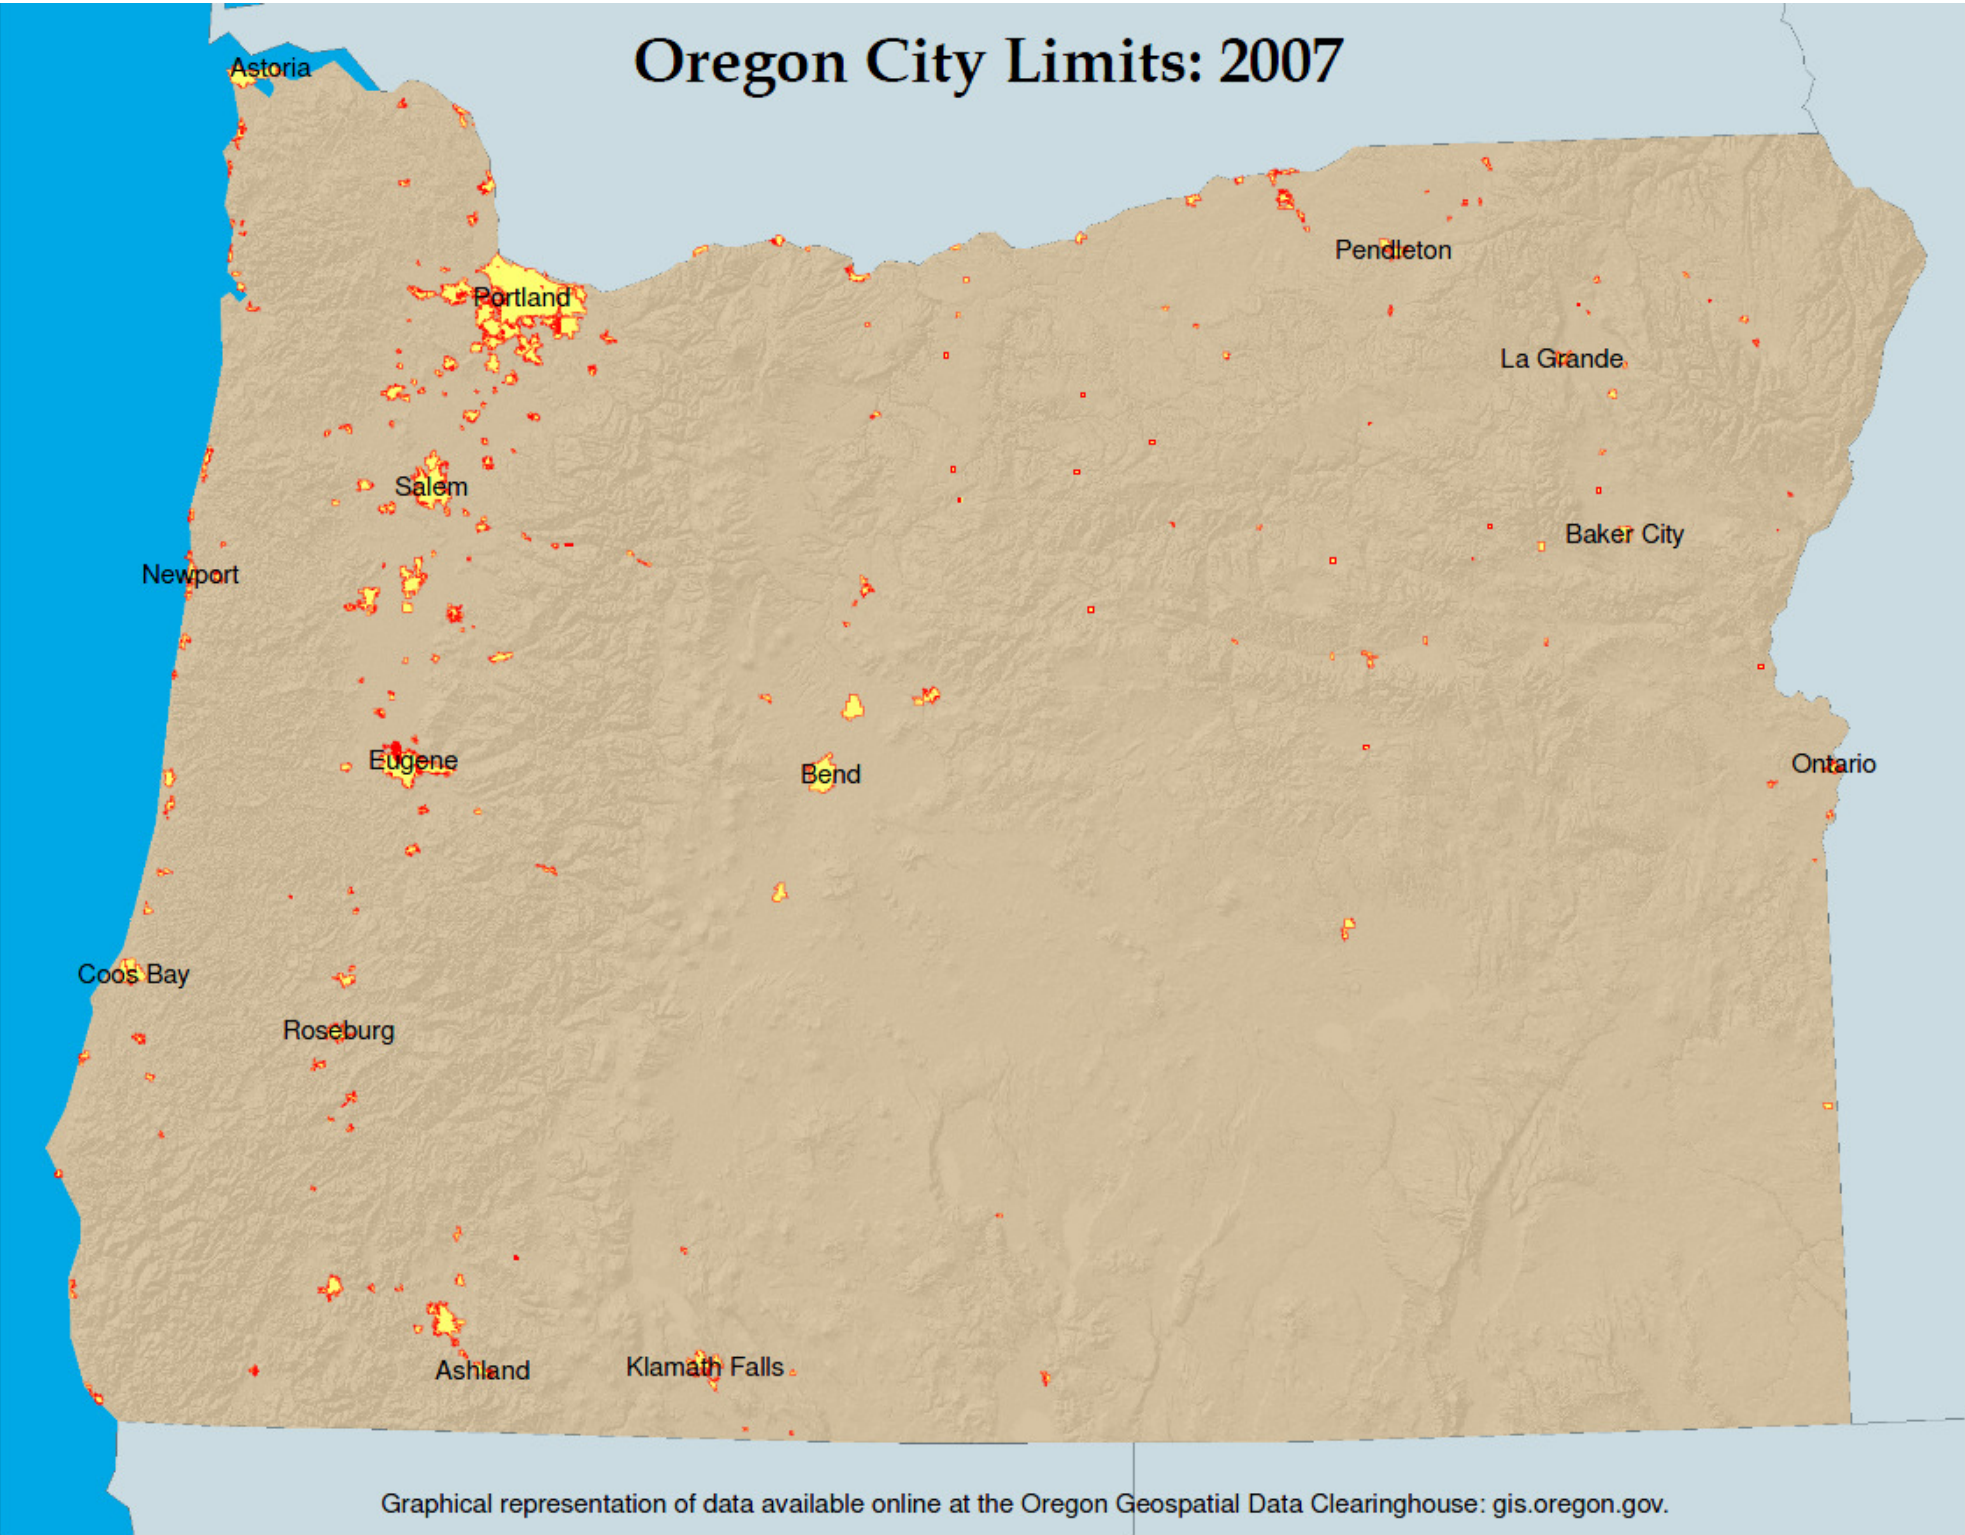

Oregon City Limits: 2007

Graphical representation of data available online at the Oregon Geospatial Data Clearinghouse: gis.oregon.gov.