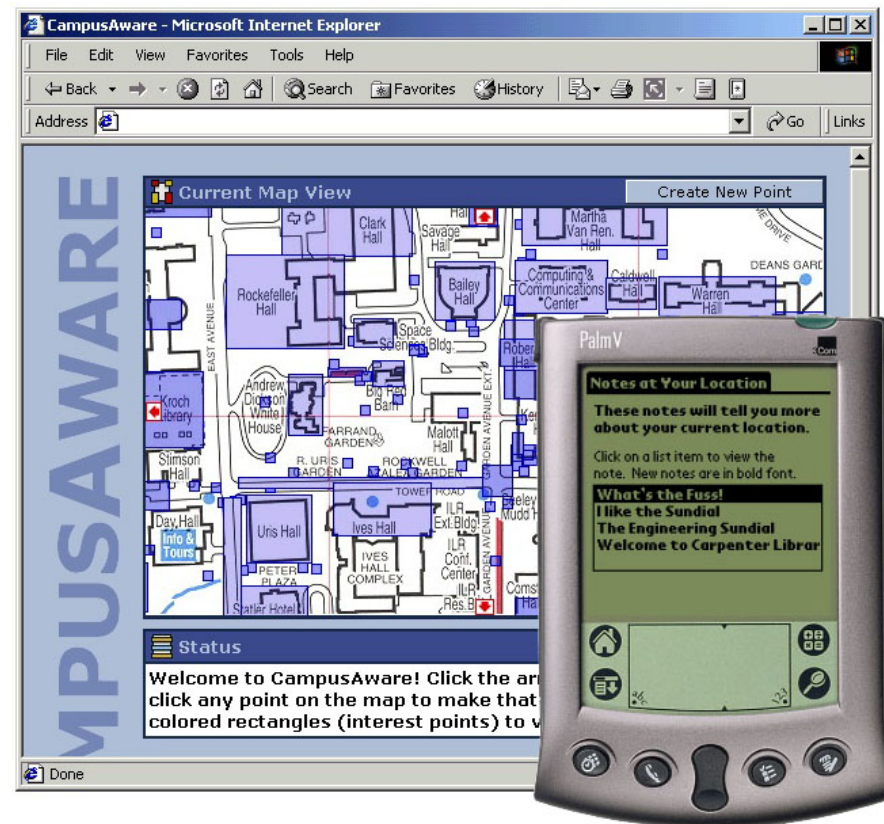


Spotlight Mobile, Inc.

Kiyo Kubo
Cofounder and President

January 20, 2010

Spotlight Mobile

- Began at the Human Computer Interaction Lab, Cornell University in 1998
- Company formally established in 2002
- Over 50 clients
- Solutions for Windows Mobile, Palm, Android, iPhone
- Millions of users
- Consulting
- Product development