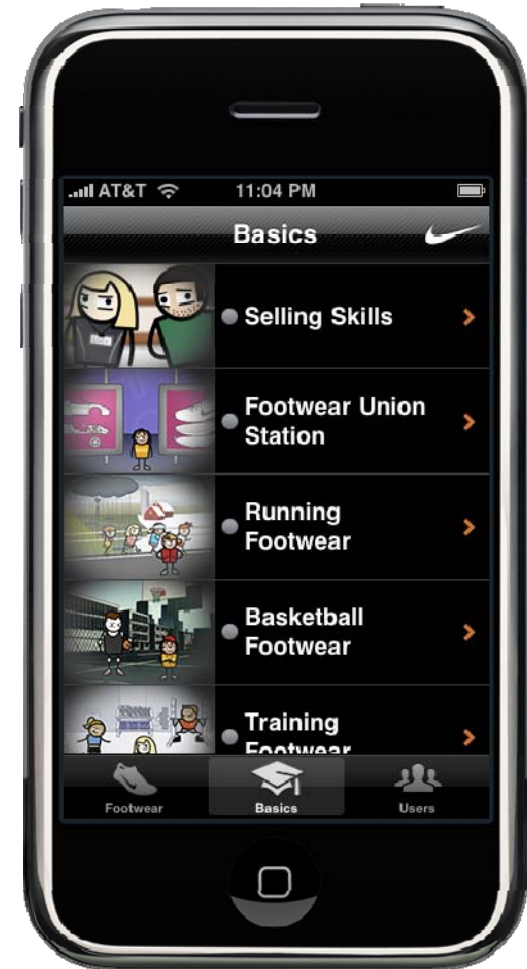

Products - Nike

- M-Learning
  - Staff in store get real time product info
- Surveys
  - Quick surveys of customers and staff
- Platform Based
  - SpotlightKit editing + management backend