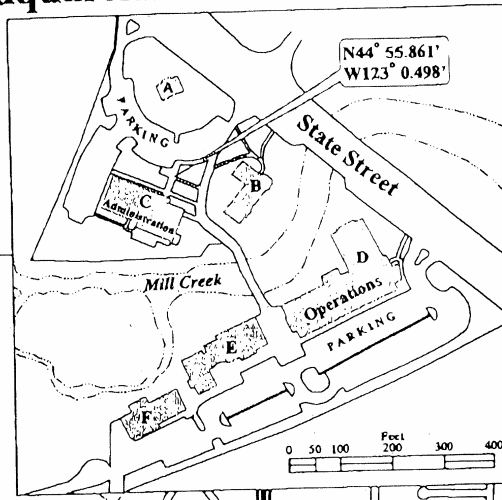

Oregon Department of Forestry Salem Headquarters

ODF
2600 State St.
(503) 945-7200

Oregon
DEPARTMENT OF
FORESTRY
2600 State Street
Salem, Oregon 97310