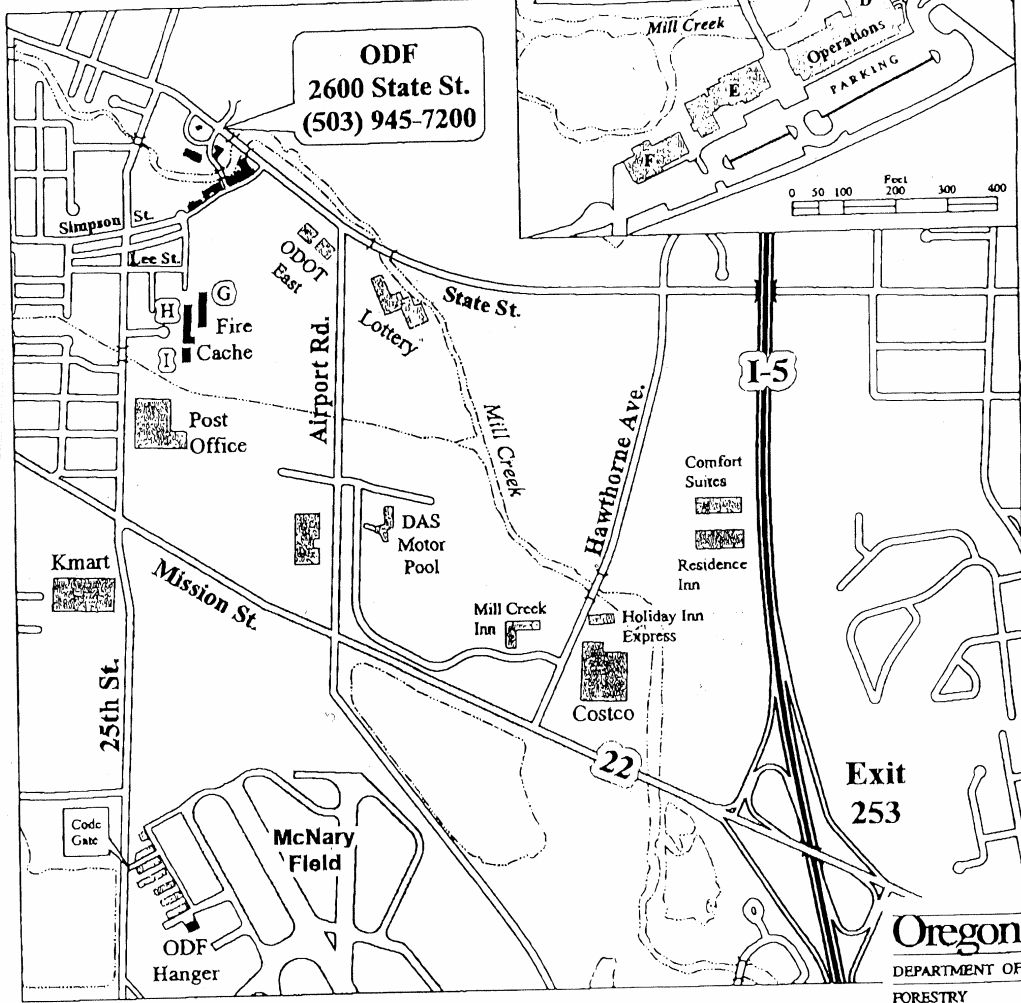

Oregon Department of Forestry Salem Headquarters

ODF
2600 State St.
(503) 945-7200

Oregon
DEPARTMENT OF
FORESTRY
2600 State Street
Salem, Oregon 97310