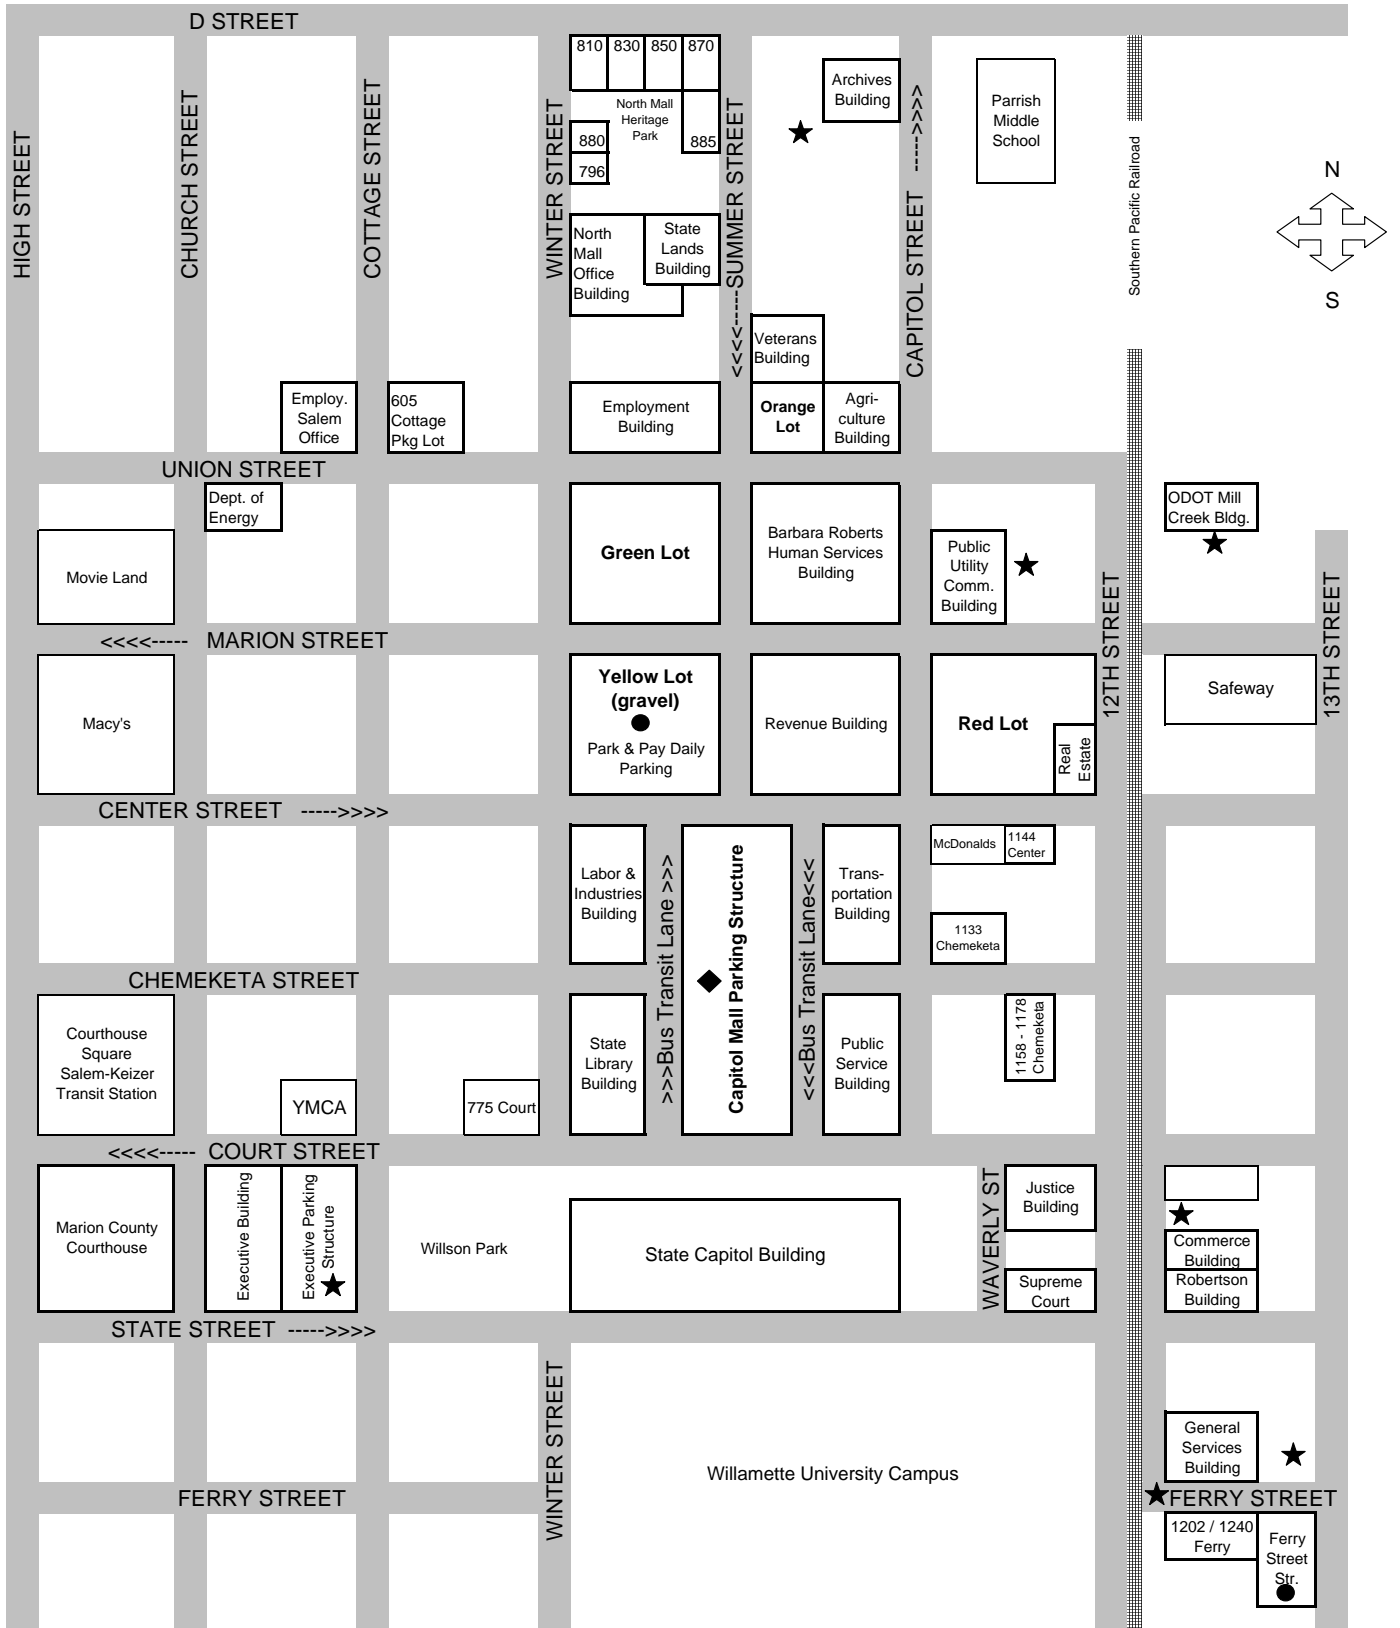

# SALEM CAPITOL MALL AREA

- ★ Blue-Banded State Meters - OK to use Agency issued one-day permit
- ◆ Capitol Mall Structure Meters - OK to use Agency Issued one-day permit
- Yellow Lot & Ferry Structure Rooftop - OK to use Agency issued one-day permit