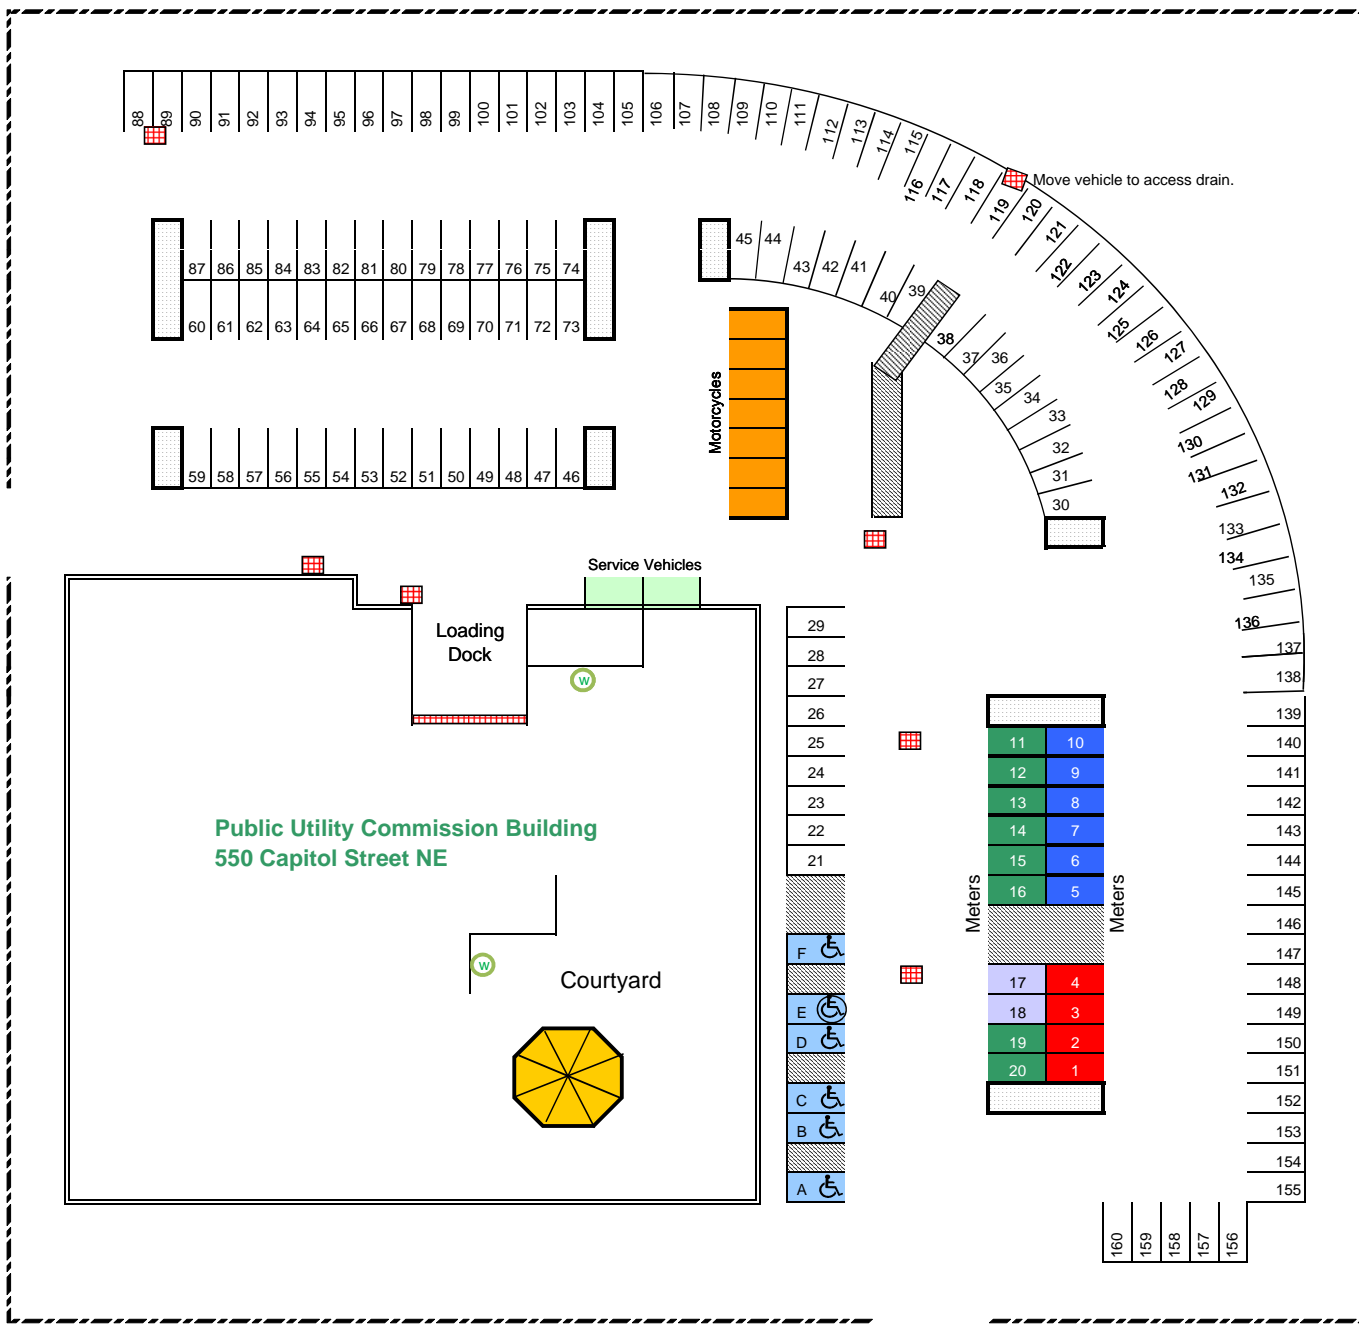

PUBLIC UTILITY COMMISSION LOT - 721

UNION STREET

CAPITOL STREET

12TH STREET

Parking Rates

Uncovered, Reserved	\$55 month
Motorcycle Permit	\$6 month
Bicycle Locker	\$6 month
Parking Meters	80¢ hour

Parking Lot Map Key

- 30 minute meter
- 2 hour meter
- 4 hour meter
- 10 hour meter
- Visitor Disabled
- Wheelchair Only
- Motorcycle
- Bike Locker
- Service Vehicle
- Uncovered Reserved (numbered spaces)
- Drain
- Water source

MARION STREET