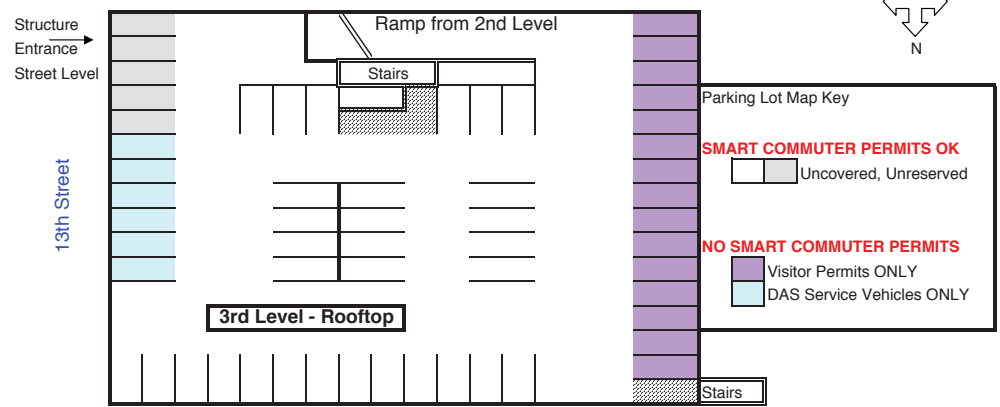

CAPITOL MALL PARKING STRUCTURE UPPER LEVEL - 444
900 Chemeketa Street NE

Parking Garage Hours: Open 5:30 AM, Close 7:00 PM

Capitol_Mall_Structure.xls - 6/24/09

Ferry Street Structure Rooftop - 113

1298 Ferry Street SE

Parking Garage Hours: Open 6:45-6:55 AM, Close 5:30 PM (front gates), 8:45 PM (ramp gate)

FerryStructureRooftopOnly.xls - 6/24/09

Parking Lot Map Key

SMART COMMUTER PERMITS OK

- 2 hour meter
- 4 hour meter
- 10 hour meter
- Motorcycle
- Visitor disabled
- Wheelchair Only
- Employee disabled
- Covered, Reserved (numbered spaces)