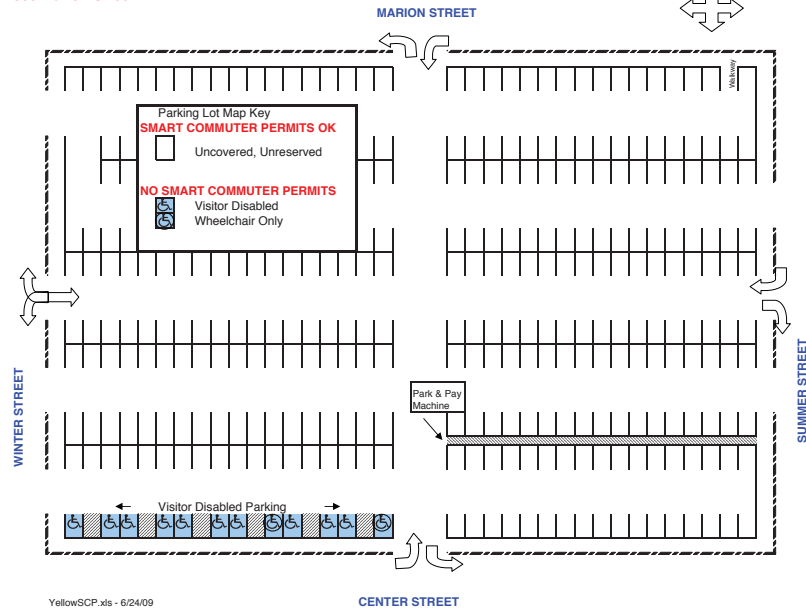

CAPITOL MALL PARKING STRUCTURE UPPER LEVEL - 444
900 Chemeketa Street NE

Parking Garage Hours: Open 5:30 AM, Close 7:00 PM

Capitol_Mall_Structure.xls - 6/24/09

Ferry Street Structure Rooftop - 113

1298 Ferry Street SE

Parking Garage Hours: Open 6:45-6:55 AM, Close 5:30 PM (front gates), 8:45 PM (ramp gate)

FerryStructureRooftopOnly.xls - 6/24/09

Parking Lot Map Key

SMART COMMUTER PERMITS OK

- 2 hour meter
- 4 hour meter
- 10 hour meter
- Motorcycle
- Visitor disabled
- Wheelchair Only
- Employee disabled
- Covered, Reserved (numbered spaces)

NO SMART COMMUTER PERMITS

- Uncovered, Unreserved
- Visitor Permits ONLY
- DAS Service Vehicles ONLY

Yellow Lot 641
860 Marion Street NE

YellowSCP.xls - 6/24/09

Green Lot - 741
880 Union Street NE

GreenSCP.xls - 6/24/09

Capitol_Mall_AreasSCP.xls - 6/24/09

Red Lot 621
400 Capitol Street NE

Red.xls - 6/24/09