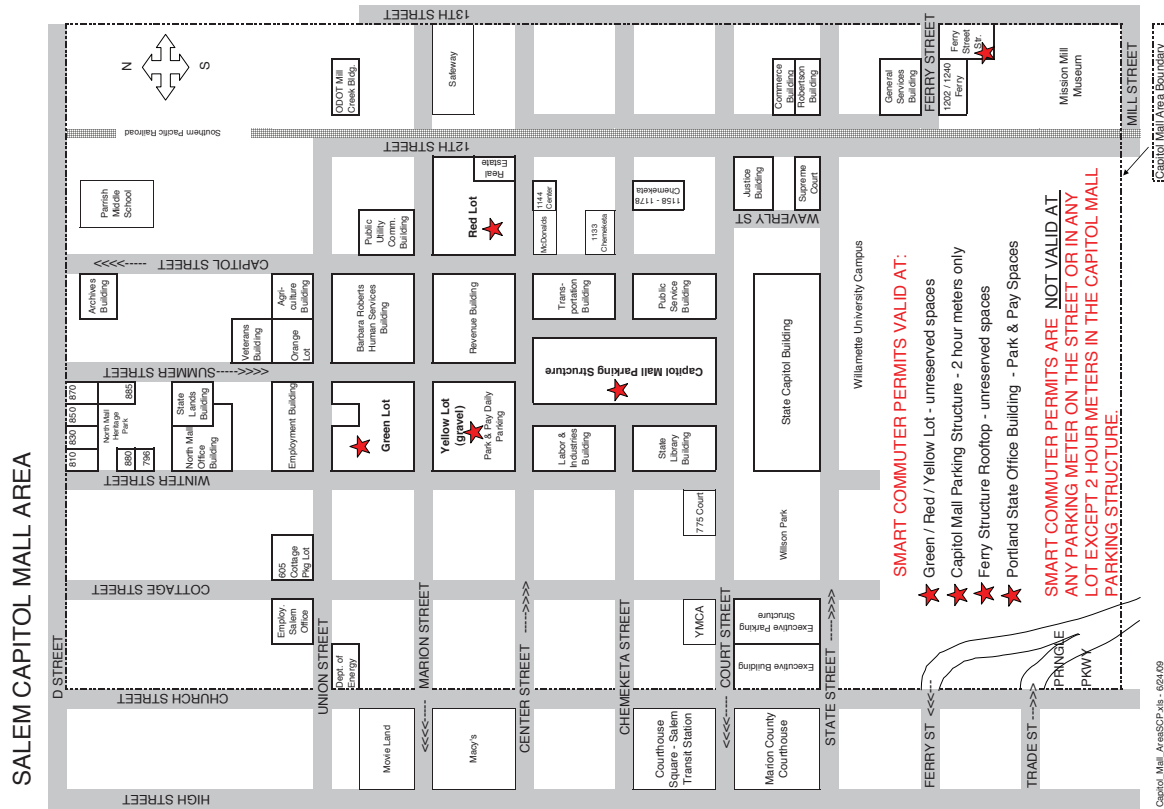

Parking Garage Hours: Open 6:45-6:55 AM, Close 5:30 PM (front gates), 8:45 PM (ramp gate)

FerryStructureRooftopOnly.xls - 6/24/09

Parking Lot Map Key

SMART COMMUTER PERMITS OK

- 2 hour meter
- 4 hour meter
- 10 hour meter
- Motorcycle
- Visitor disabled
- Wheelchair Only
- Employee disabled
- Covered, Reserved (numbered spaces)

NO SMART COMMUTER PERMITS

- Uncovered, Unreserved
- Visitor Permits ONLY
- DAS Service Vehicles ONLY

Yellow Lot 641
860 Marion Street NE

YellowSCP.xls - 6/24/09

Green Lot - 741
880 Union Street NE

GreenSCP.xls - 6/24/09