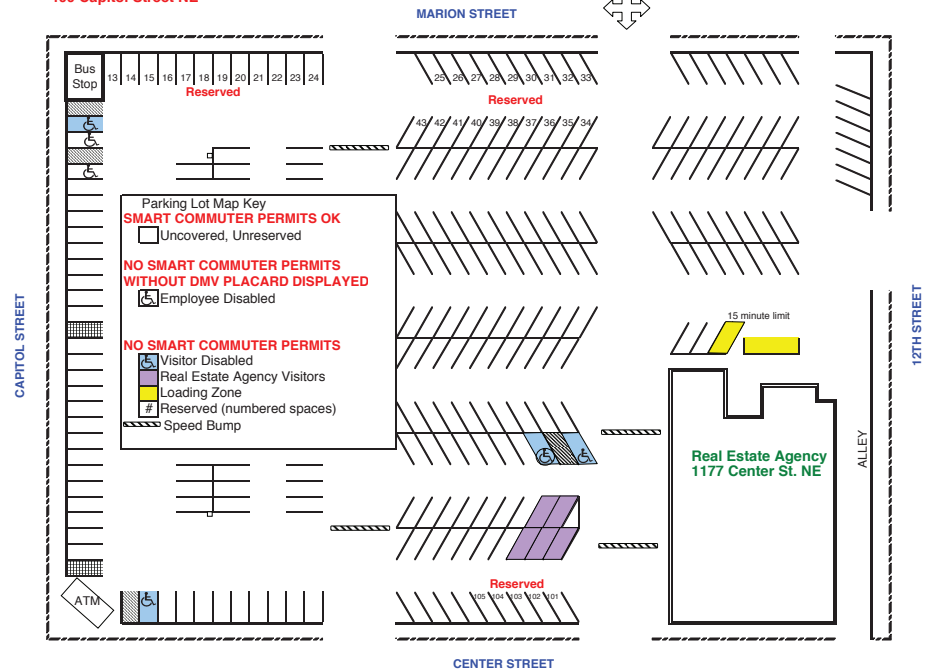

Red Lot 621
400 Capitol Street NE