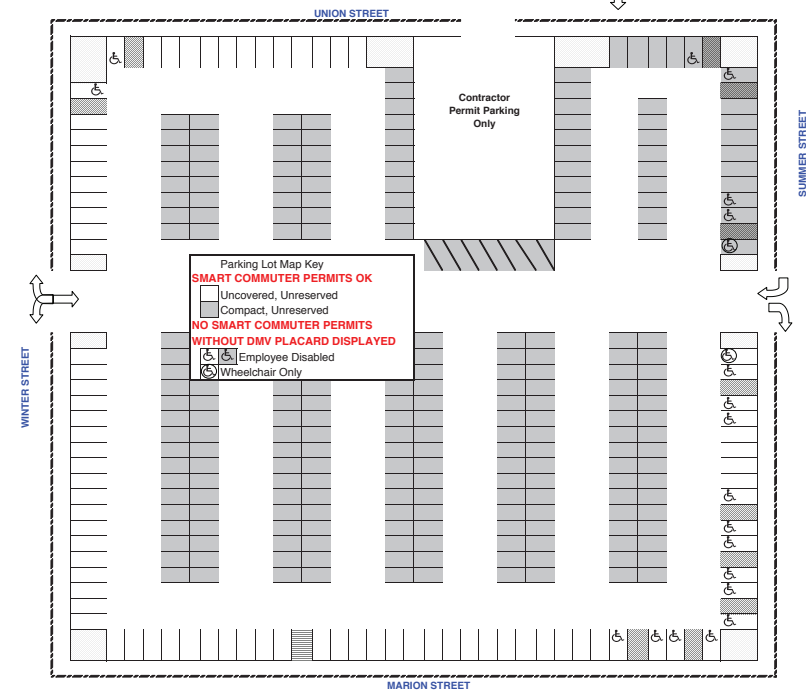

Green Lot - 741
880 Union Street NE

GreenSCP.xls - 6/24/09