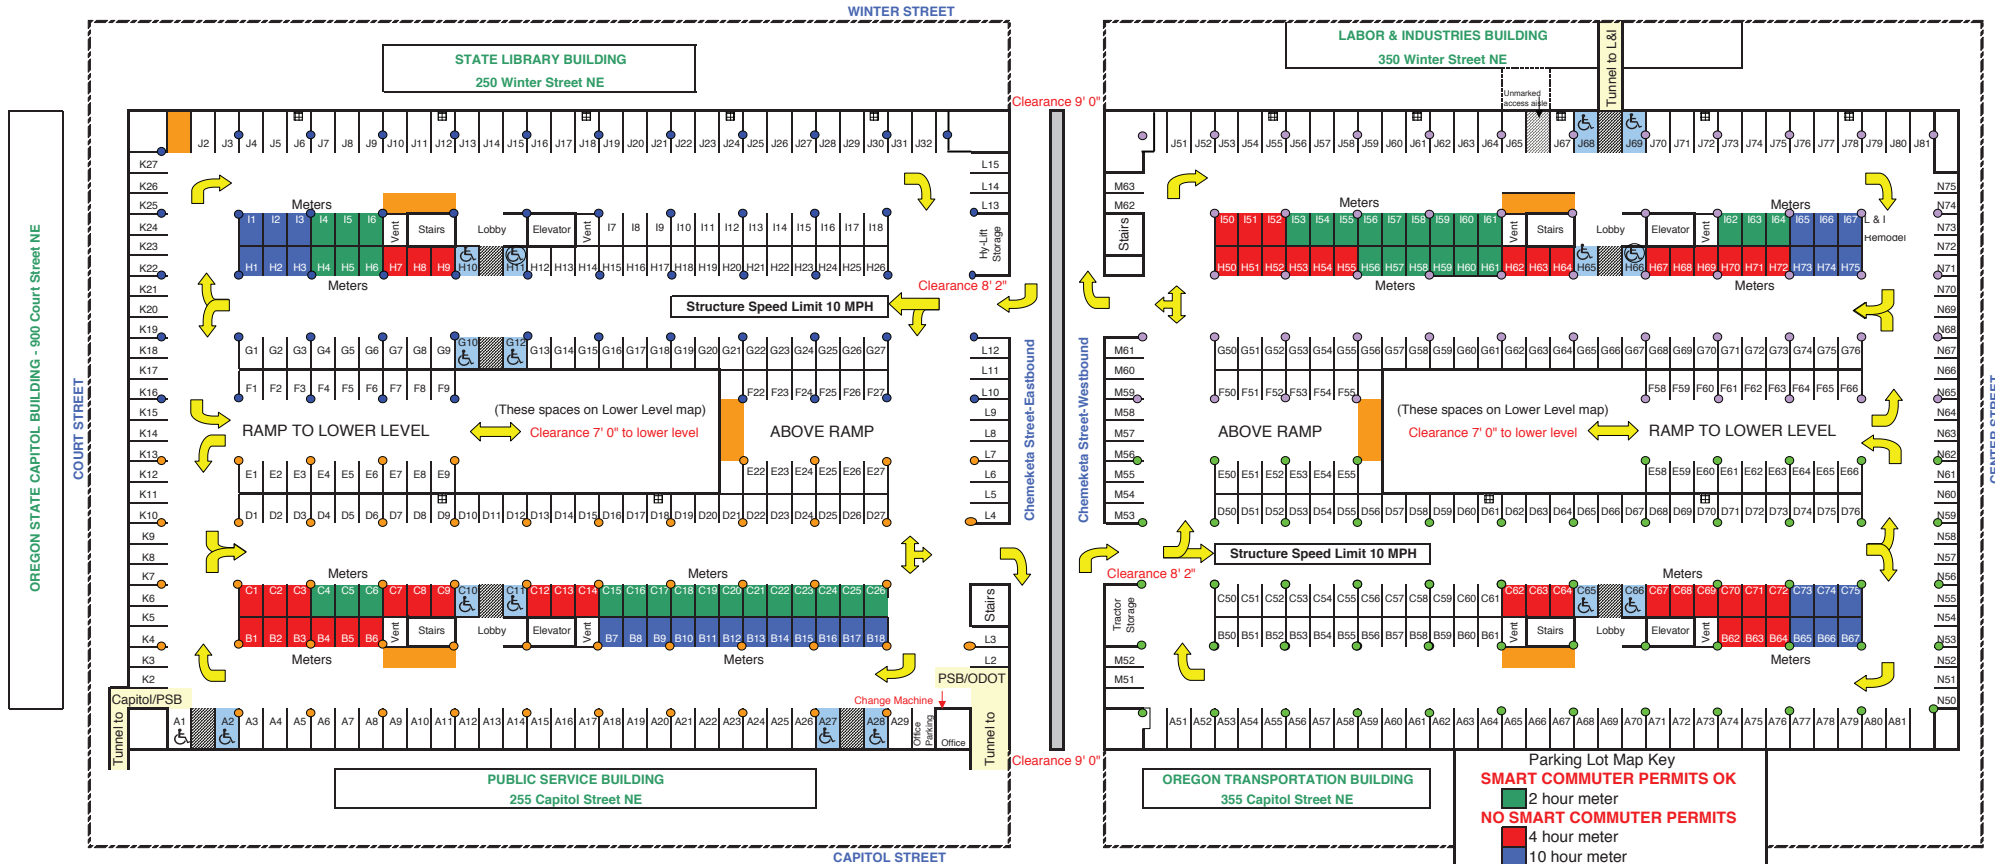

CAPITOL MALL PARKING STRUCTURE UPPER LEVEL - 444
900 Chemeketa Street NE

Parking Garage Hours: Open 5:30 AM, Close 7:00 PM

Capitol_Mall_Structure.xls - 6/24/09

Ferry Street Structure Rooftop - 113

1298 Ferry Street SE

Parking Garage Hours: Open 6:45-6:55 AM, Close 5:30 PM (front gates), 8:45 PM (ramp gate)

FerryStructureRooftopOnly.xls - 6/24/09

Parking Lot Map Key

SMART COMMUTER PERMITS OK

- 2 hour meter
- 4 hour meter
- 10 hour meter
- Motorcycle
- Visitor disabled
- Wheelchair Only
- Employee disabled
- Covered, Reserved (numbered spaces)

NO SMART COMMUTER PERMITS

- Uncovered, Unreserved
- Visitor Permits ONLY
- DAS Service Vehicles ONLY

Yellow Lot 641
860 Marion Street NE

YellowSCP.xls - 6/24/09

Green Lot - 741
880 Union Street NE

GreenSCP.xls - 6/24/09

Capitol_Mall_AreasSCP.xls - 6/24/09

Red Lot 621
400 Capitol Street NE

Red.xls - 6/24/09