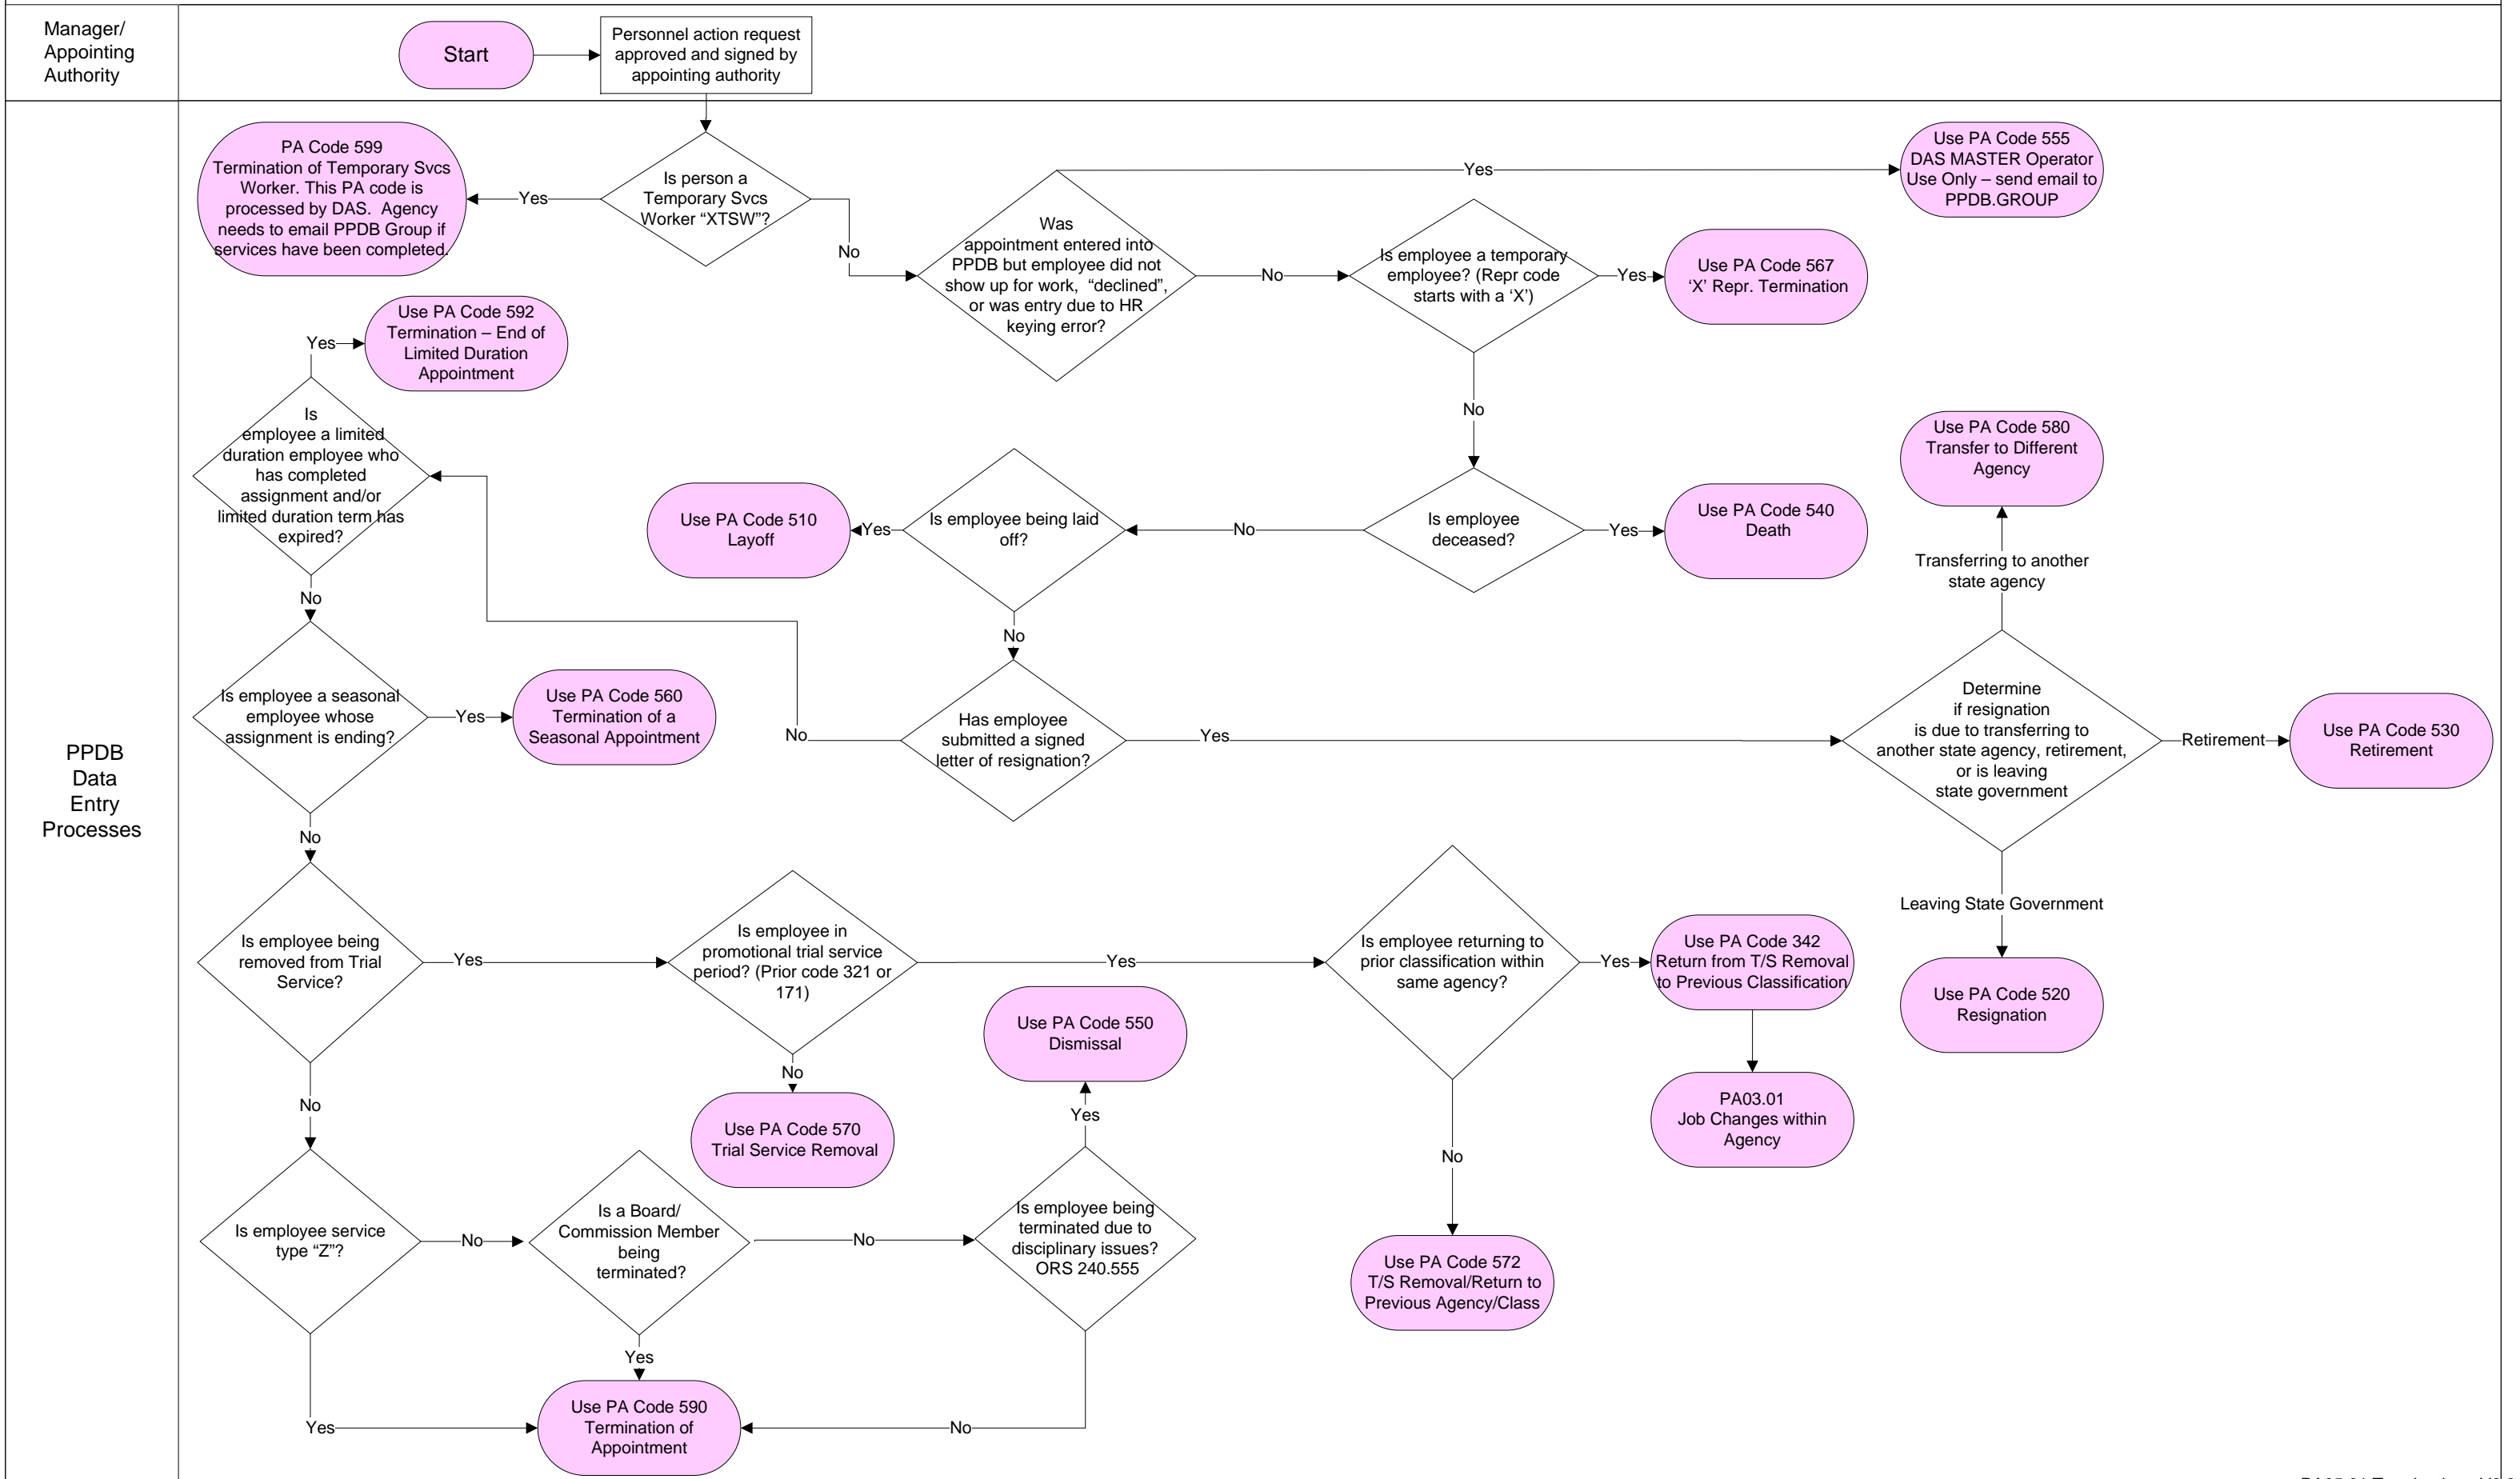

PA05.01 - Terminations – V2.0

Personnel Action (PA) Code Decision Flow

PPDB Data Entry Processes