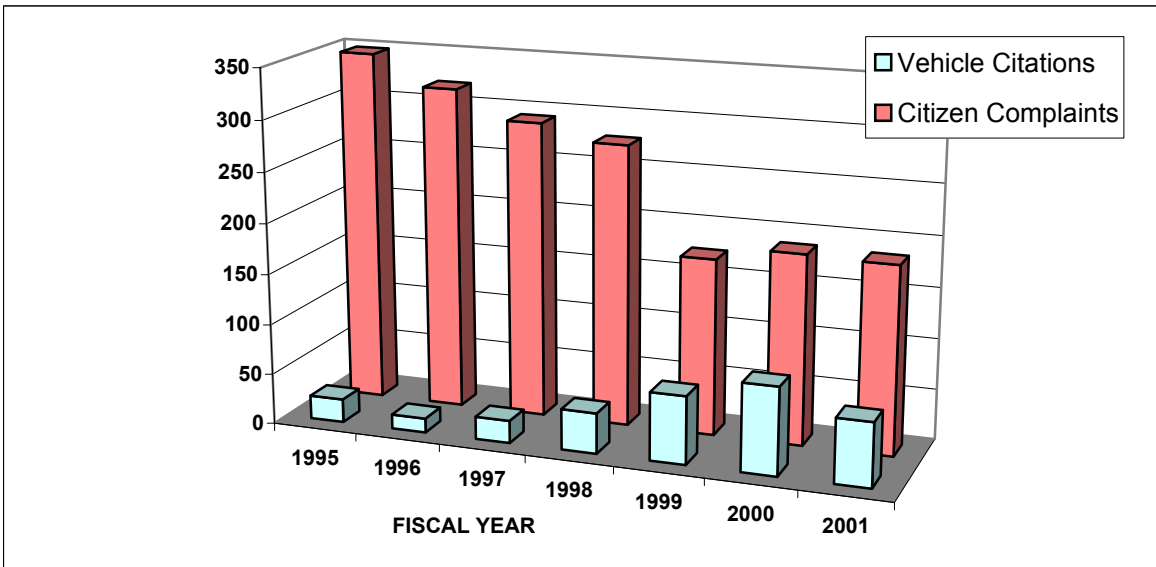

STATE VEHICLE CITATIONS & CITIZEN COMPLAINTS

<u>FY</u>	<u>Vehicle Citations</u>	<u>Citizen Complaints</u>	<u>State Veh Miles (millions)</u>	<u>Citation Rate per Million miles</u>
1995	23	348	101.7	0.226
1996	14	319	101.1	0.139
1997	22	292	103.3	0.213
1998	40	277	106.2	0.377
1999	67	174	103.2	0.649
2000	86	187	102.7	0.837
2001	63	185	104.3	0.604
'01 vs '00	-26.7%	-1.1%	1.5%	-27.9%
FYs 95-01 Ave:	45	255	103	0.435