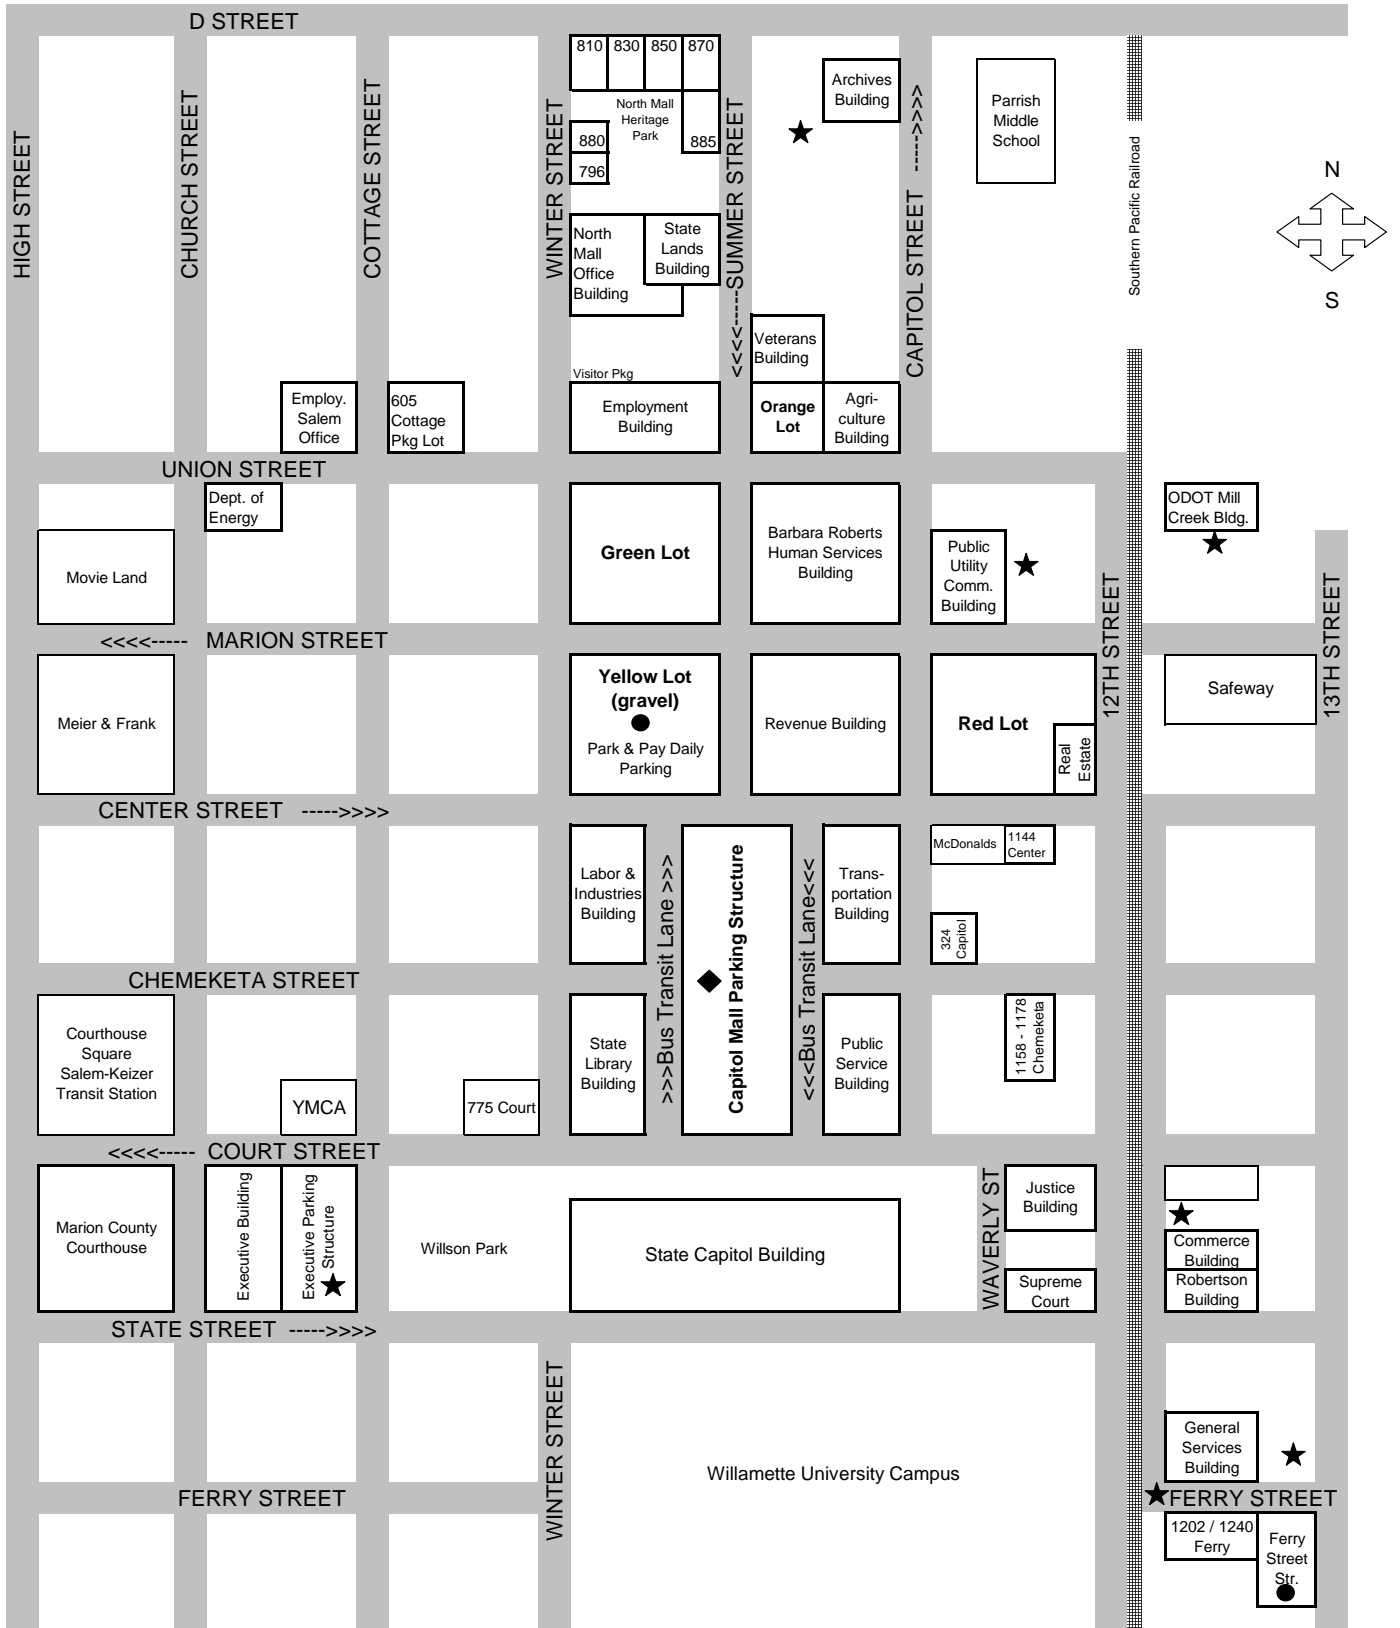

# SALEM CAPITOL MALL AREA

- ★ Blue-Banded State Meters - OK to use Agency issued one-day permit
- ◆ Capitol Mall Structure Meters - OK to use Agency Issued one-day permit
- Yellow Lot & Ferry Structure Rooftop - OK to use Agency issued one-day permit