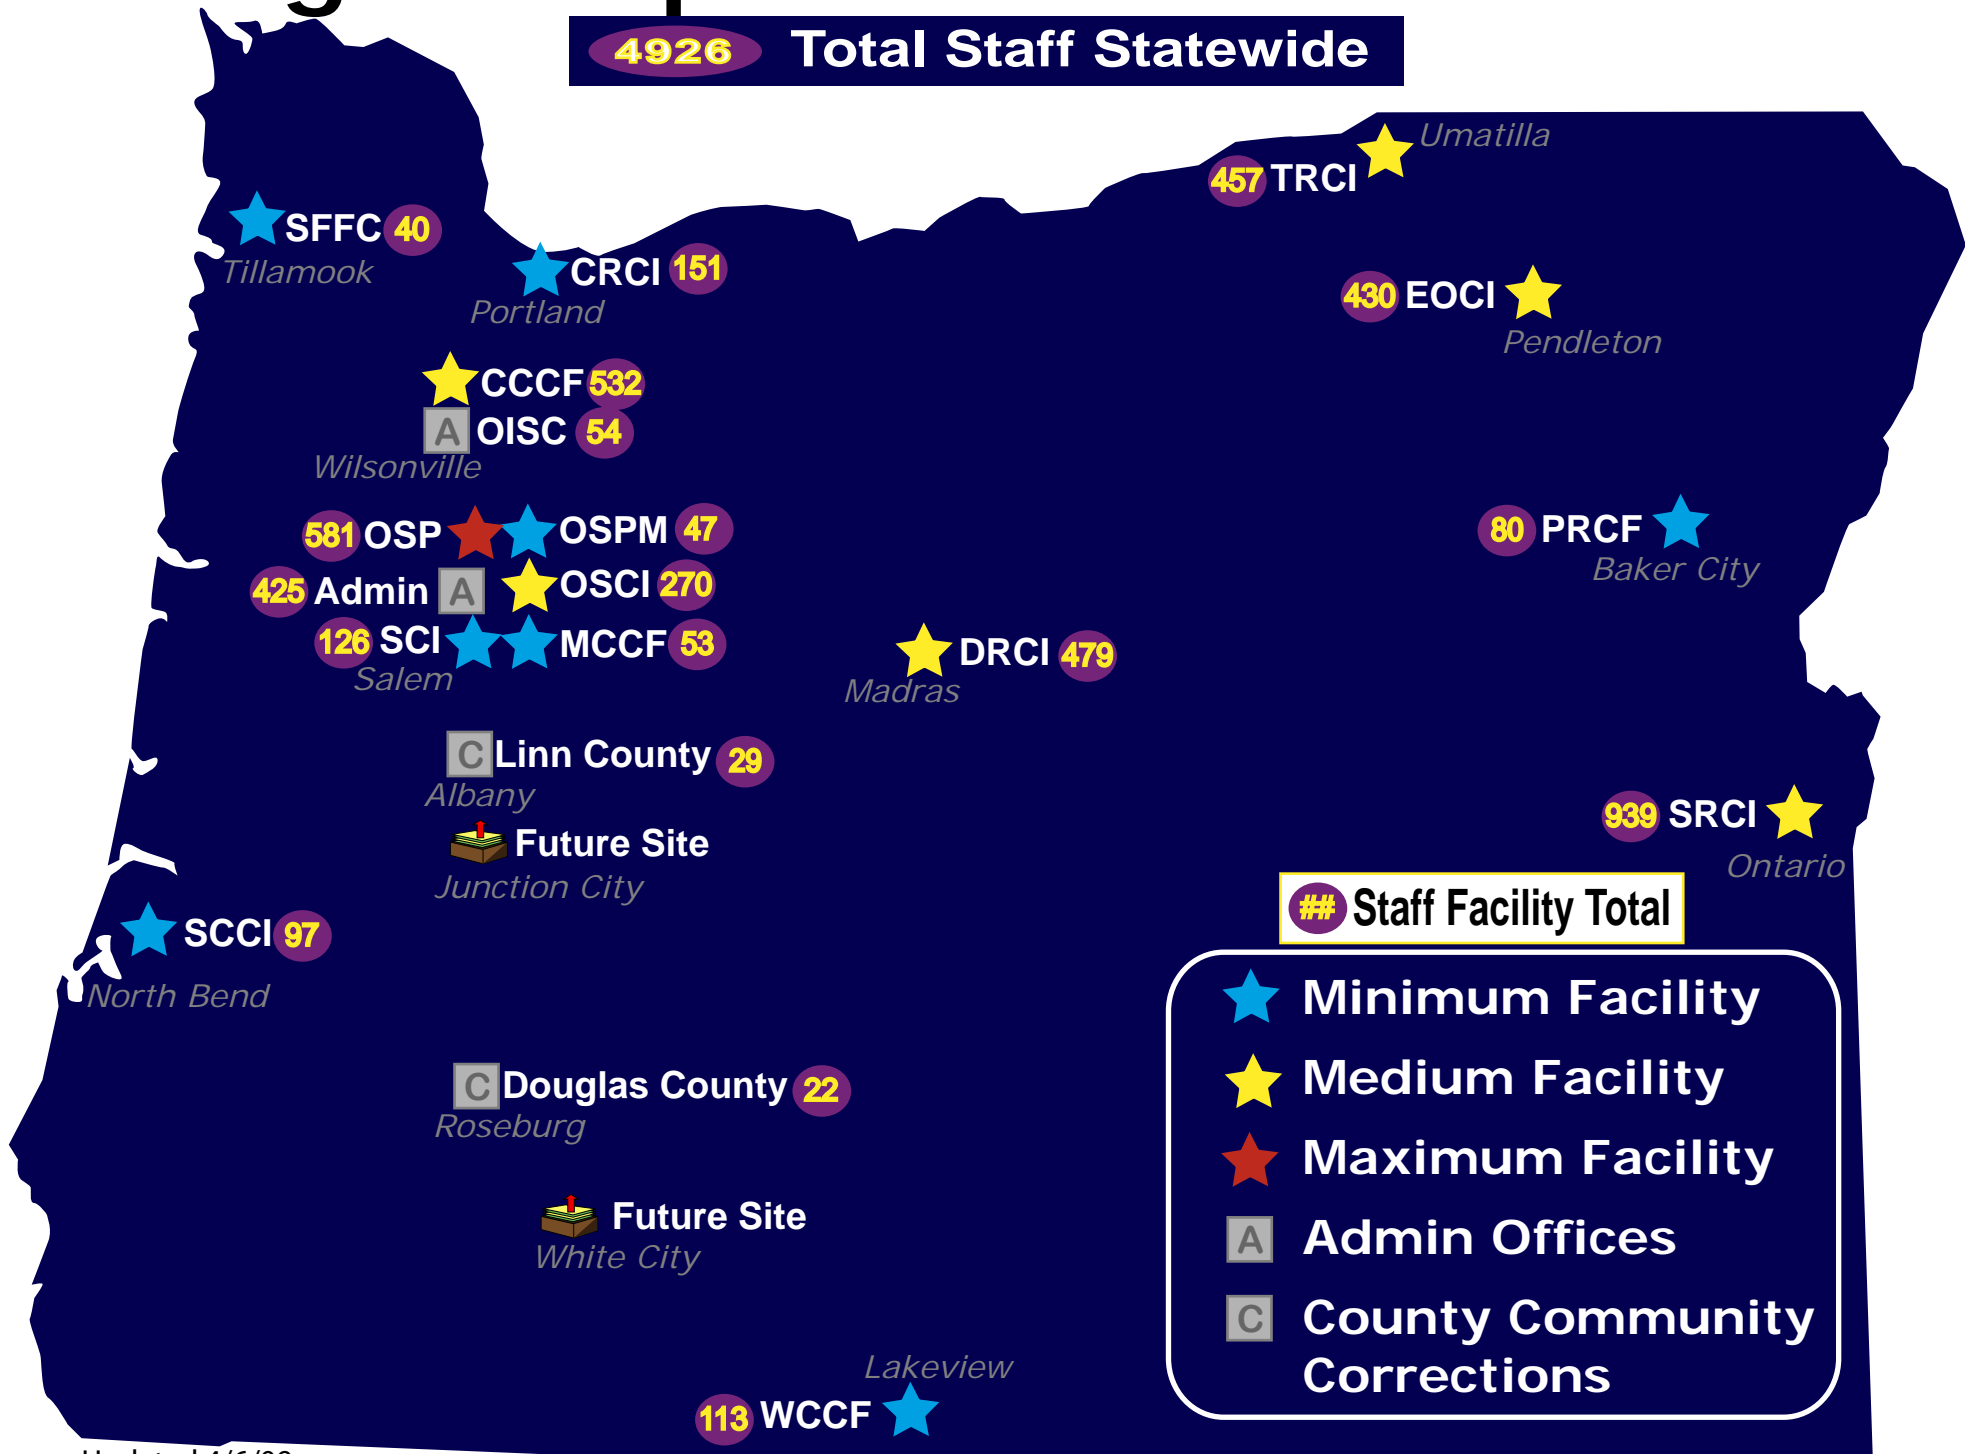

Oregon Department of Corrections

4926 Total Staff Statewide

Staff Facility Total

- ★ Minimum Facility
- ★ Medium Facility
- ★ Maximum Facility
- A Admin Offices
- C County Community Corrections