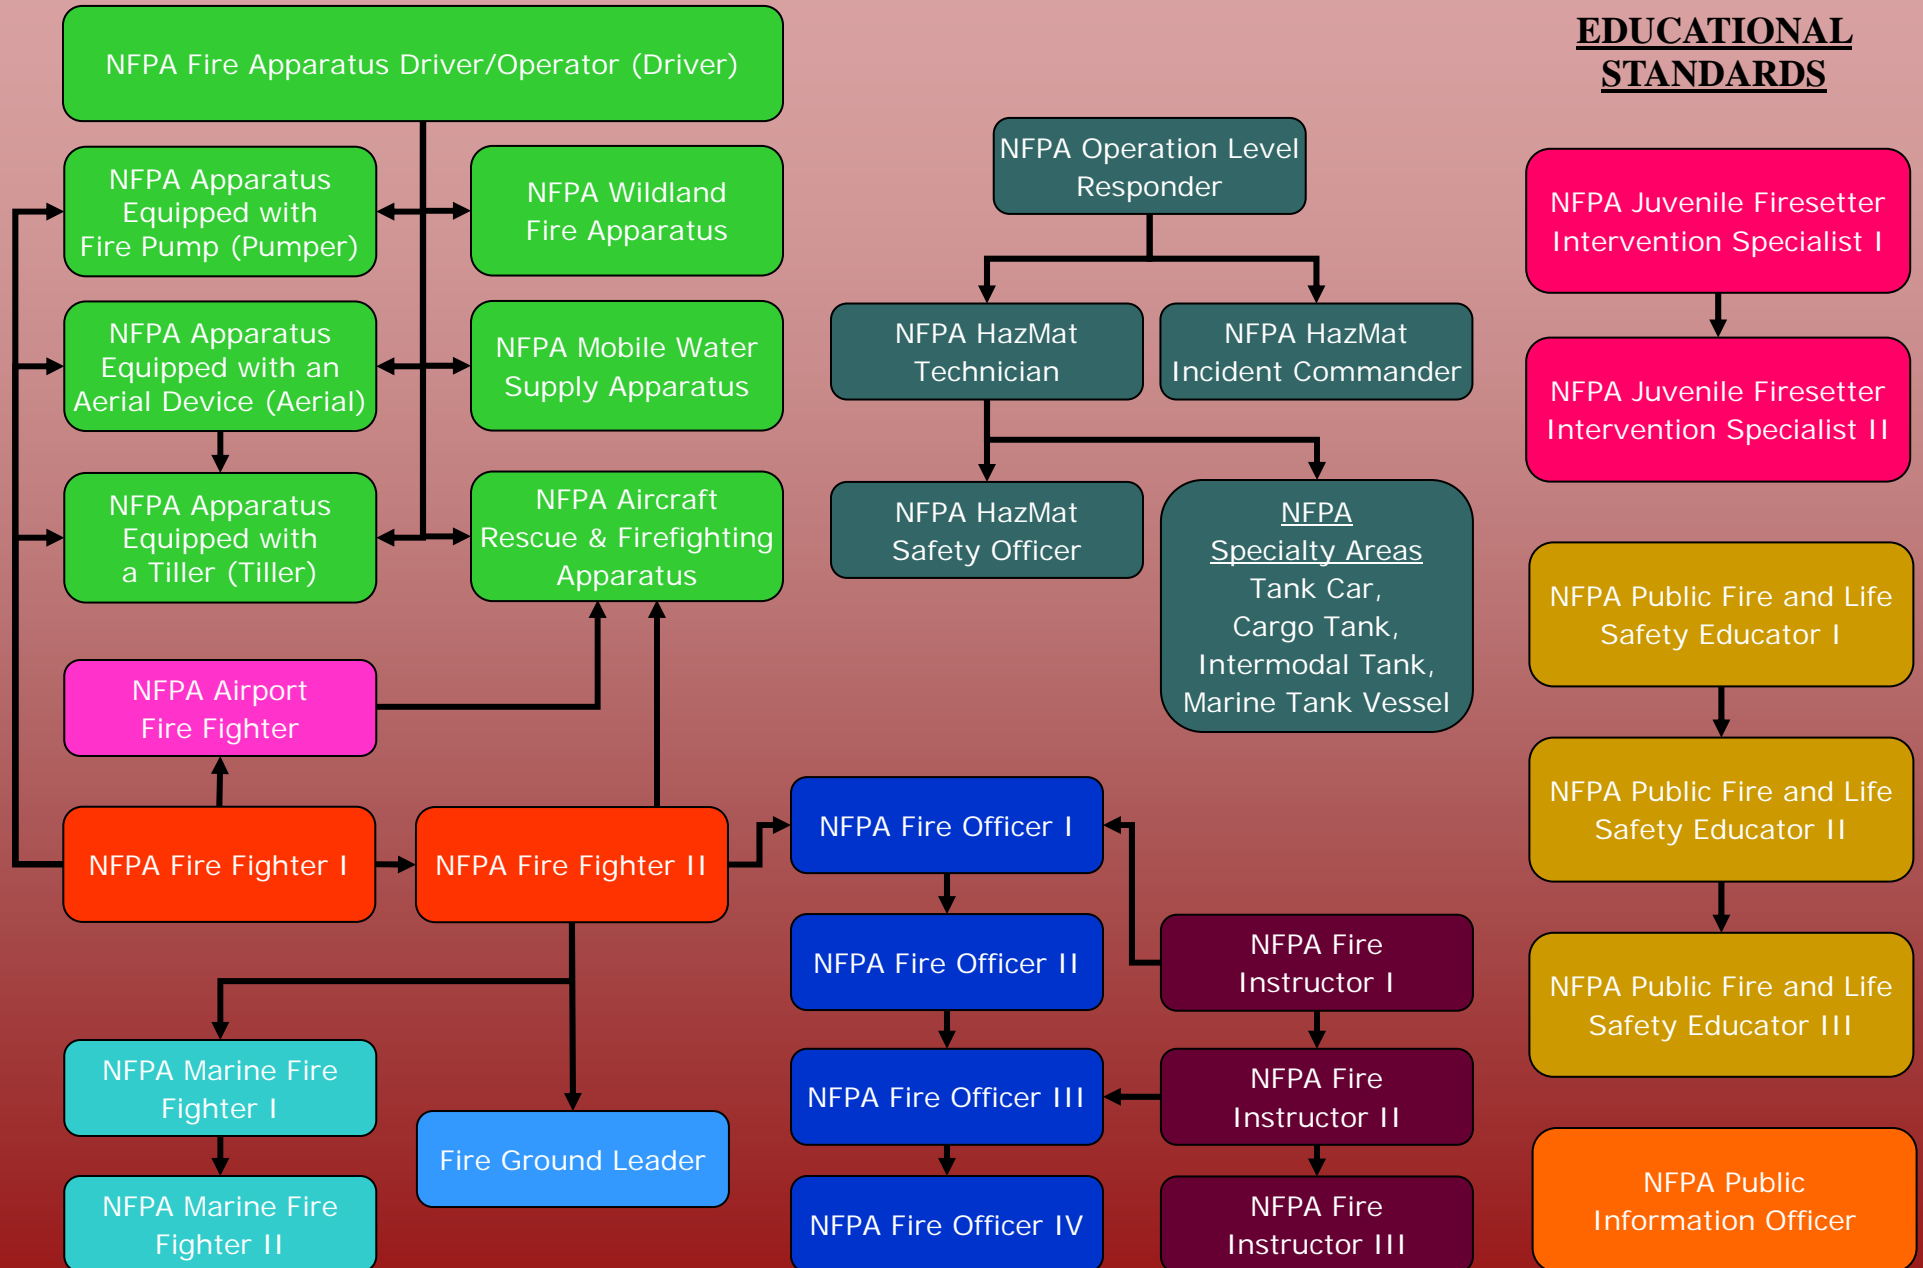

Department of Public Safety Standards and Training

Fire Certification Flow Chart

Page 1

(Revised October 2011)

Department of Public Safety Standards and Training

Fire Certification Flow Chart

Page 2

(Revised October 2011)

SPECIALITY AREAS

PREVENTION AND INVESTIGATION