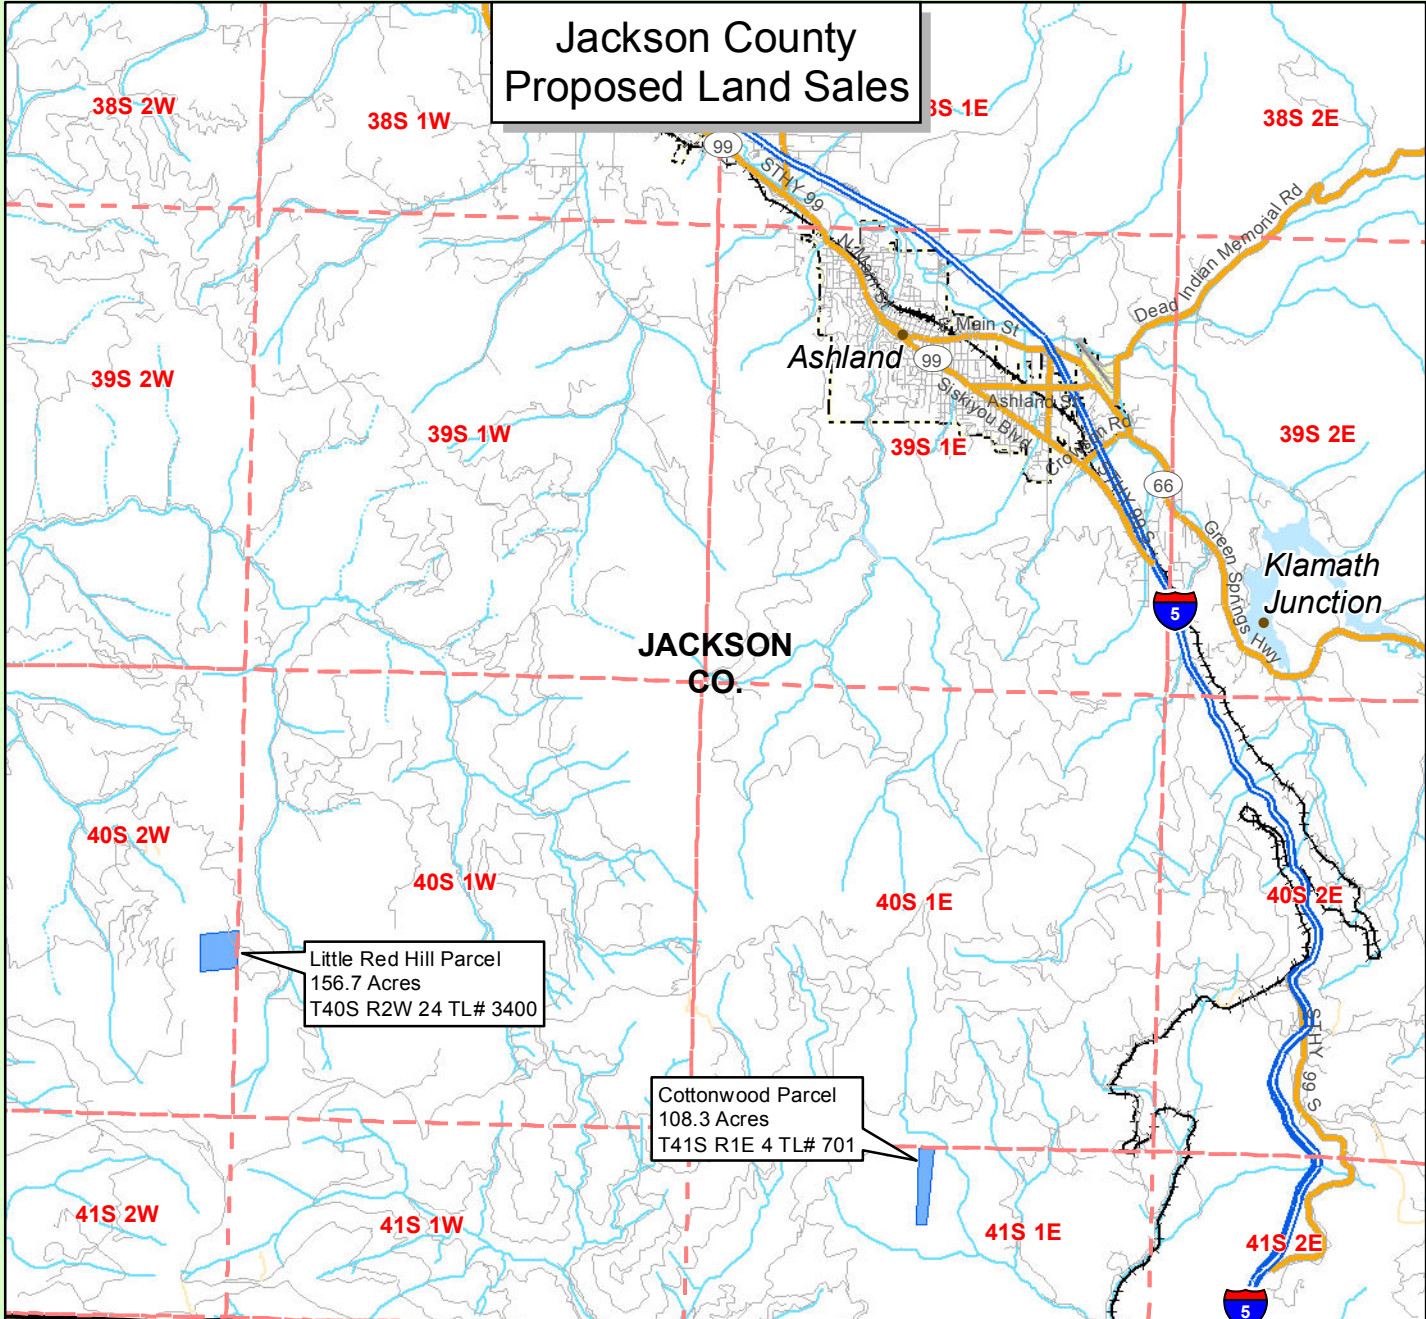

Jackson County Proposed Land Sales

Little Red Hill Parcel
156.7 Acres
T40S R2W 24 TL# 3400

Cottonwood Parcel
108.3 Acres
T41S R1E 4 TL# 701

California

Vicinity Map

December 20, 2011

0 0.7 1.4 2.1
Miles
1 inch = 3 miles

Oregon Lambert Conformal Conic Projection
Datum NAD83
International Feet

This product is for informational purposes and may not have been prepared for, or be suitable for legal, engineering, or surveying purposes. Users of this information should review or consult the primary data and information sources to ascertain the usability of the information.