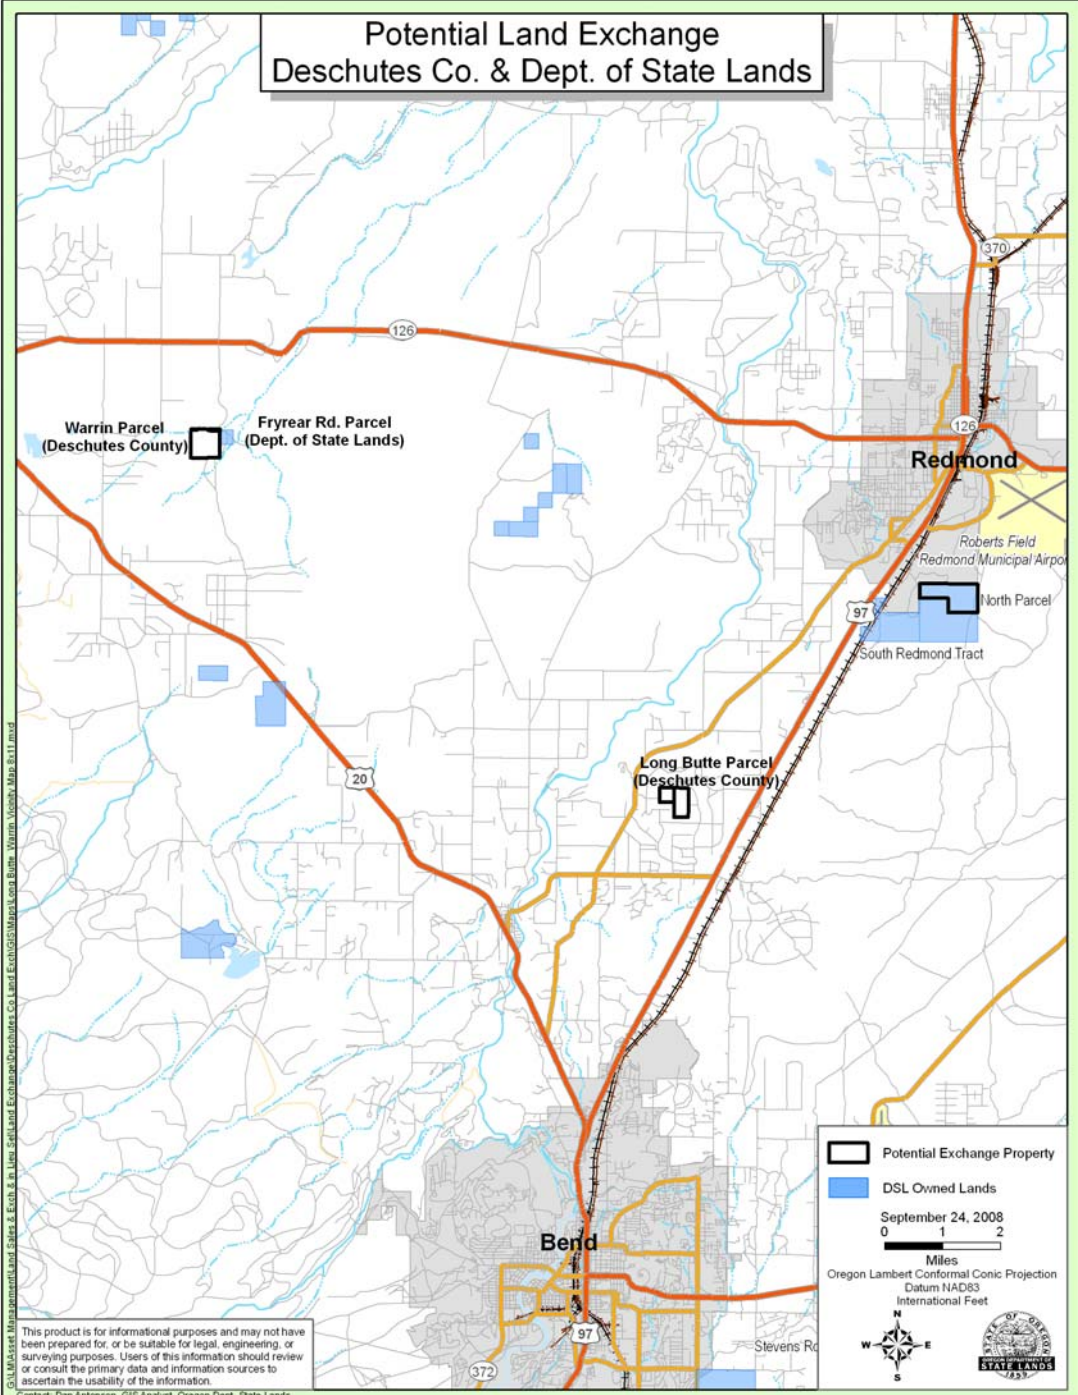

Potential Land Exchange Deschutes Co. & Dept. of State Lands