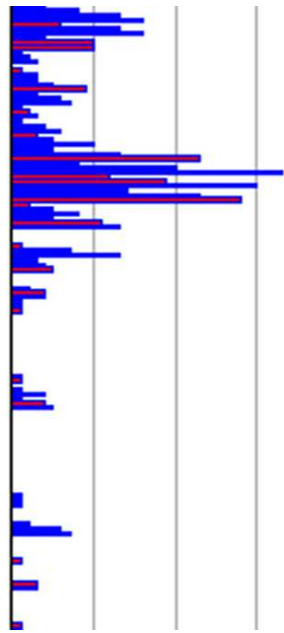

November 24-26, 2005

1 Bend, North Bend Municipal Airport - NW

Precipitation (Inches)
48-hour total: 2.68"

Th 1:15pm Fri 1:11

November 24-26, 2005

Bend, North Bend Municipal Airport - NWS
Relative Humidity (percent)