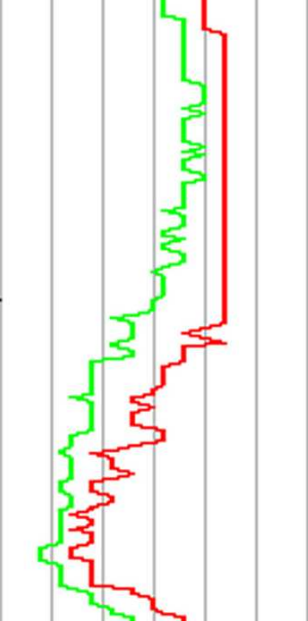

Bend, North Bend Municipal Airport - NWS
Temperature and Dewpoint (Degrees F)

November 24-26, 2005