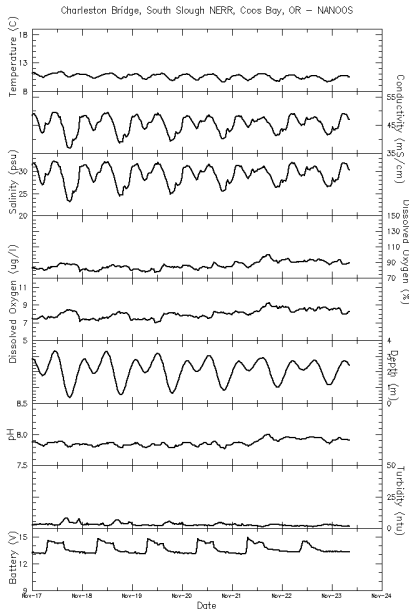

Thu 12:55PM Fri 12:55