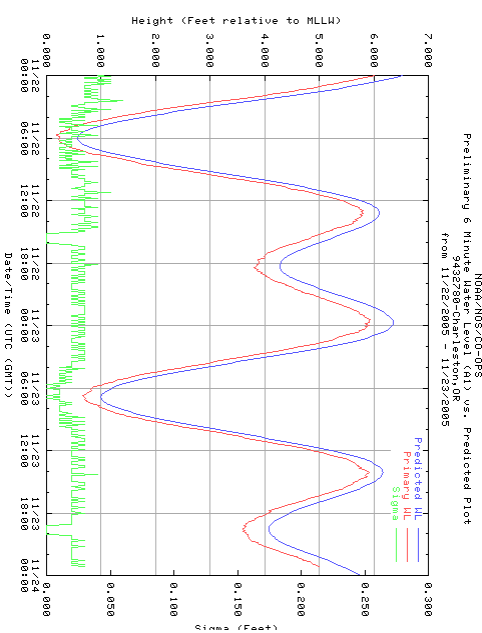

Thu 12:55PM Fri 12:55