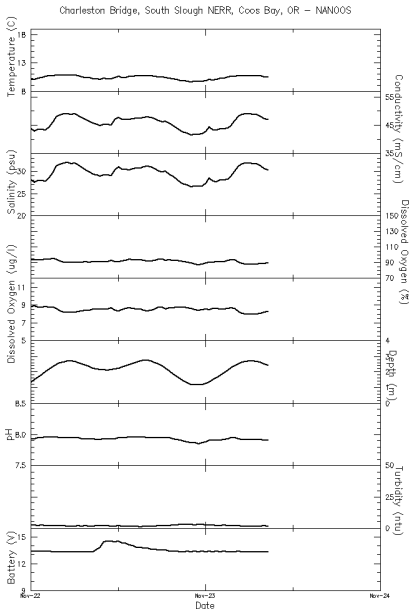

Thu 12:55PM Fri 12:55