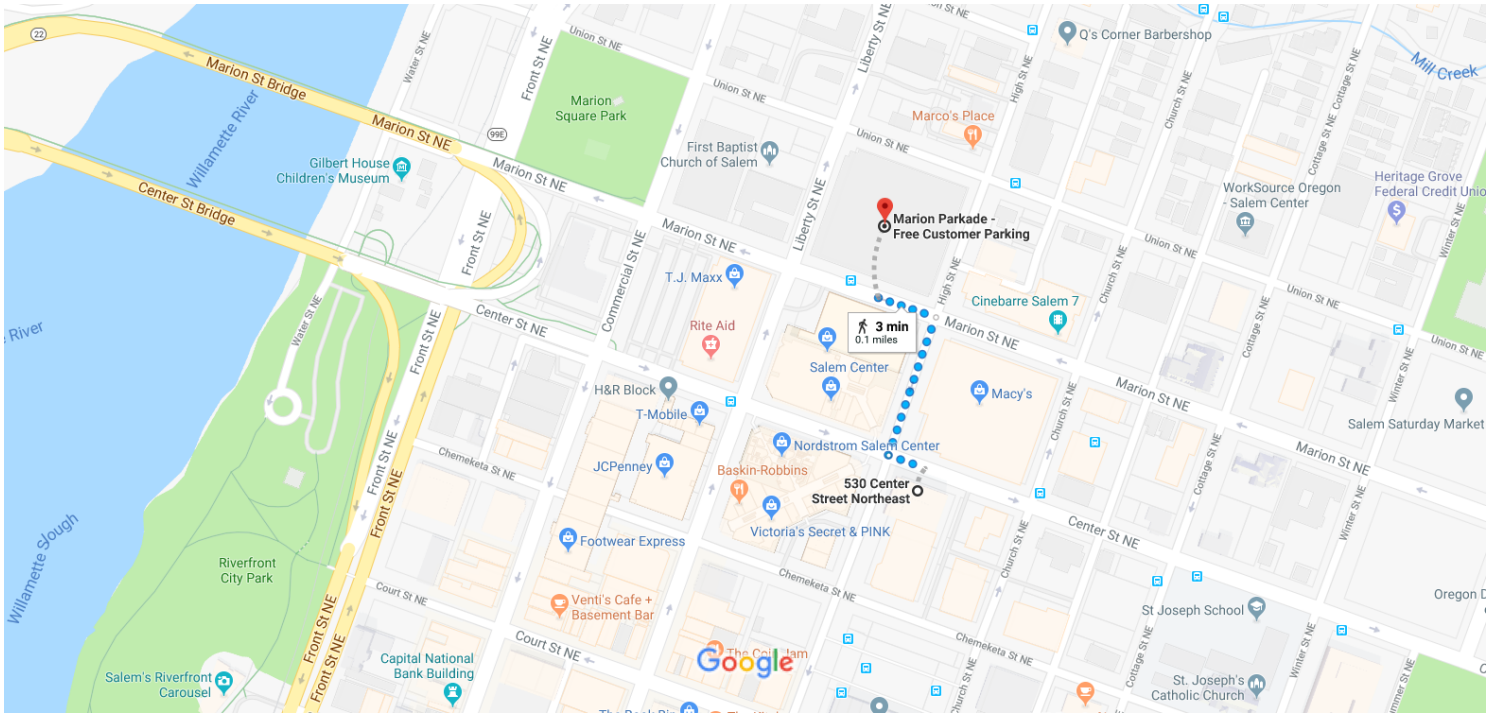

530 Center Street Northeast, Salem, OR to Marion Parkade - Free Customer Parking

Walk 0.1 mile, 3 min

Map data ©2018 Google 200 ft

via High St NE

3 min

0.1 mile

Mostly flat