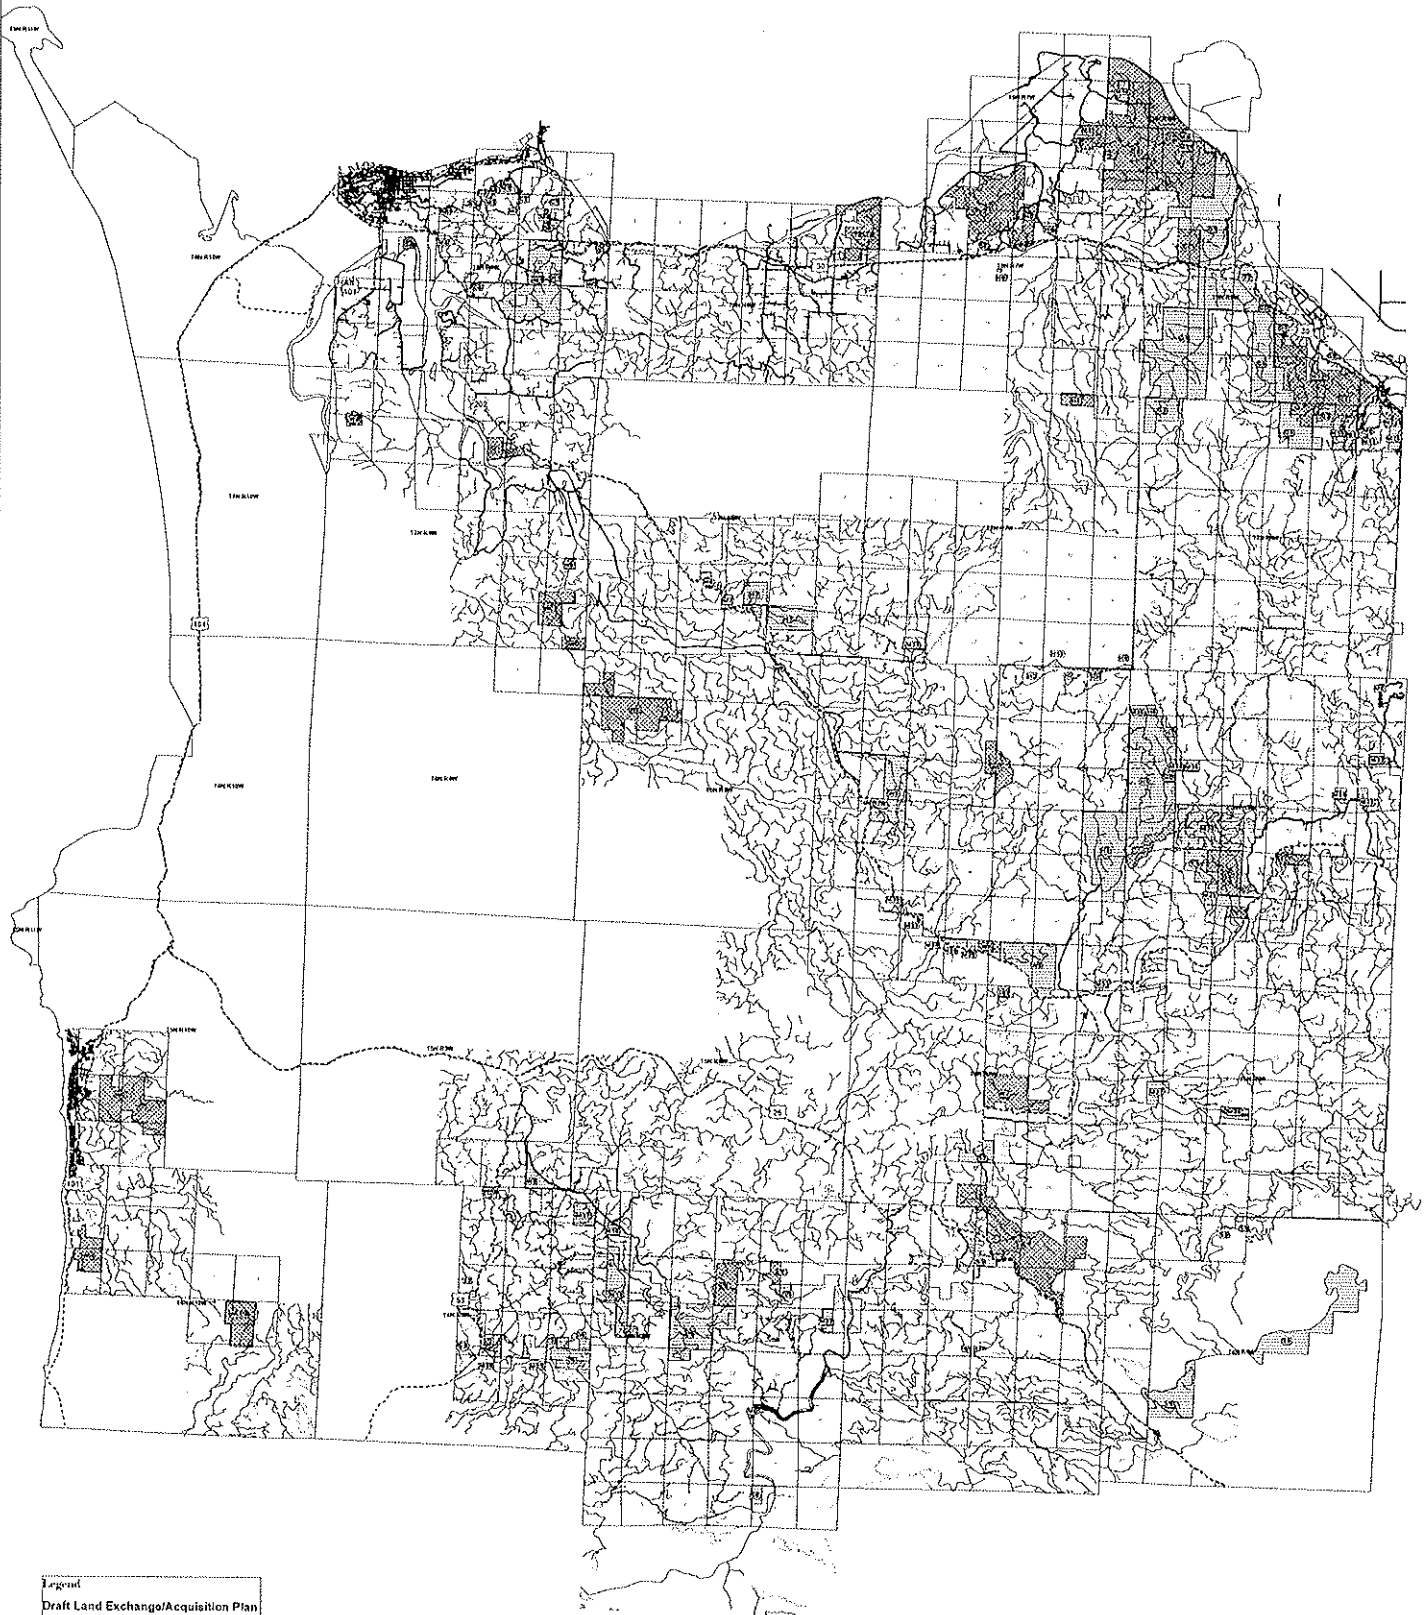

Astoria District Land Exchange/Acquisition Plan
October 28, 2008

Legend
Draft Land Exchange/Acquisition Plan
□ To Acquire
▨ To Trade Away
▩ Astoria COF Ownership

0 2 4 Miles