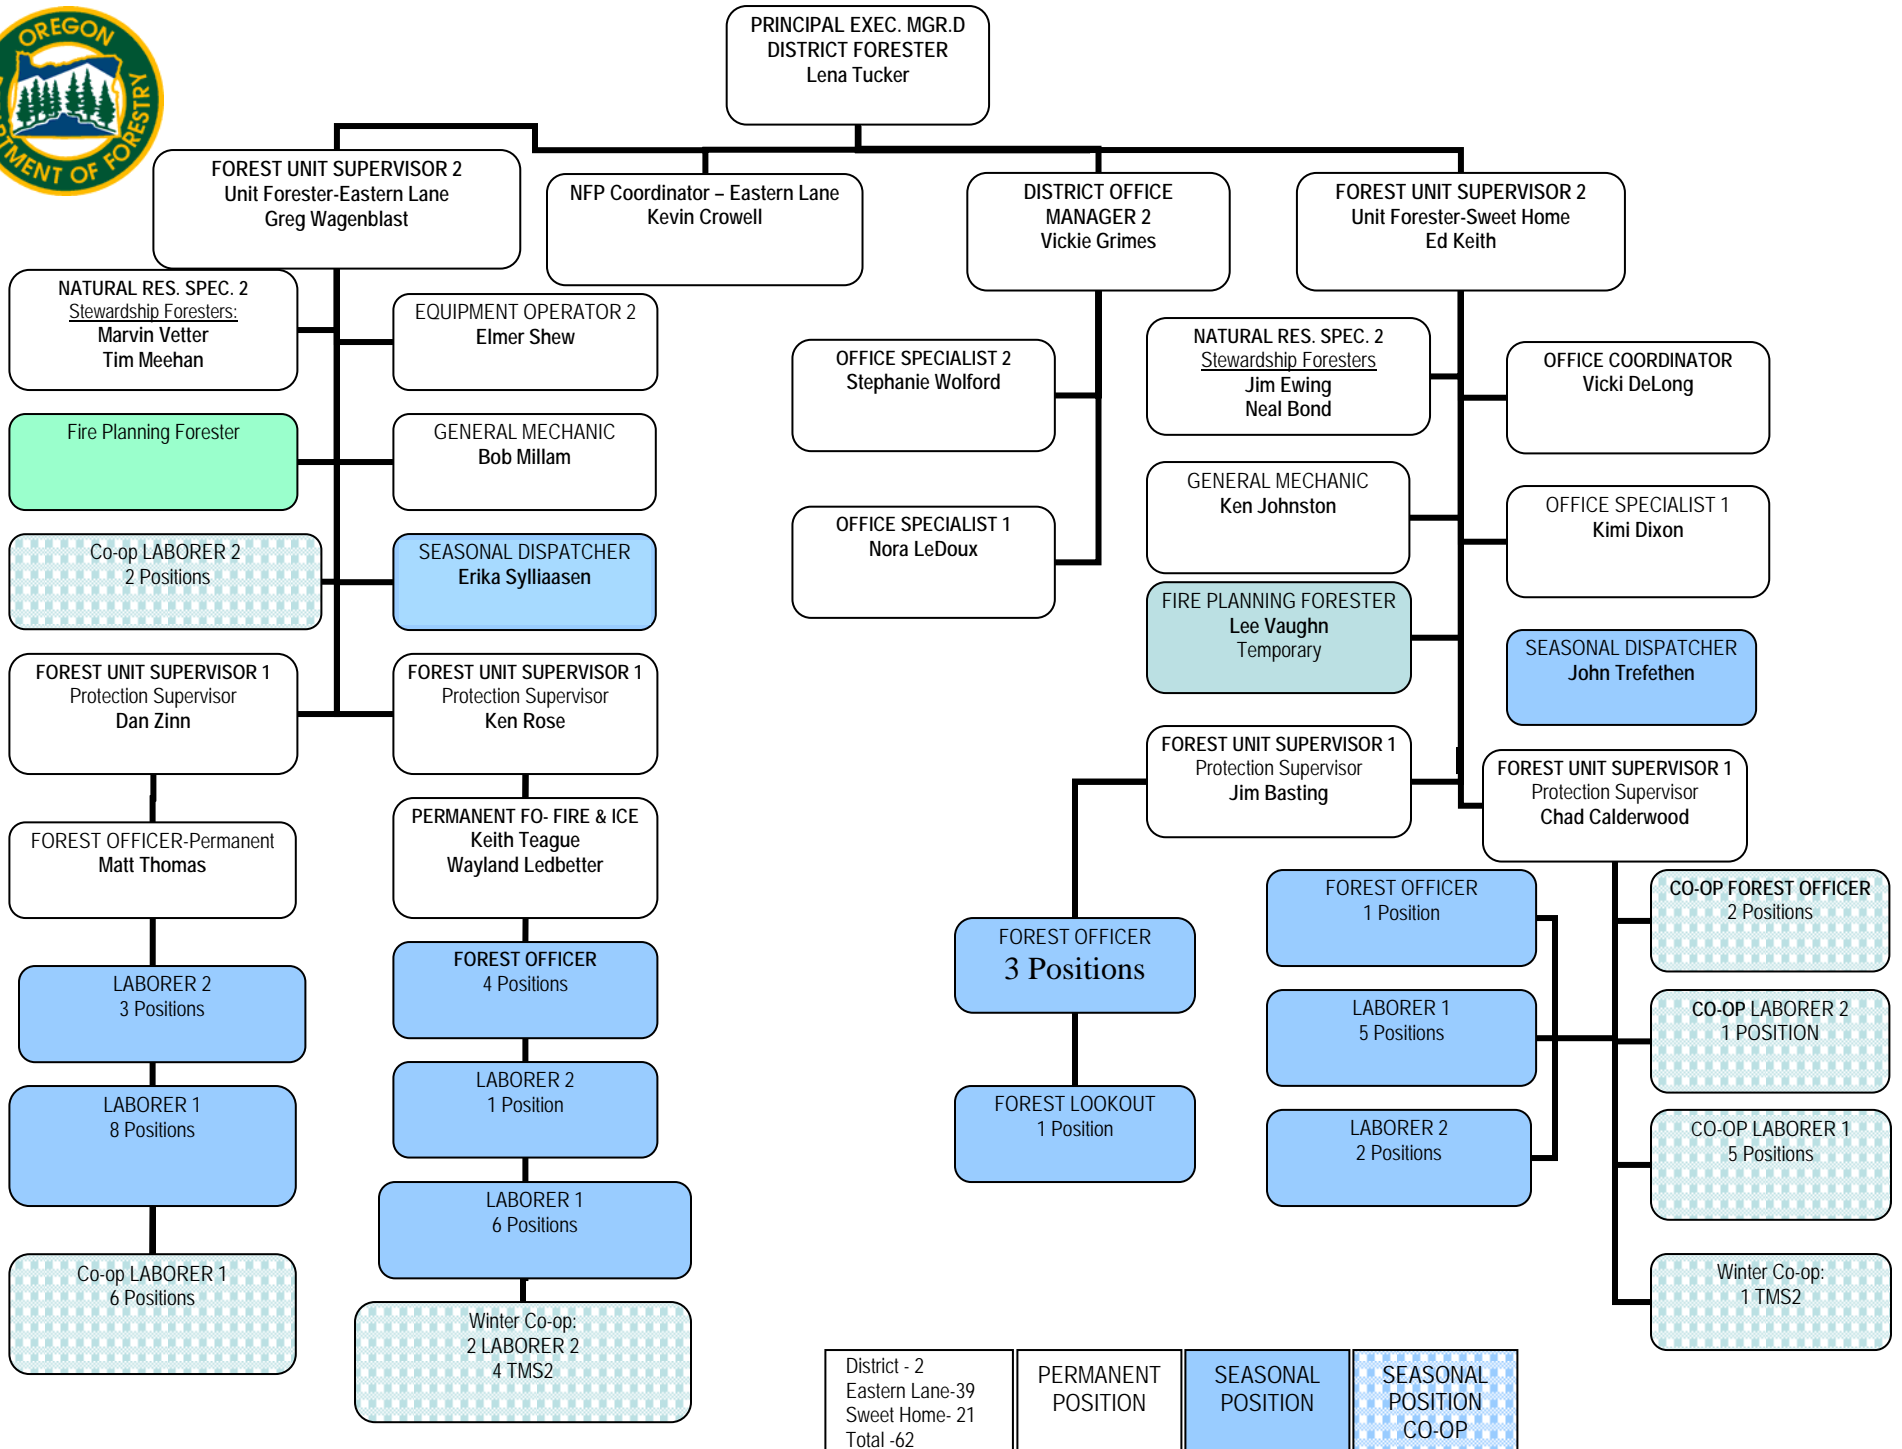

SOUTH CASCADE DISTRICT ORGANIZATIONAL CHART -FY08

District - 2 Eastern Lane-39 Sweet Home- 21 Total -62	PERMANENT POSITION	SEASONAL POSITION	SEASONAL POSITION CO-OP
--	-----------------------	----------------------	-------------------------------