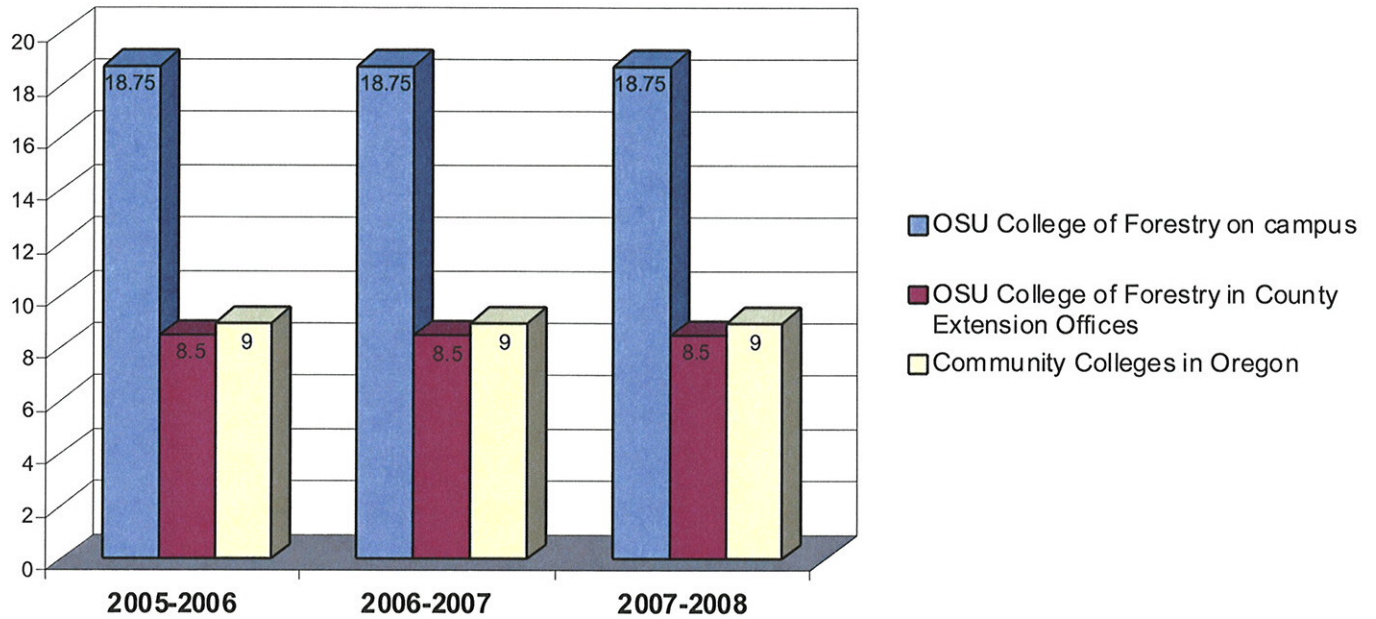

Metric: Number of Oregon Public University and Community College Resident Faculty Full-Time Equivalents Engaged in Forest Resources Instruction and Forestry Extension

Data sources: Oregon University System and Oregon Department of Education.

Metric: Total Expenditures in Oregon on Forest Resource Research

Data sources: Oregon State University and the USDA Forest Service.