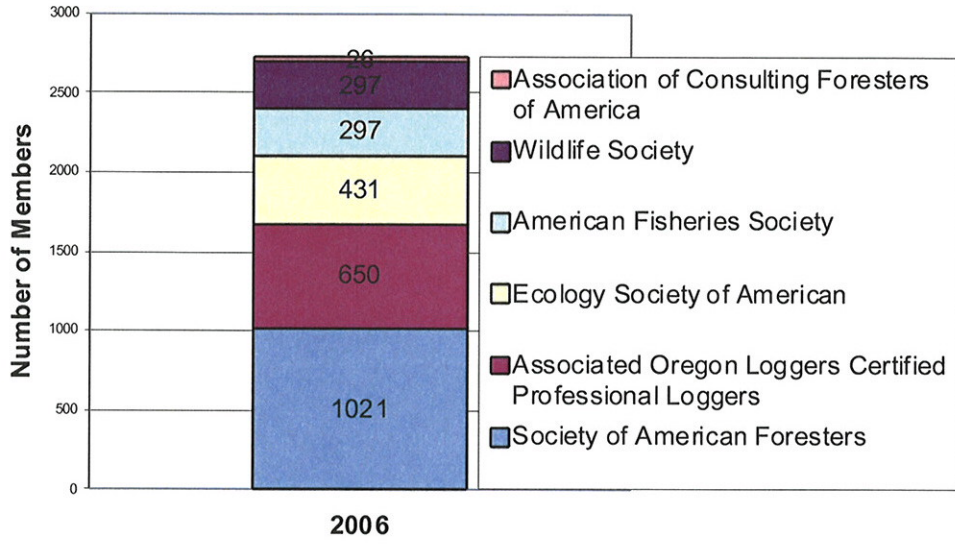

Metric: Approximate Number of Oregon Members of Natural Resource Professional Societies in 2006

Data sources: Listed organizations.

Metric: Oregon Family Forest Landowners Obtaining Master Woodland Manager Status or Similar Advanced Management Training

Data source: Oregon State University Forestry Extension.