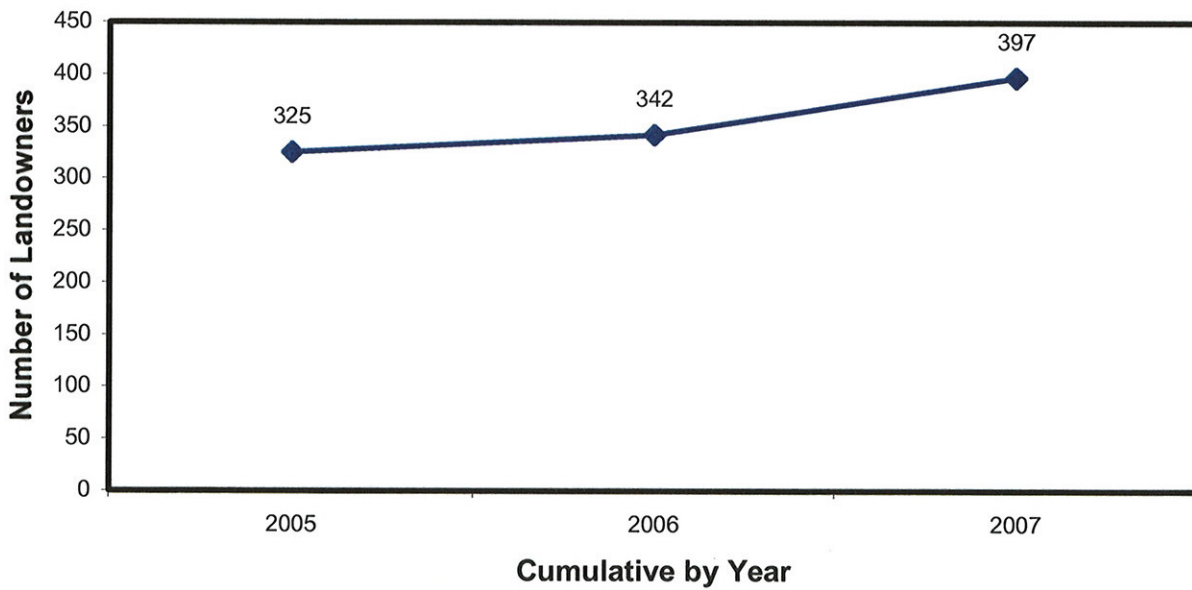

Metric: Approximate Number of Oregon Members of Natural Resource Professional Societies in 2006

Data sources: Listed organizations.

Metric: Oregon Family Forest Landowners Obtaining Master Woodland Manager Status or Similar Advanced Management Training