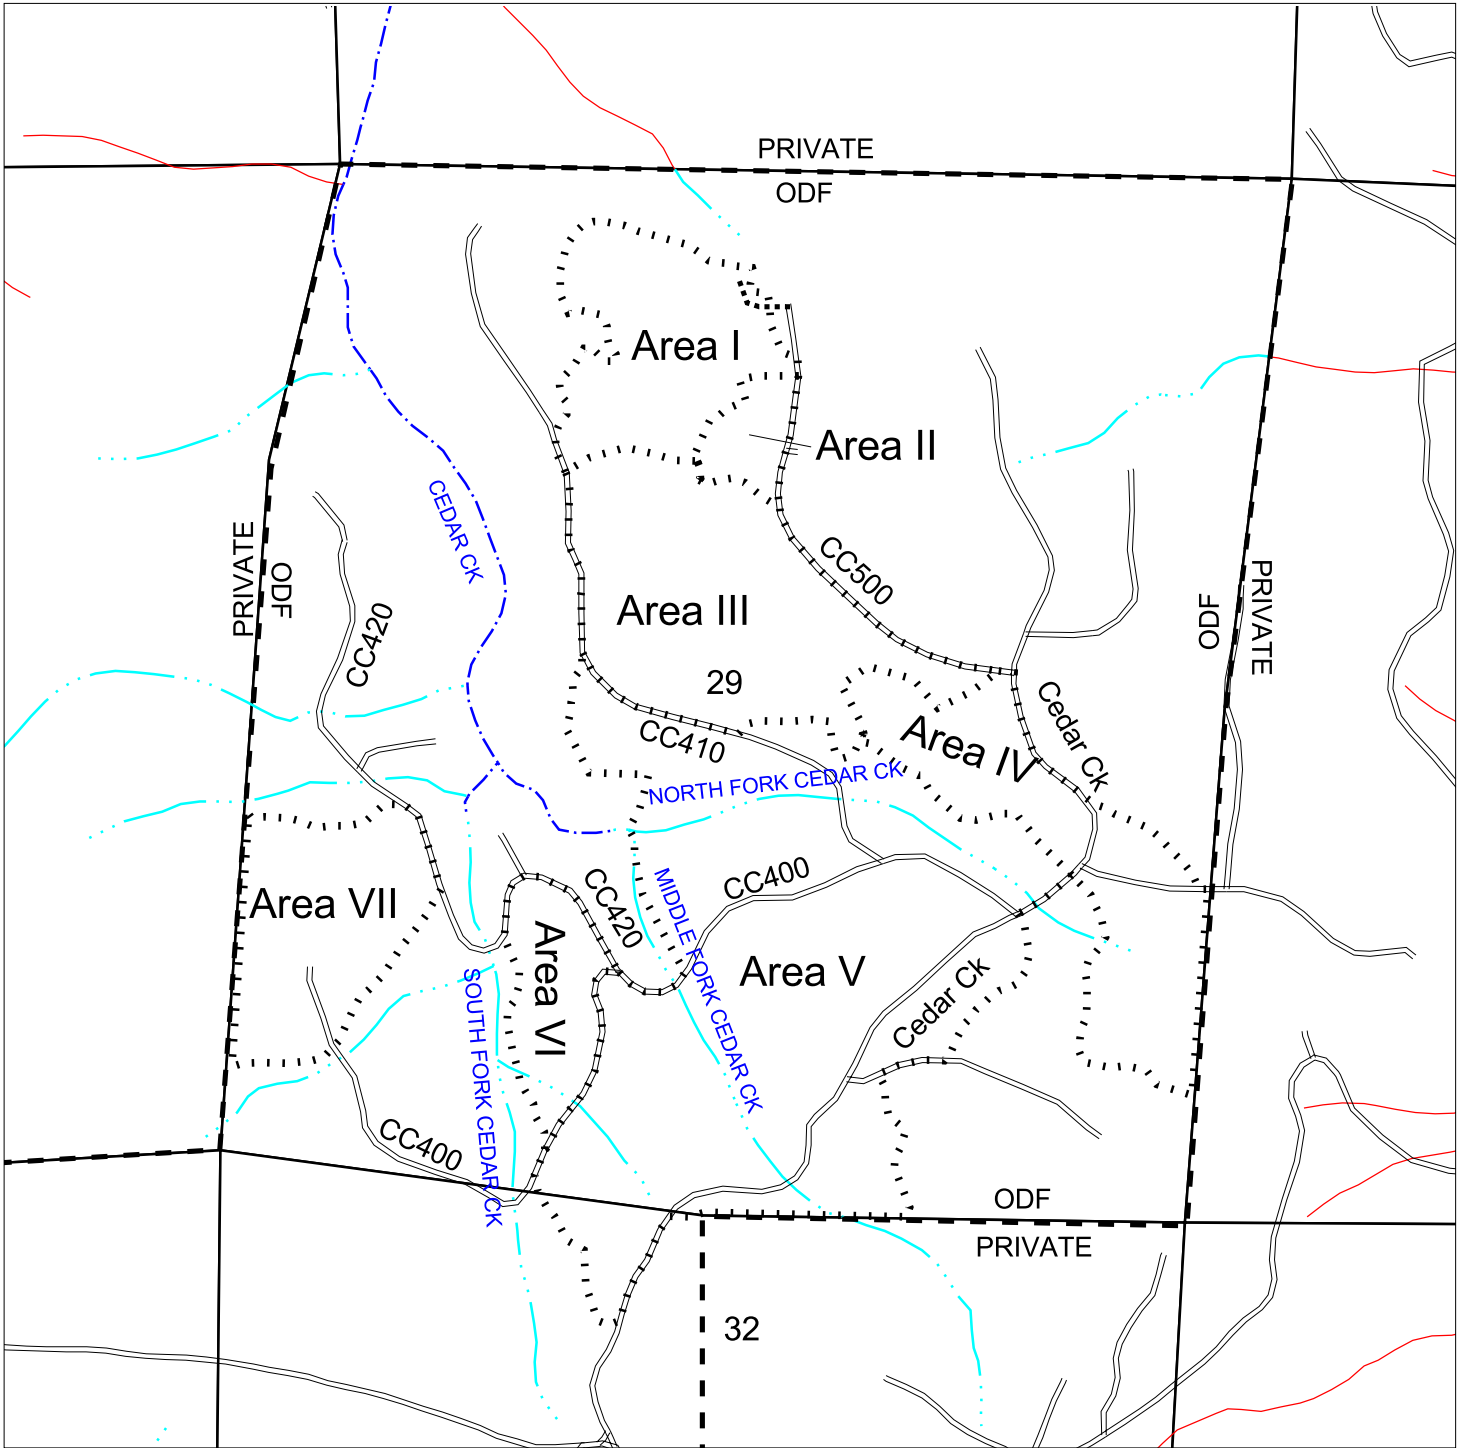

Map C - Key Resources Cedar Forks Combo T7S, R2E, Secs 29, 32

LEGEND

-  Cedar Forks Combo
-  State Forest Boundary
-  New Road Construction
-  Roads
-  Streams
-  FISH
-  NONFISH
-  UNKNOWN

1:12000