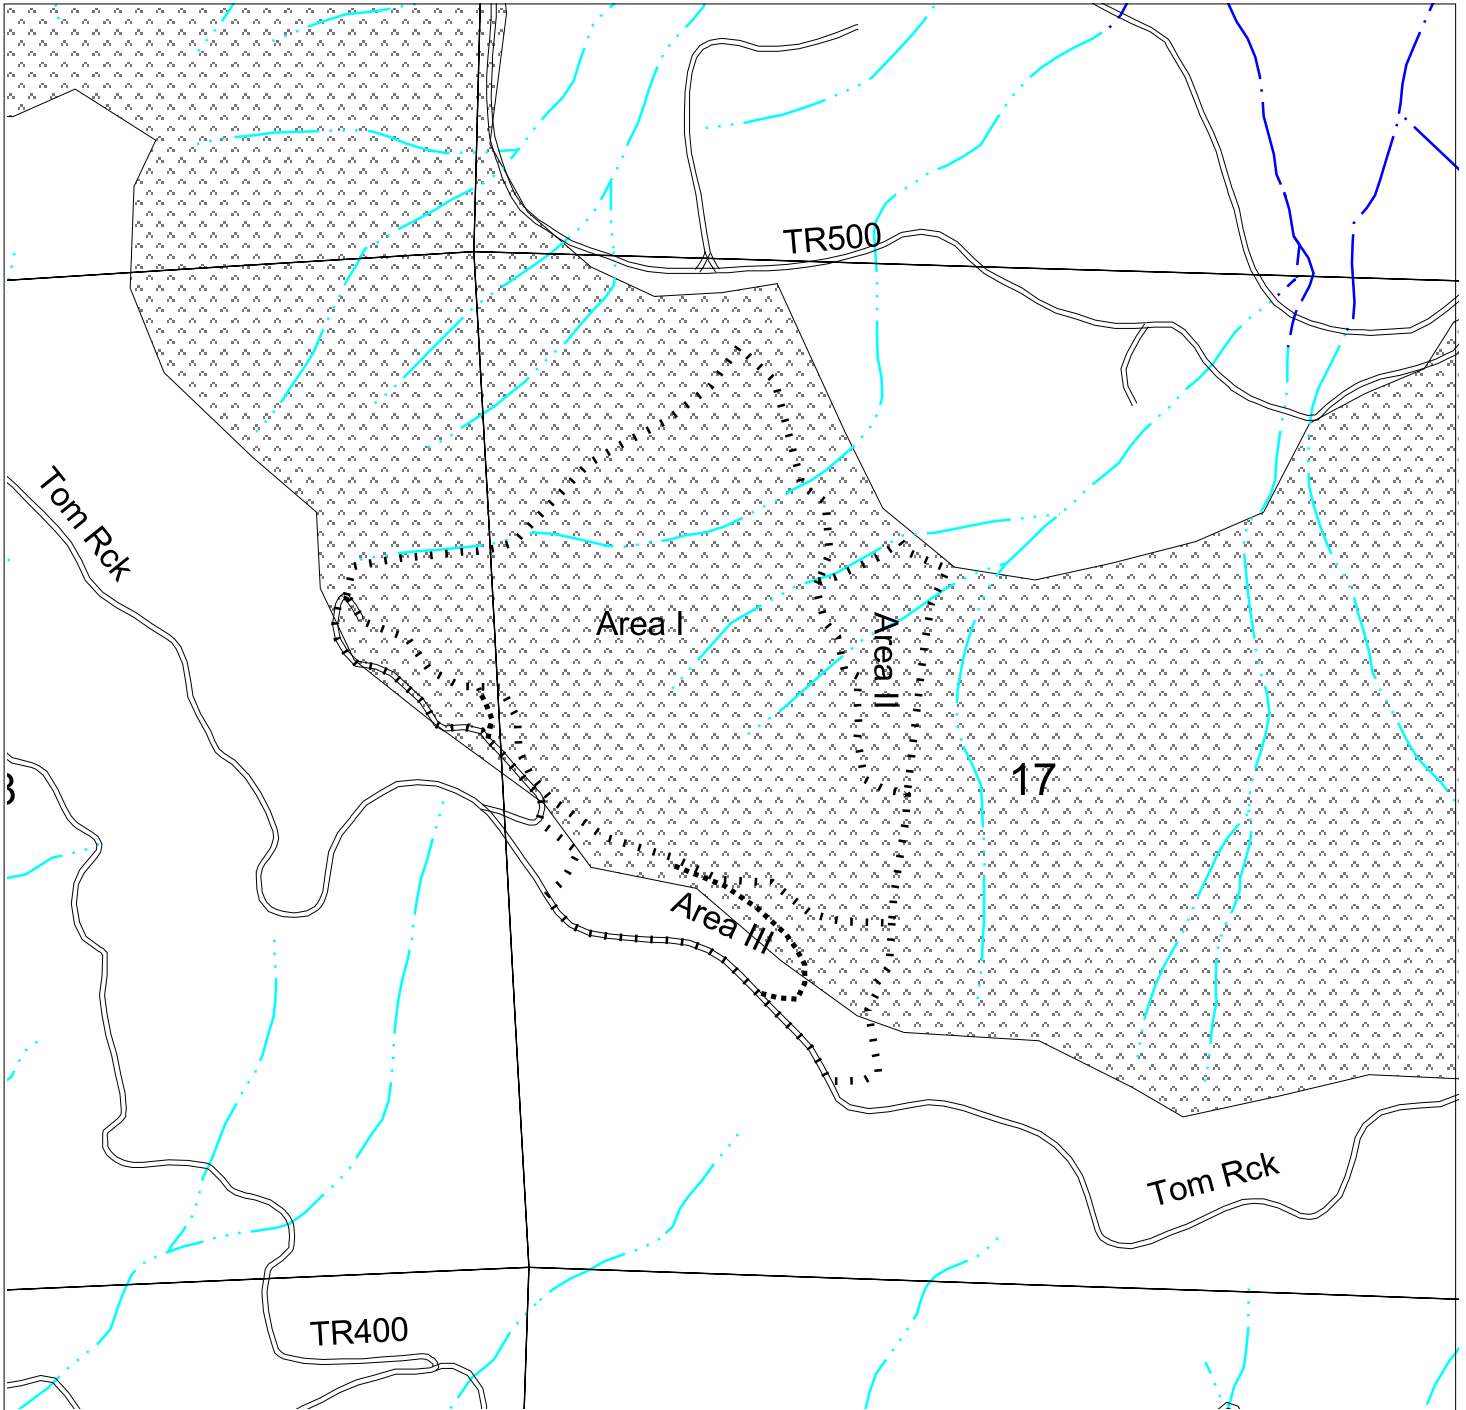

# Map C - Key Resources Lookout Below Combo T10S, R3E, Secs 17, 18

## LEGEND

- Lookout Below
- Roads
- New Road Construction
- Streams
- FISH
- NONFISH
- UNKNOWN
- Focused Visual Area

1:12000