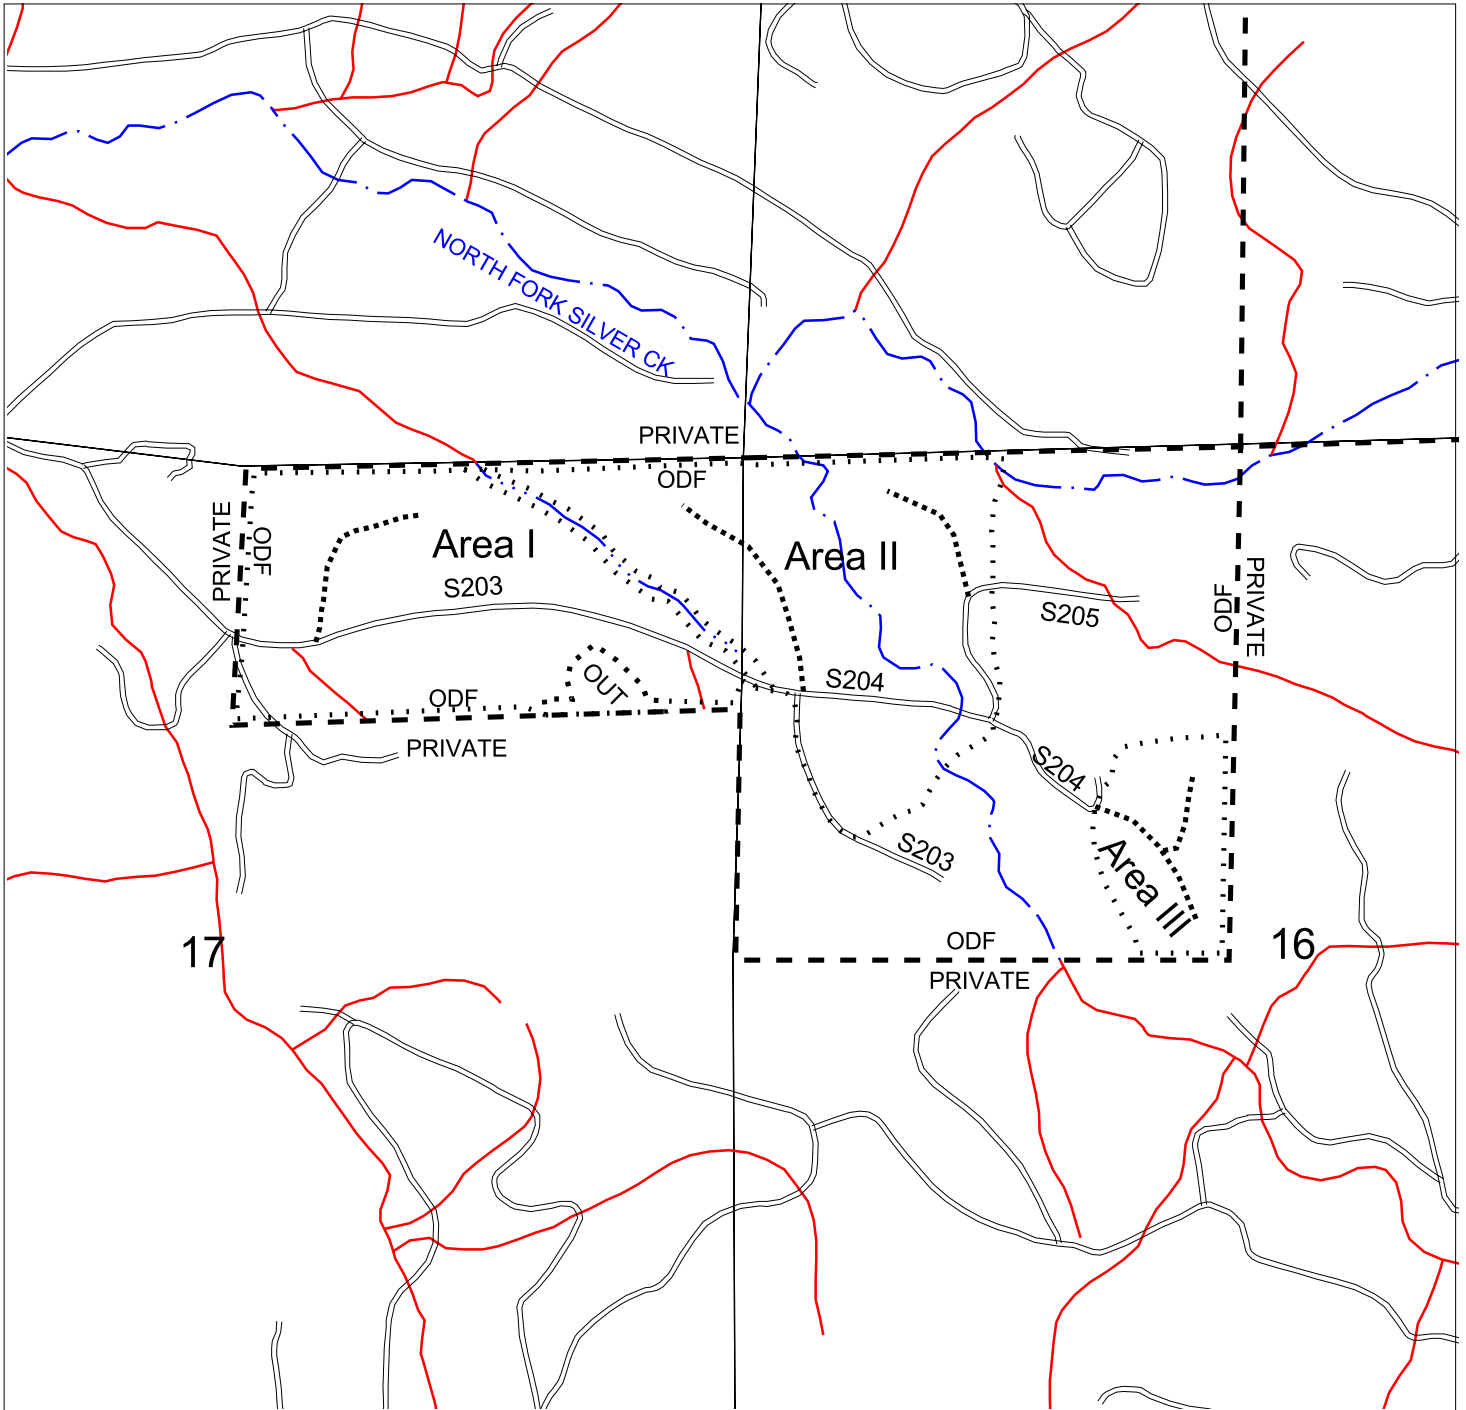

Map C - Key Resources North Silver Creek Thin T8S, R2E, Secs 16, 17

LEGEND

- North Silver Creek
- State Forest Boundary
- Roads
- New Road Construction
- Streams
- FISH
- NONFISH
- UNKNOWN

1:12000

1000 0 1000 Feet