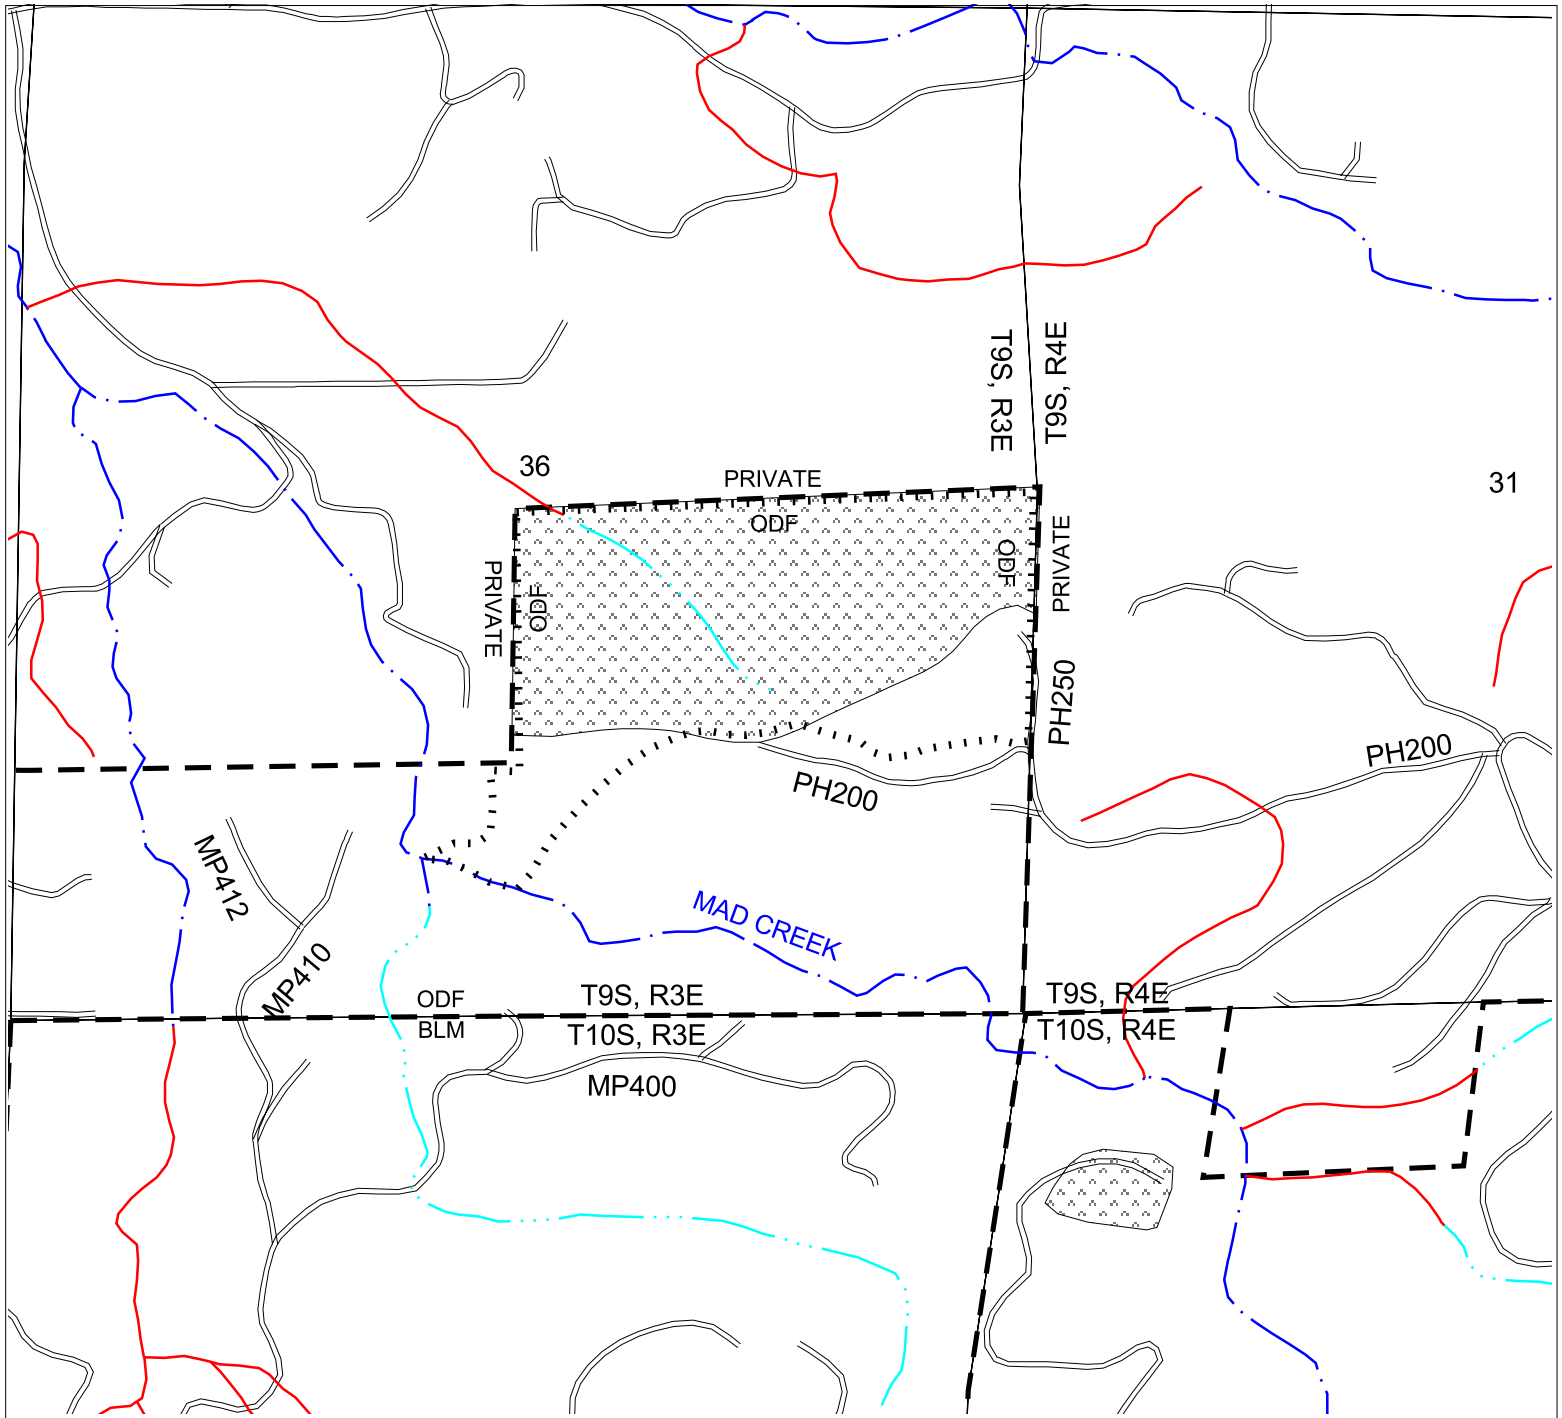

Map C - Key Resources Potato Hill Thin (alternate) T9S, R3E, Sec 36

LEGEND

- Potato Hill Thin
- Streams**
- FISH
- NONFISH
- UNKNOWN
- Roads
- State Forest Boundary
- Focused Visual Area

1:12000