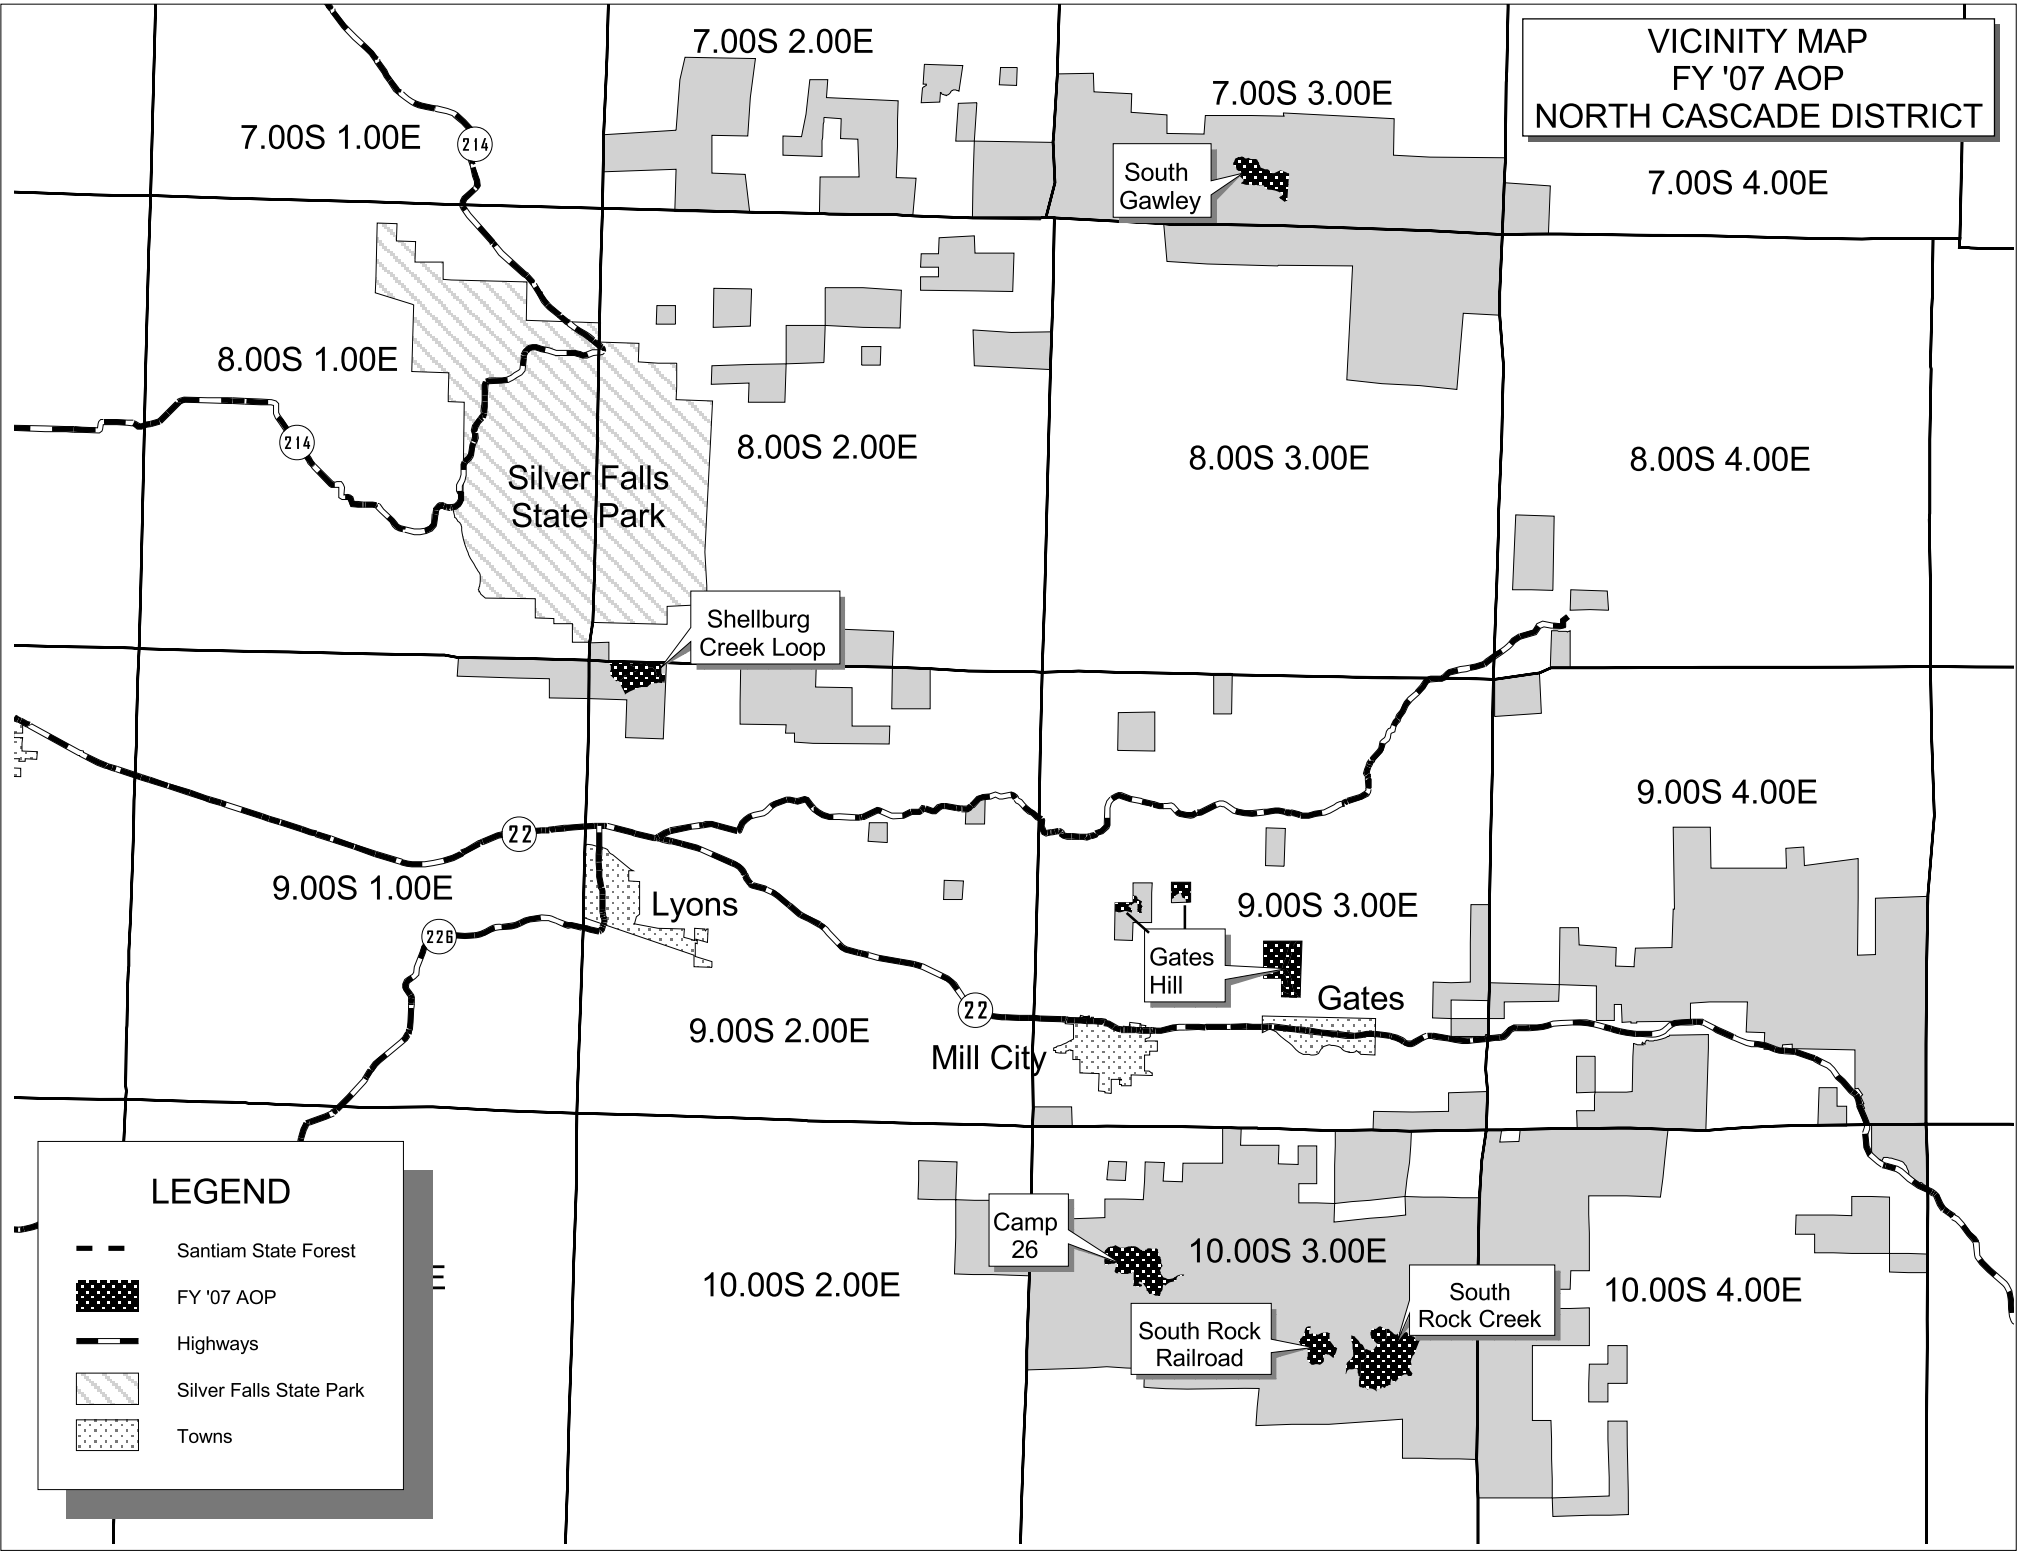

VICINITY MAP
 FY '07 AOP
 NORTH CASCADE DISTRICT

LEGEND

- Santiam State Forest
- FY '07 AOP
- Highways
- Silver Falls State Park
- Towns