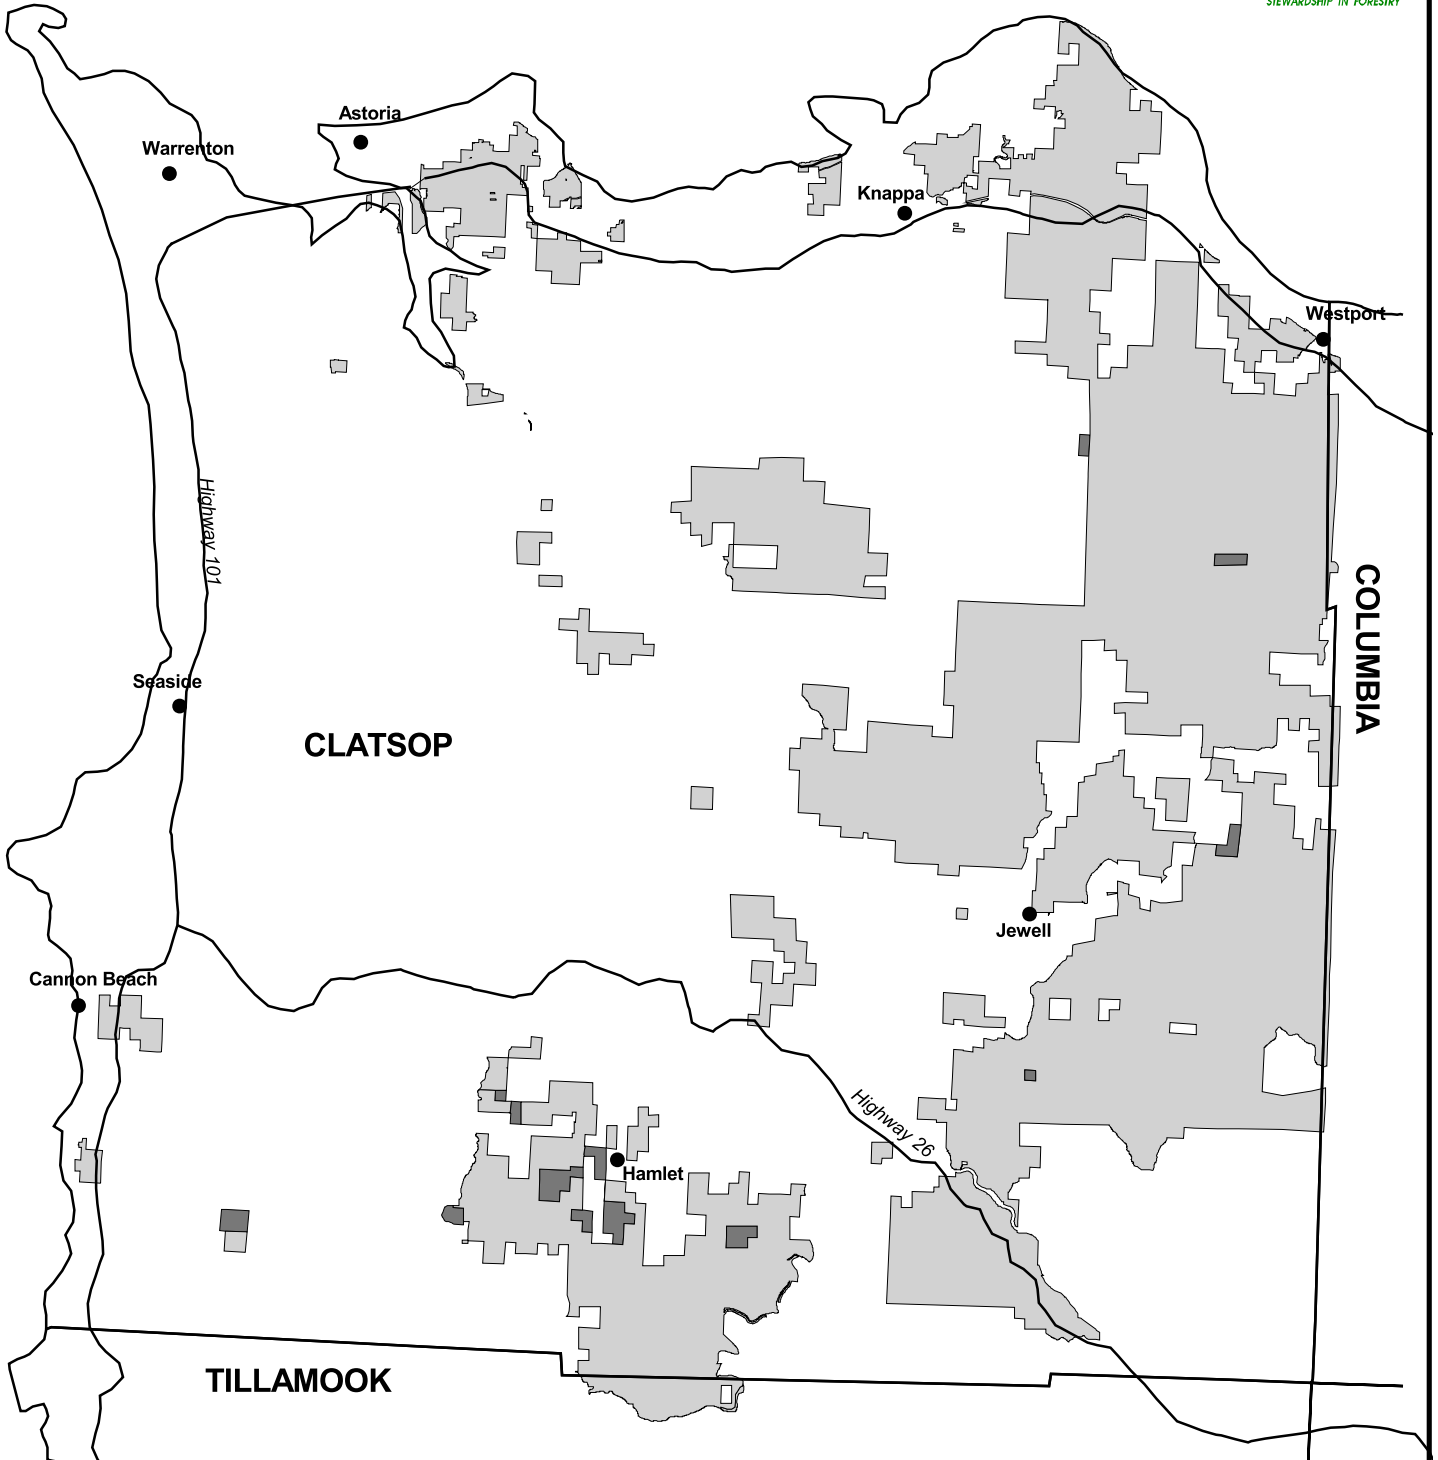

Astoria District

ODF Ownership:
 ■ BOARD OF FORESTRY
 ■ COMMON SCHOOL LANDS

Oregon
 DEPARTMENT OF
 FORESTRY
 2600 State Street
 Salem, Oregon 97310