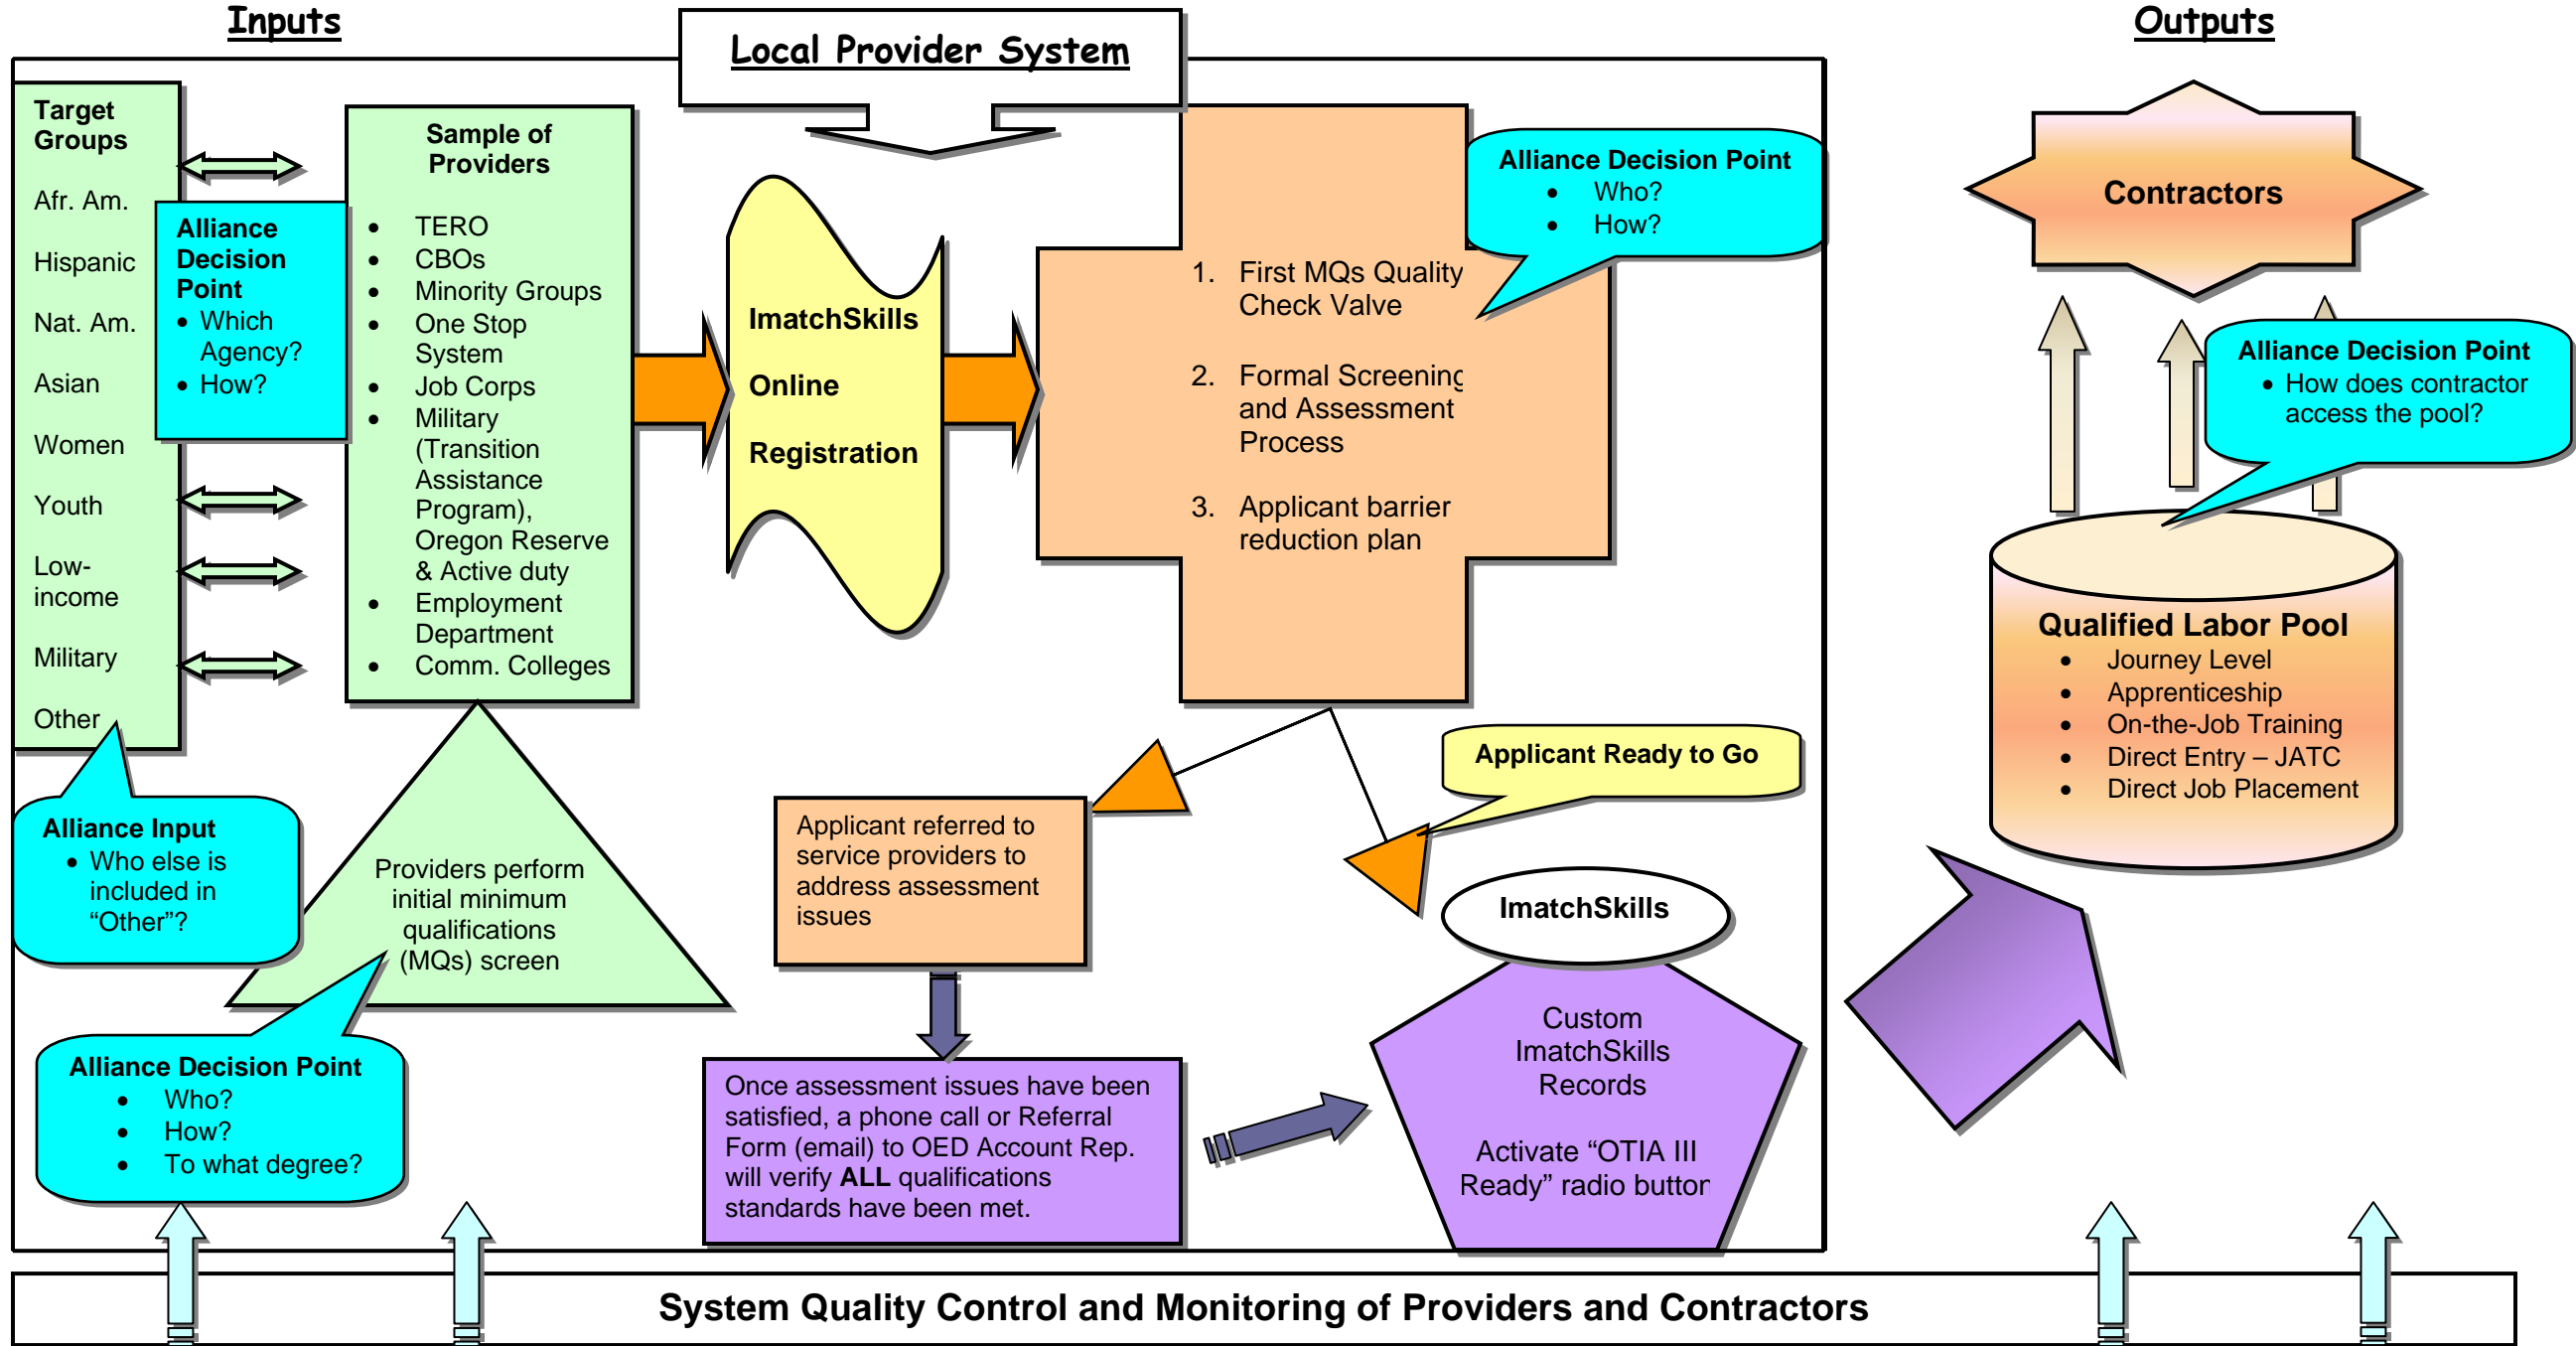

Region 3 – Southern Oregon Workforce Alliance – Workforce Process Flow Chart

Regional Alliance Labor Pool Mechanics Flowchart

Applicant Entry Points

Assessment & Screening Procedures

Selection

Deployment and Re-Employment