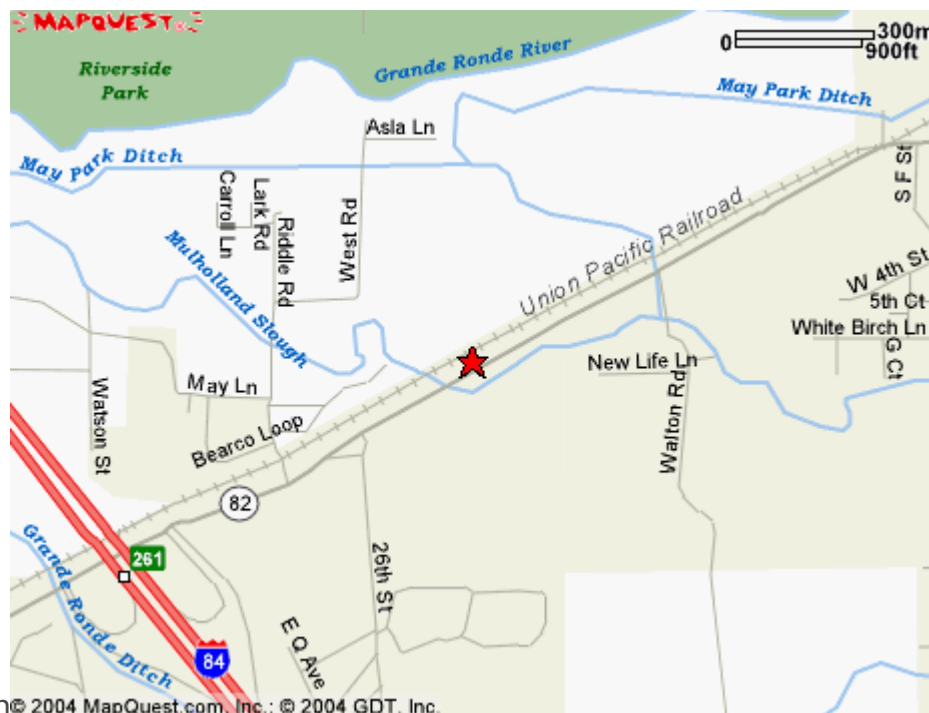

3012 ISLAND AVENUE
LA GRANDE, OR 97850

QUALITY ASSURANCE CREW

Directions from West:

1. From areas west of LaGrande, Oregon, travel East on I-84 East until you near the town of LaGrande.
2. Take the Island Avenue exit and turn right on Island Avenue.

Directions from East:

1. From areas east of LaGrande, Oregon, travel West on I-84 East until you near the town of LaGrande.
2. Take the Island Avenue exit and turn right on Island Avenue.

an© 2004 MapQuest.com, Inc.; © 2004 GDT, Inc.
right on Island Avenue.

d turn