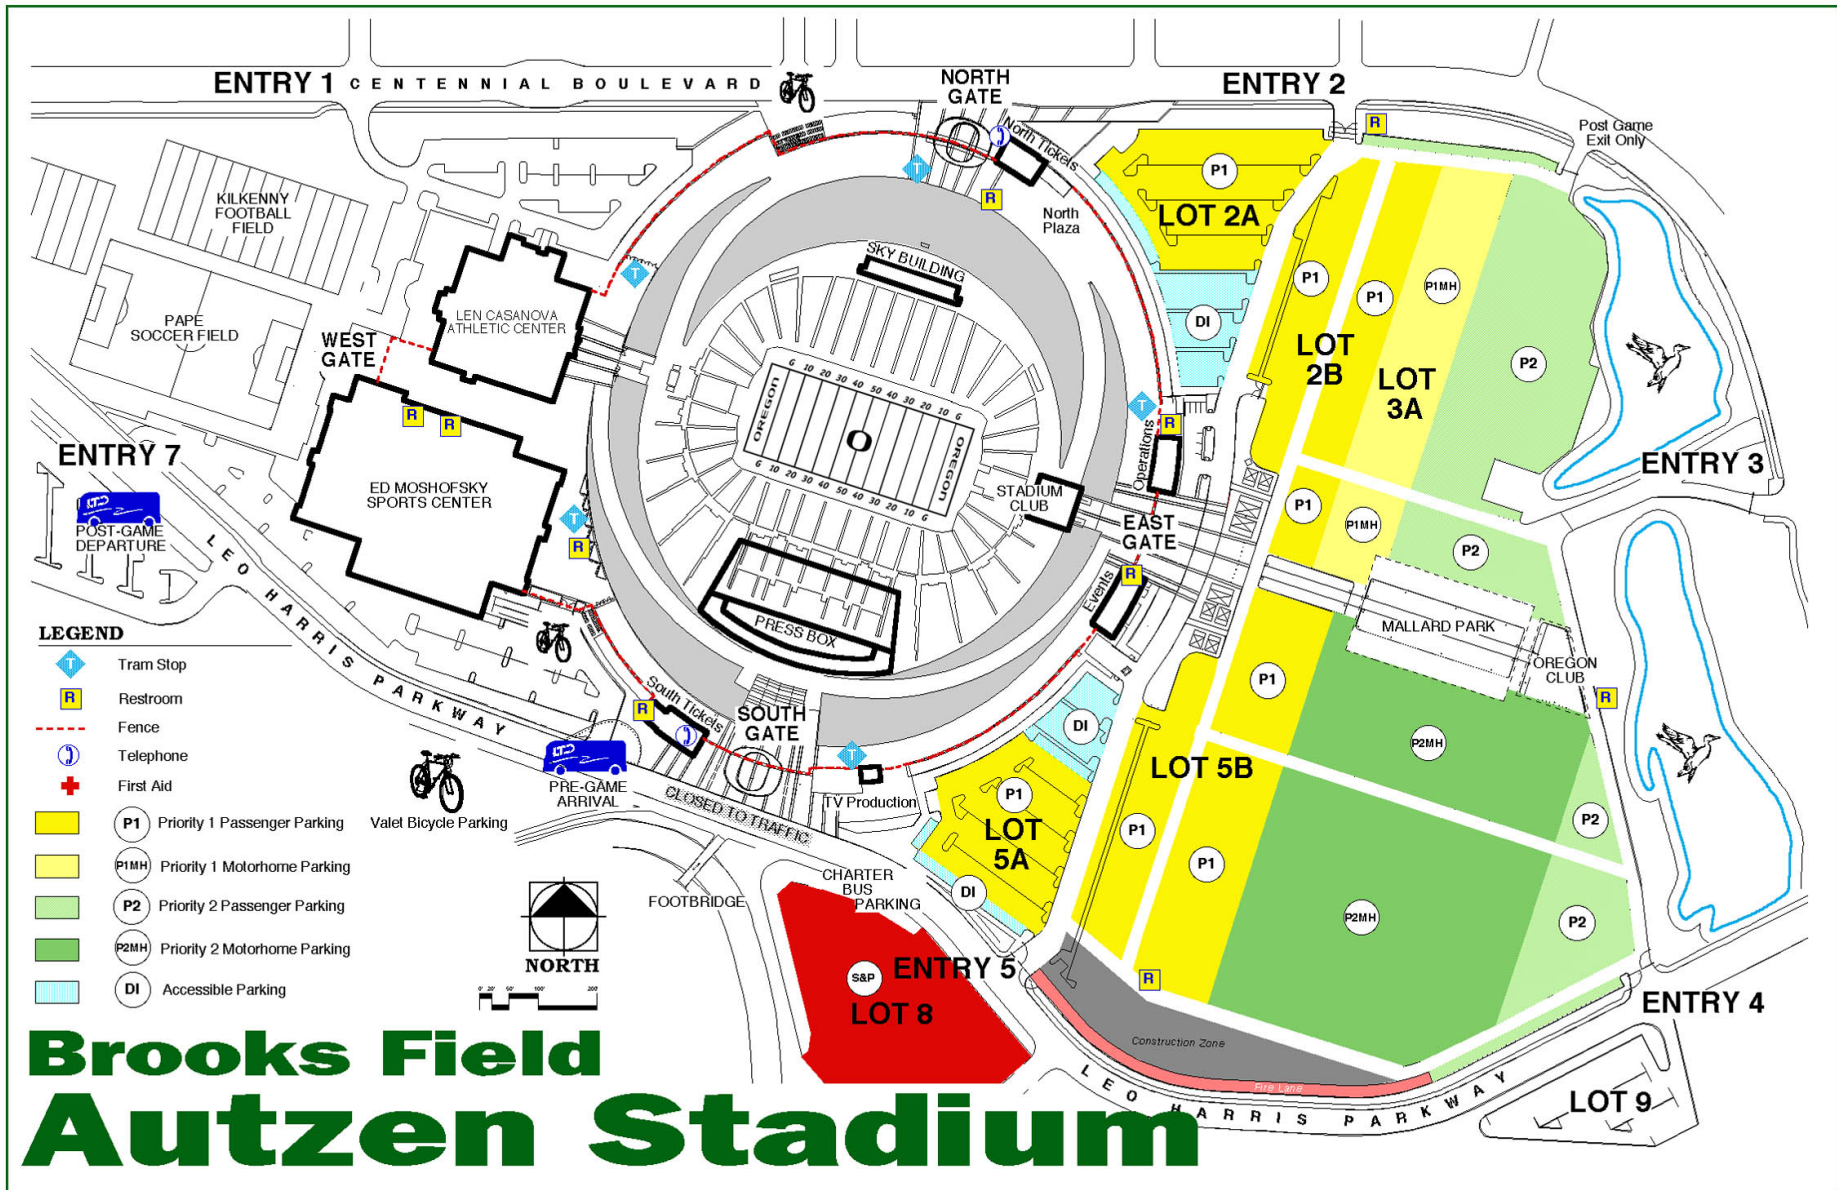

Appendix G:

UNIVERSITY OF OREGON FOOTBALL PARKING & SHUTTLES

CONTENT

Autzen Stadium Parking Map (Page G-2)

Table G-1. LTD Park and Ride Locations for Sports Shuttles

Shuttle Service Pick-Up Location	Park & Ride Location	
	Address	City
Civic Stadium	2077 Willamette St	Eugene
Double Tree Hotel	3280 Gateway St	Springfield
Eugene Christian Fellowship	89780 N Game Farm Rd	Eugene
Lane County Fairgrounds	13 th Av & Van Buren St- West Lot	Eugene
LTD Eugene Station	See LTD Park & Ride Map	Eugene/Springfield
River Road Station	River Rd & Beltline Rd	Eugene
Shasta Middle School	Beltline Rd & Barger Av	Eugene
Springfield Station	5 th St & B St	Springfield
Thurston High School	333 58 th St	Springfield
Valley River Center	293 Valley River Center- Behind the Bon & Macy's	Eugene
Valley River Inn	1000 Valley River Way	Eugene

Brooks Field Autzen Stadium

Source: University of Oregon Athletic Department