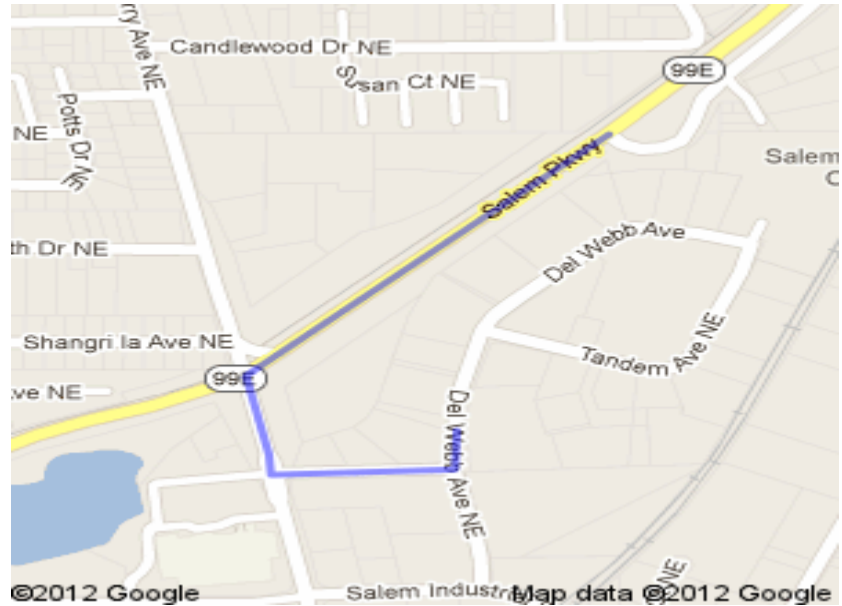

Major Projects Branch

3210 Del Webb Ave NE, Suite 110

Salem, OR 97301

(503) 986-4445

FROM I-5 SOUTH

Take exit #260 (OR-99E/Salem Parkway)

Merge on to OR-99E/ Salem Parkway)

Turn left on to Cherry Ave NE

Turn left on to Van Ness Ave NE

Pull straight ahead into MPB parking lot

Building is located on the corner of Del Webb and Van Ness off of Cherry Ave & Salem Parkway.

FROM I-5 NORTH

Take exit 258 for State OR-99E toward Pacific Hwy E

Turn left onto Portland Rd NE/State 99E south, continue to follow Portland Rd NE

Turn right on to Bill Frey Drive

Continue on to Salem Industrial Dr NE

Turn right on to Del Webb Ave NE

Destination will be on the right