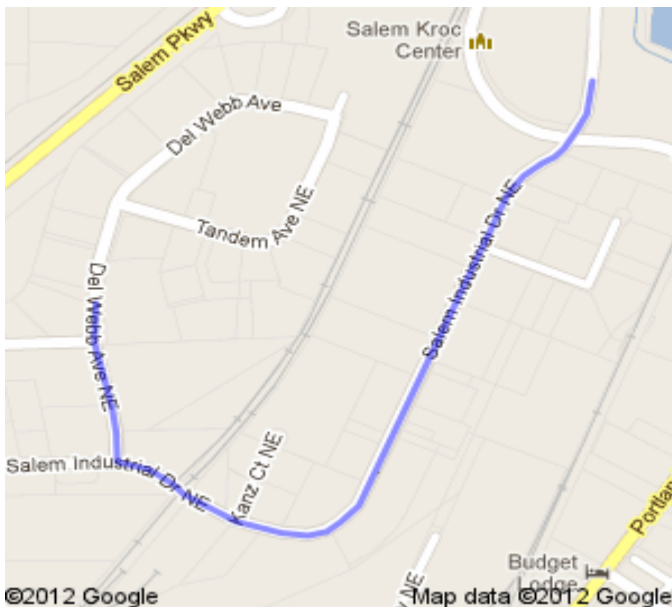

Major Projects Branch

3210 Del Webb Ave NE, Suite 110

Salem, OR 97301

(503) 986-4445

FROM I-5 SOUTH

Take exit #260 (OR-99E/Salem Parkway)

Merge on to OR-99E/ Salem Parkway)

Turn left on to Cherry Ave NE

Turn left on to Van Ness Ave NE

Pull straight ahead into MPB parking lot

Building is located on the corner of Del Webb and Van Ness off of Cherry Ave & Salem Parkway.

FROM I-5 NORTH

Take exit 258 for State OR-99E toward Pacific Hwy E

Turn left onto Portland Rd NE/State 99E south, continue to follow Portland Rd NE

Turn right on to Bill Frey Drive

Continue on to Salem Industrial Dr NE

Turn right on to Del Webb Ave NE

Destination will be on the right