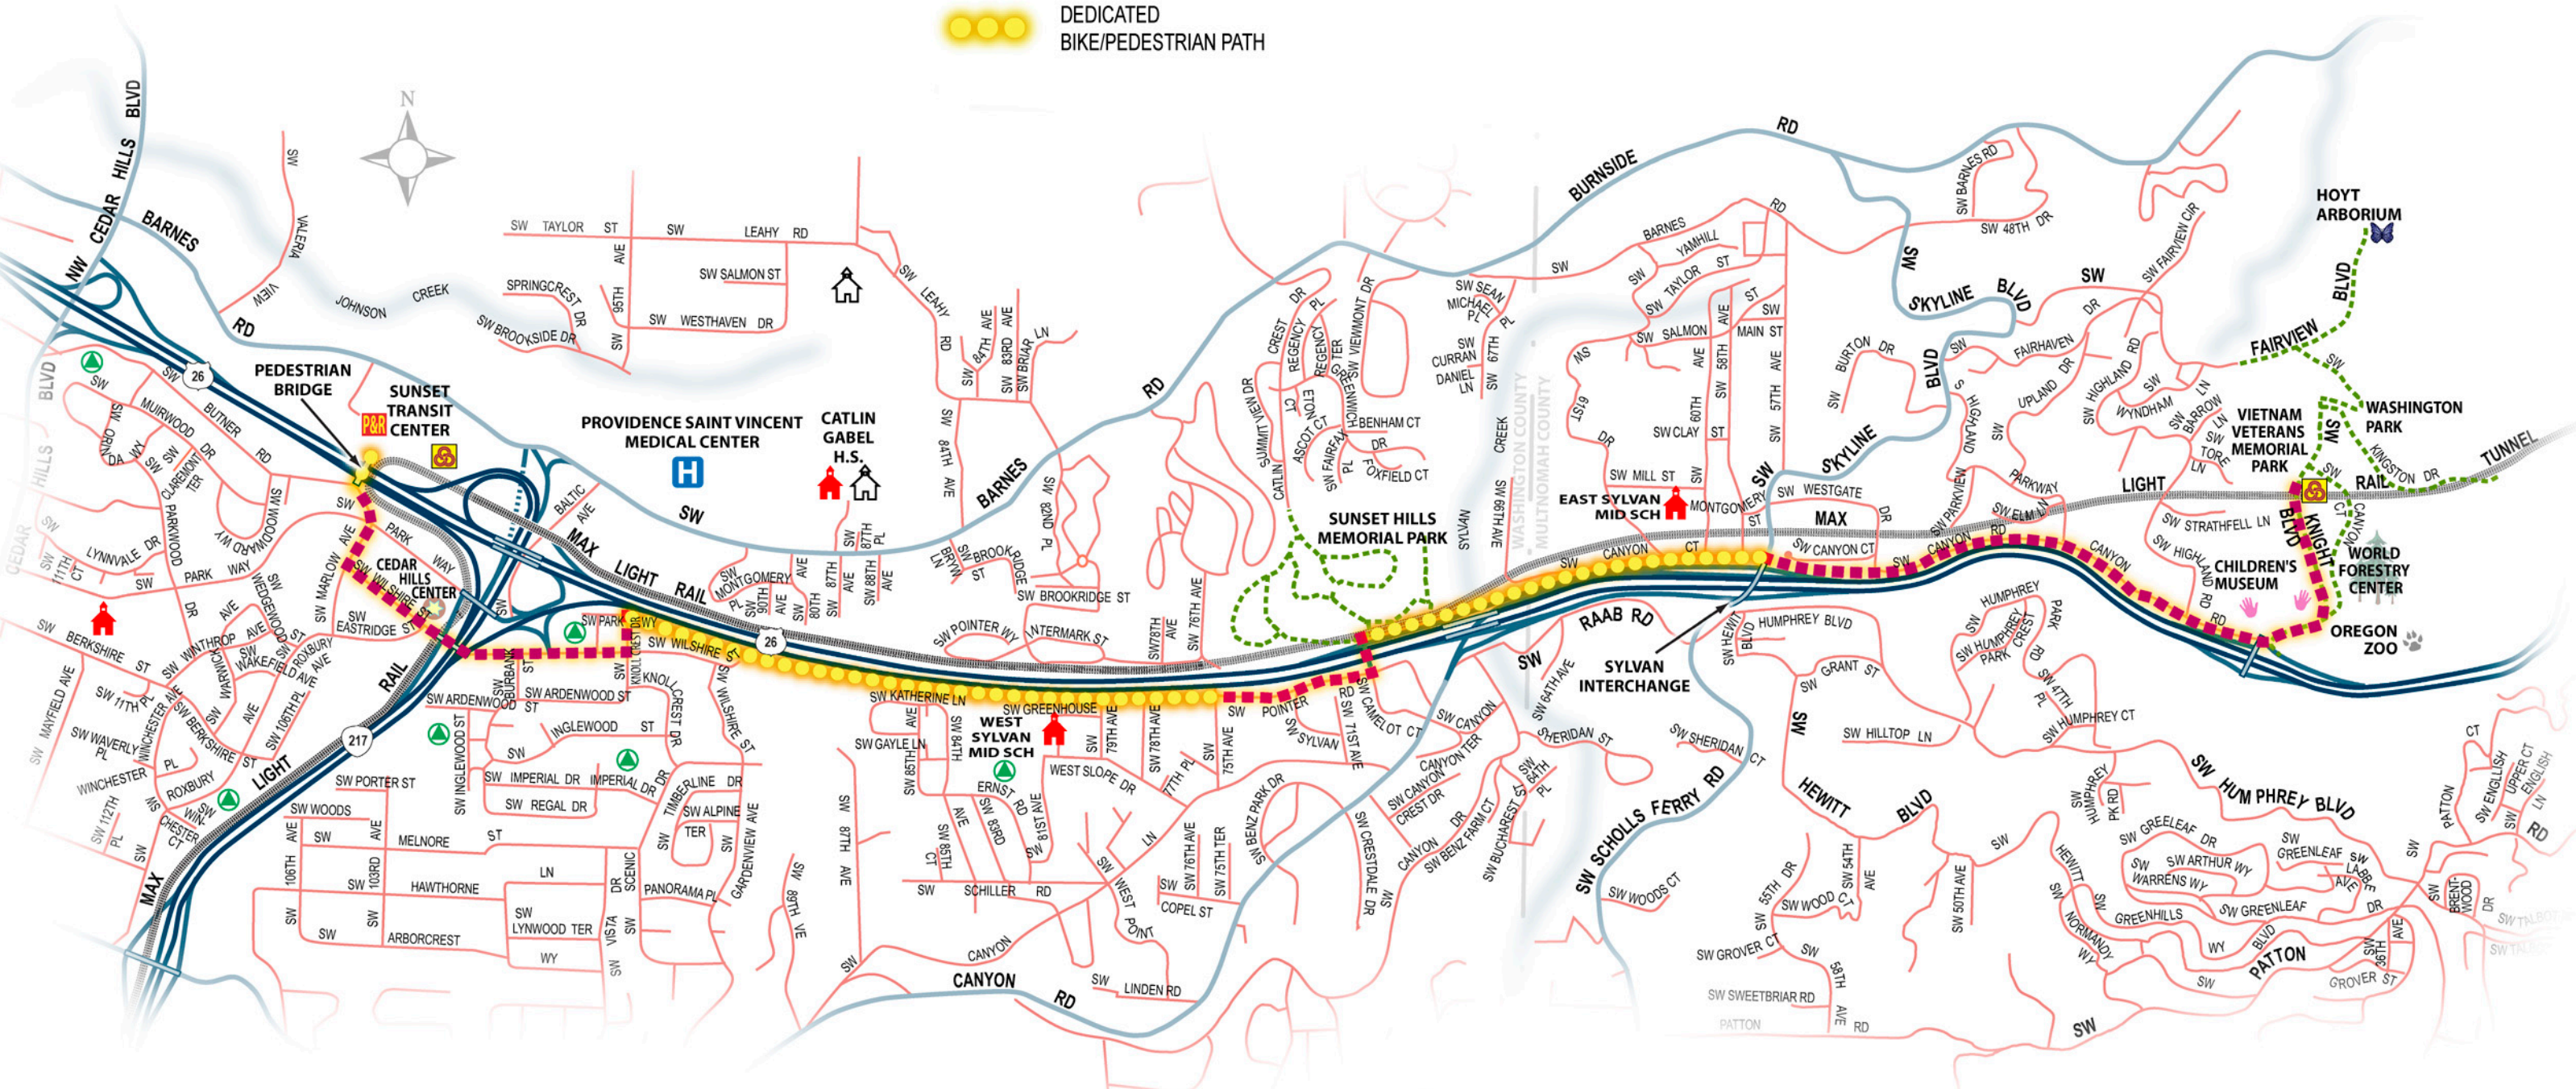

# BIKE ROUTE MAP

Sunset Transit Center to the Oregon Zoo/Washington Park

-  BIKE ROUTE ON SURFACE STREET
-  DEDICATED BIKE/PEDESTRIAN PATH

-  SCHOOL
-  PARK-N-RIDE
-  MAX STATION
-  PARK