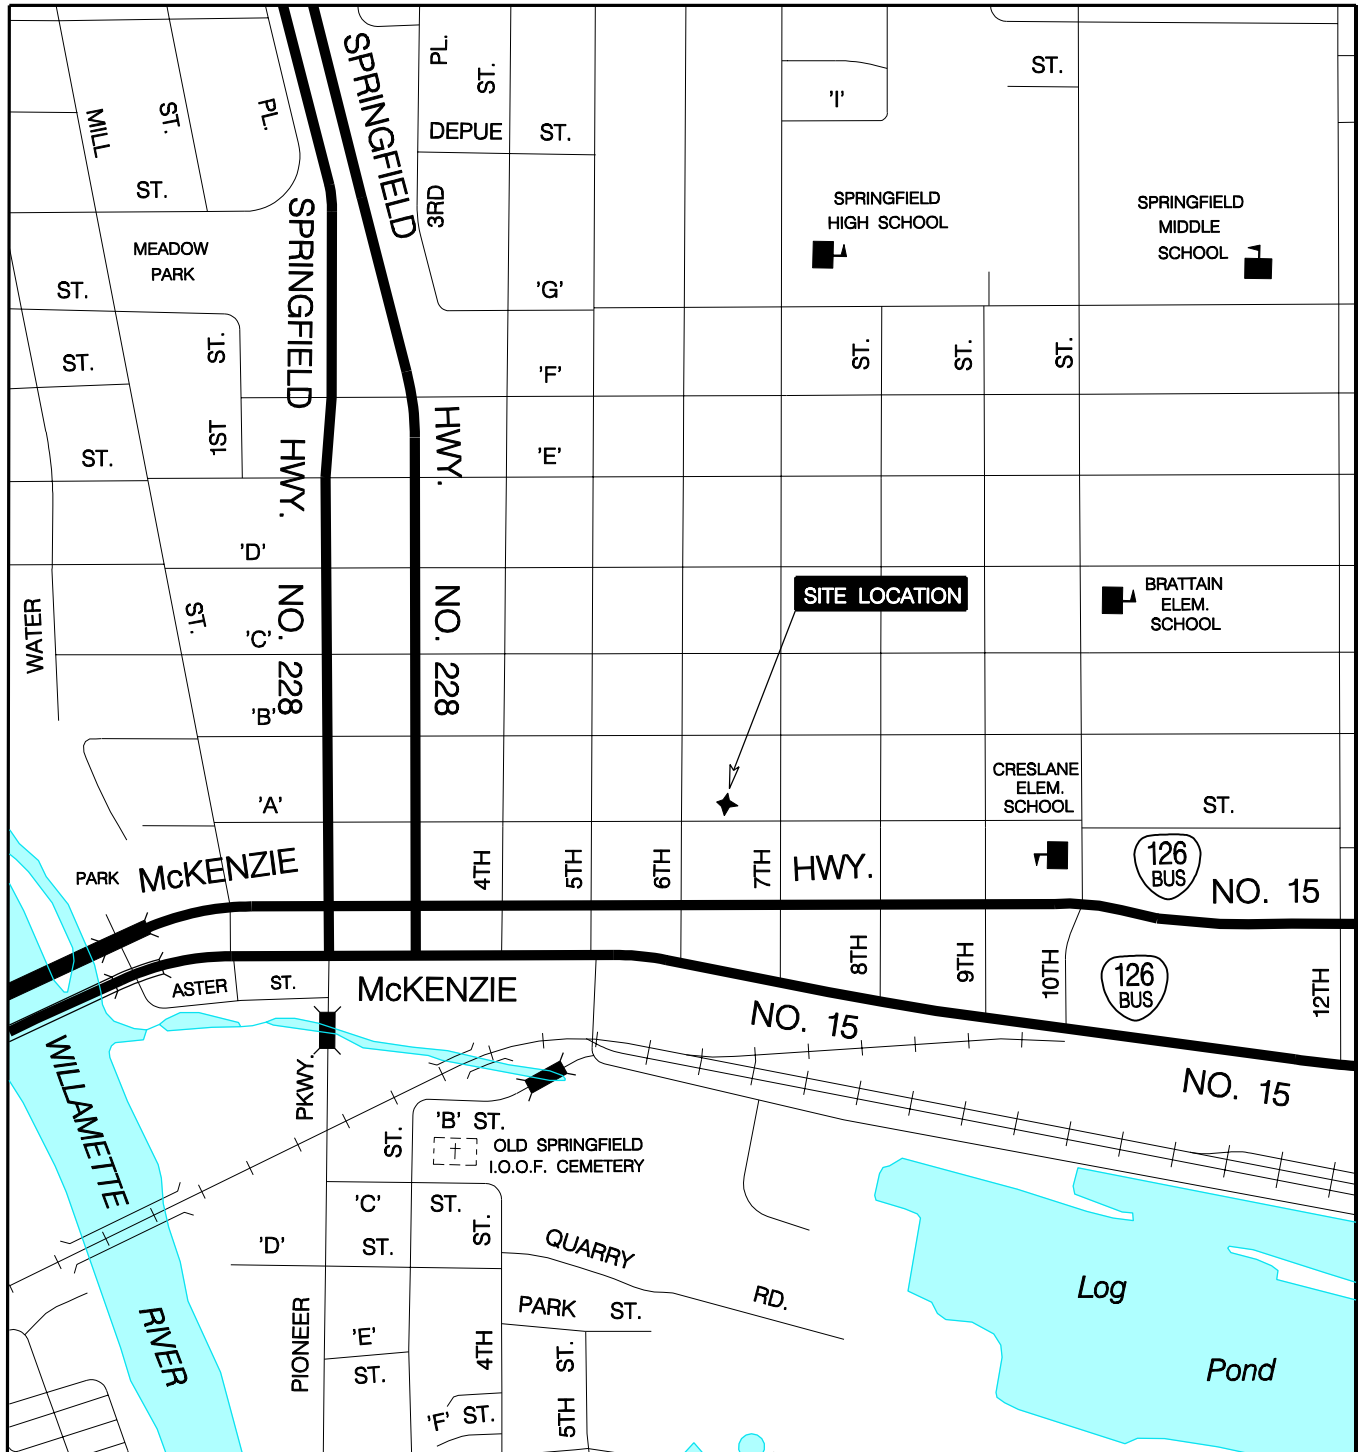

AREA-DISTRICT 5 OFFICE LOCATION SPRINGFIELD, OREGON

ODOT REGION 2

SITE LOCATION — ◆

Area 5 - Springfield
644 A Street
Springfield, OR 97477
Phone: (541) 744-8080

"This product is for informational purposes and may not have been prepared for or be suitable for legal, engineering, or surveying purposes. Users of this information should review or consult the primary data and information sources to ascertain the usability of the information."