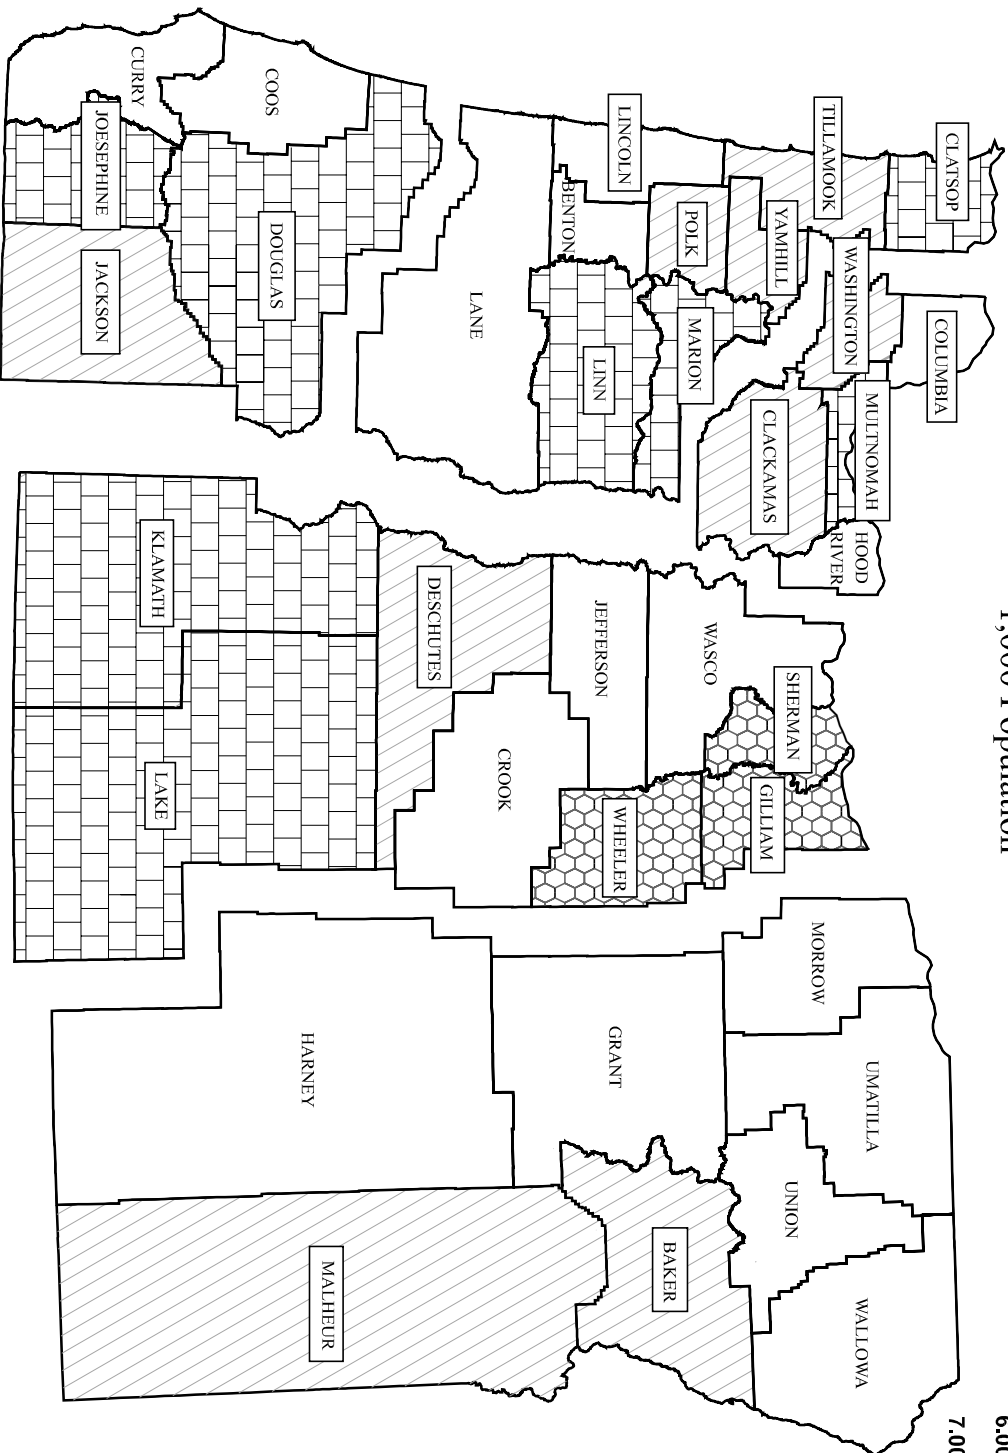

OREGON CRASH RATES - 2005

Fatal and Injury Crashes /
1,000 Population

LEGEND:

- 0 - 4.99
- 5.00 - 5.99
- 6.00 - 6.99
- 7.00 +