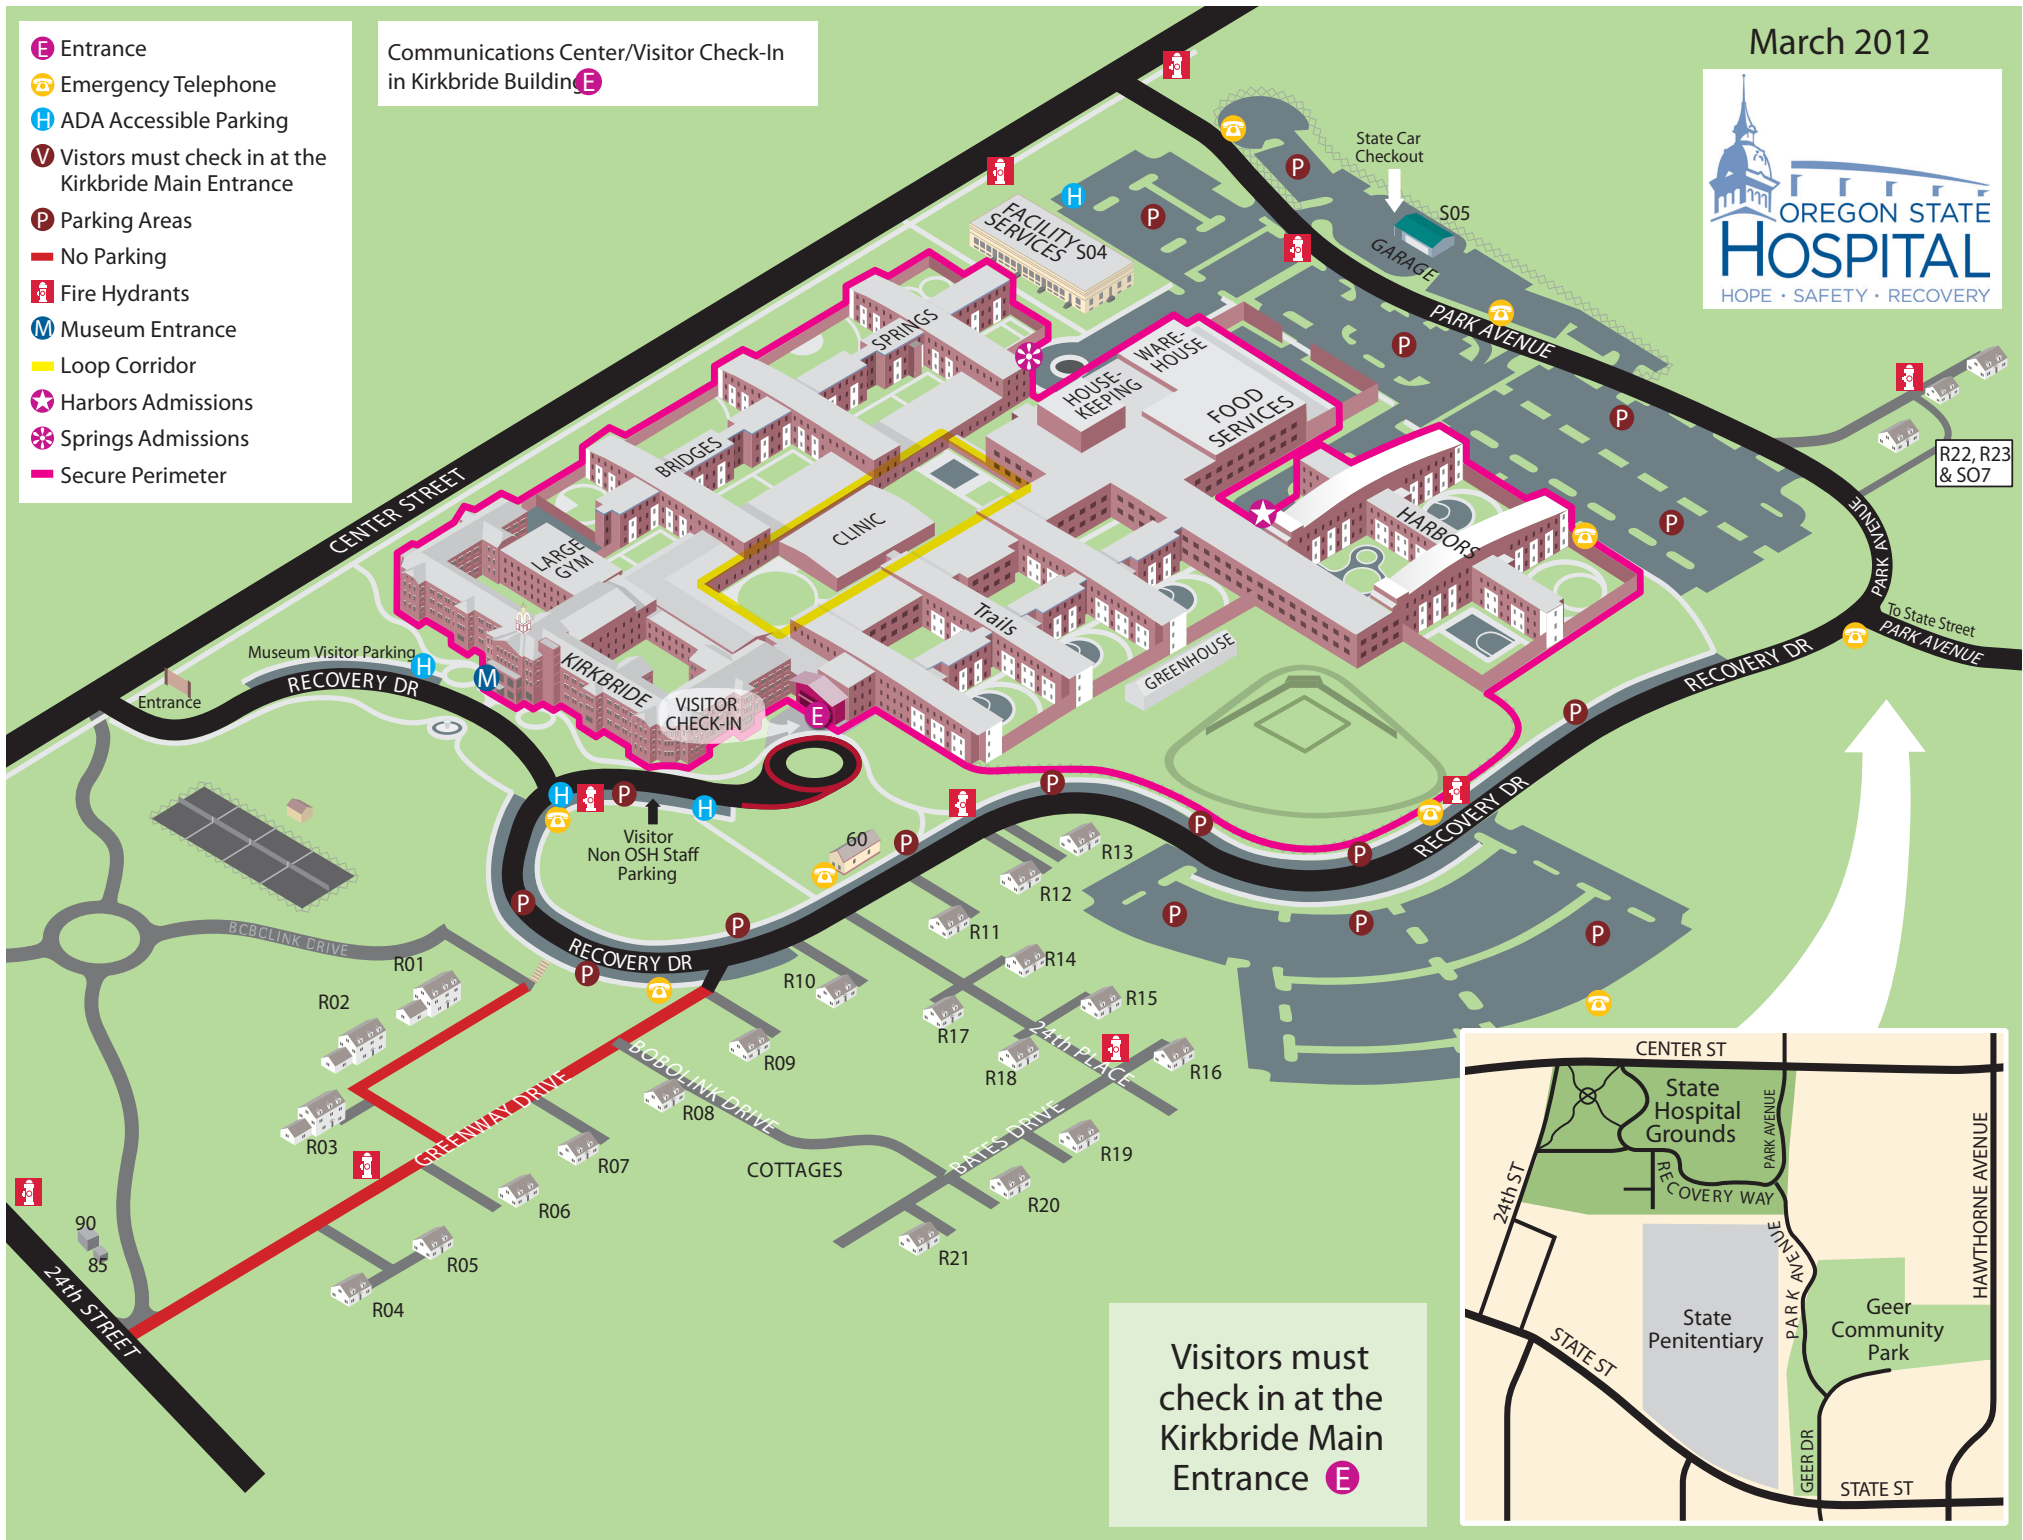

March 2012

- E Entrance
- ☎ Emergency Telephone
- H ADA Accessible Parking
- V Visitors must check in at the Kirkbride Main Entrance
- P Parking Areas
- No Parking
- 🔥 Fire Hydrants
- M Museum Entrance
- Loop Corridor
- ★ Harbors Admissions
- ✳ Springs Admissions
- Secure Perimeter

Communications Center/Visitor Check-In in Kirkbride Building E

Visitors must check in at the Kirkbride Main Entrance E