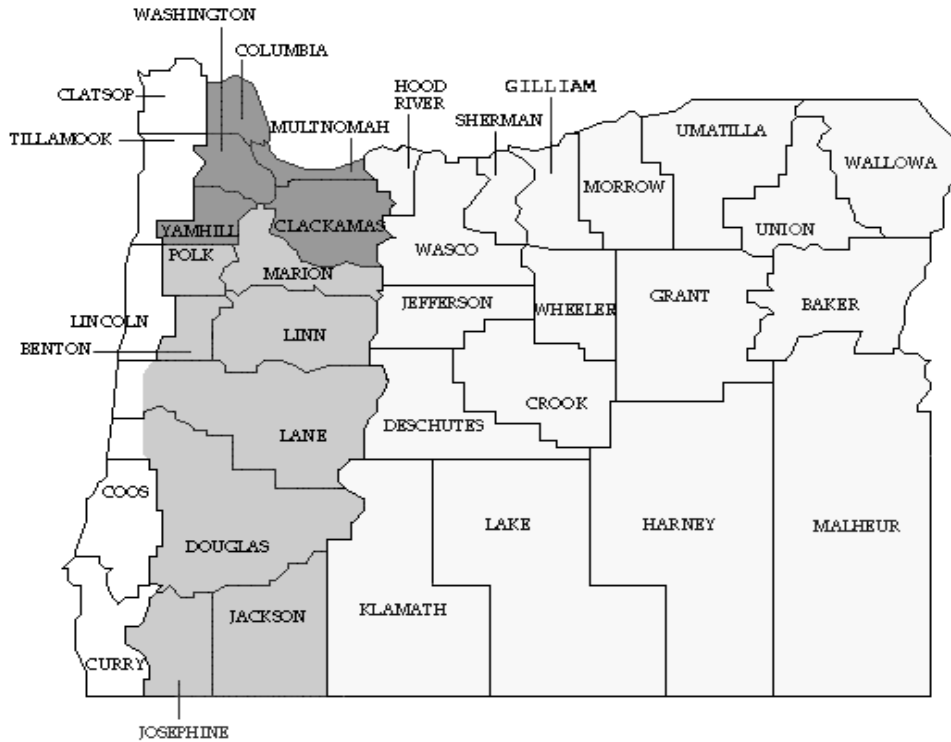

## Map of Oregon HOME Regions

### Maximum Per Unit Subsidy Limits by Regions

**Regions**

(county breakdown)	0-Bedroom	1-Bedroom	2-Bedroom	3-Bedroom	4-Bedroom
<b>Portland Region:</b> Clackamas, Columbia, Multnomah, Washington, Yamhill	\$144,785	\$165,972	\$201,822	\$261,090	\$286,597
<b>Eugene Region:</b> Benton, Douglas (East of coast range), Jackson, Lane (East of coast range), Josephine, Linn, Marion, Polk	\$142,104	\$162,898	\$198,085	\$256,255	\$281,290
<b>Coos Bay Region:</b> Clatsop, Coos, Curry, Douglas (West of coast range), Lane (West of coast range), Lincoln, Tillamook	\$138,350	\$158,595	\$192,852	\$249,486	\$273,859
<b>Bend Region:</b> Baker, Crook, Deschutes, Grant, Gilliam, Harney, Hood River, Lake, Jefferson, Klamath, Malheur, Morrow, Sherman, Umatilla, Union, Wallowa, Wasco, Wheeler	\$145,857	\$167,201	\$203,317	\$263,024	\$288,720