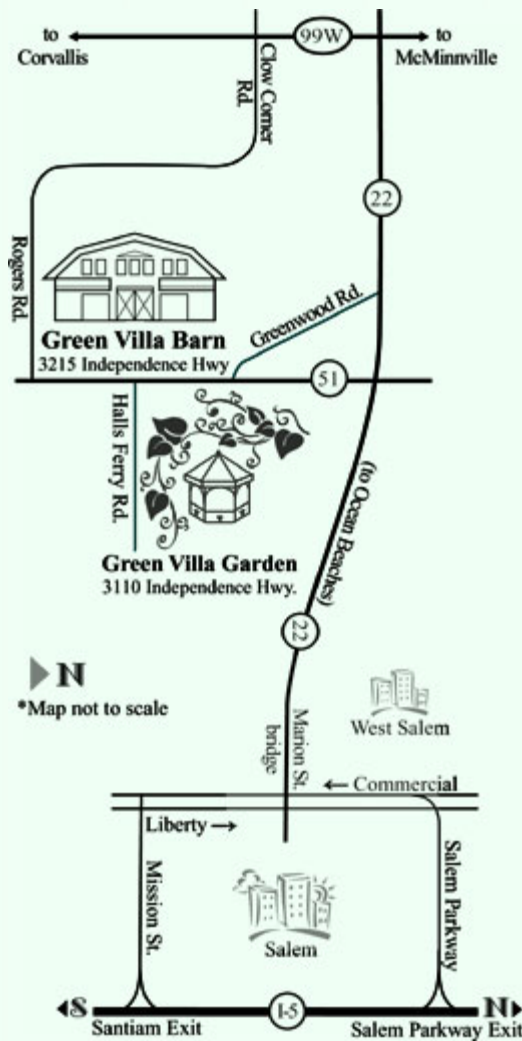

Green Villa Garden
A Garden Party Rental

- Welcome
- Garden Party Prices
- Weddings
- Flower Garden
- Location
- Contact

Location

Travelers from I-5 Northbound:
Exit off at the Mission St. / Santiam highway exit.
Stay on Mission St. through town. Turn right on Liberty St. Turn left on Marion St. Go over the Marion St. bridge. Get in one of the two left lanes. Signs read Hwy. 22 and Ocean Beaches. Turn left at Hwy. 51 (Independence). Turn left on Halls Ferry Rd.
You are here.

Travelers from I-5 Southbound:
Take the Salem Parkway Exit. Salem Parkway converges with Commercial St. during a left turn. Stay on Commercial St. Turn right on Marion St. Go over the Marion St. bridge. Get in one of the 2 left lanes. Signs read Hwy. 22 and Ocean Beaches.
Turn left at Hwy. 51 (Independence). Turn left on Halls Ferry Rd. You are here.

Green Villa Garden
3110 Independence Hwy.
(P.O. Box 37)
Independence, OR 97351

Green Villa Barn
3215 Independence Hwy.
(P.O. Box 37)
Independence, OR 97351

503.838.3475

gardenparties@greenvilla.us

[Welcome](#) • [Garden Party Prices](#) • [Weddings](#) • [Flower Garden](#) • [Location](#) • [Contact](#)