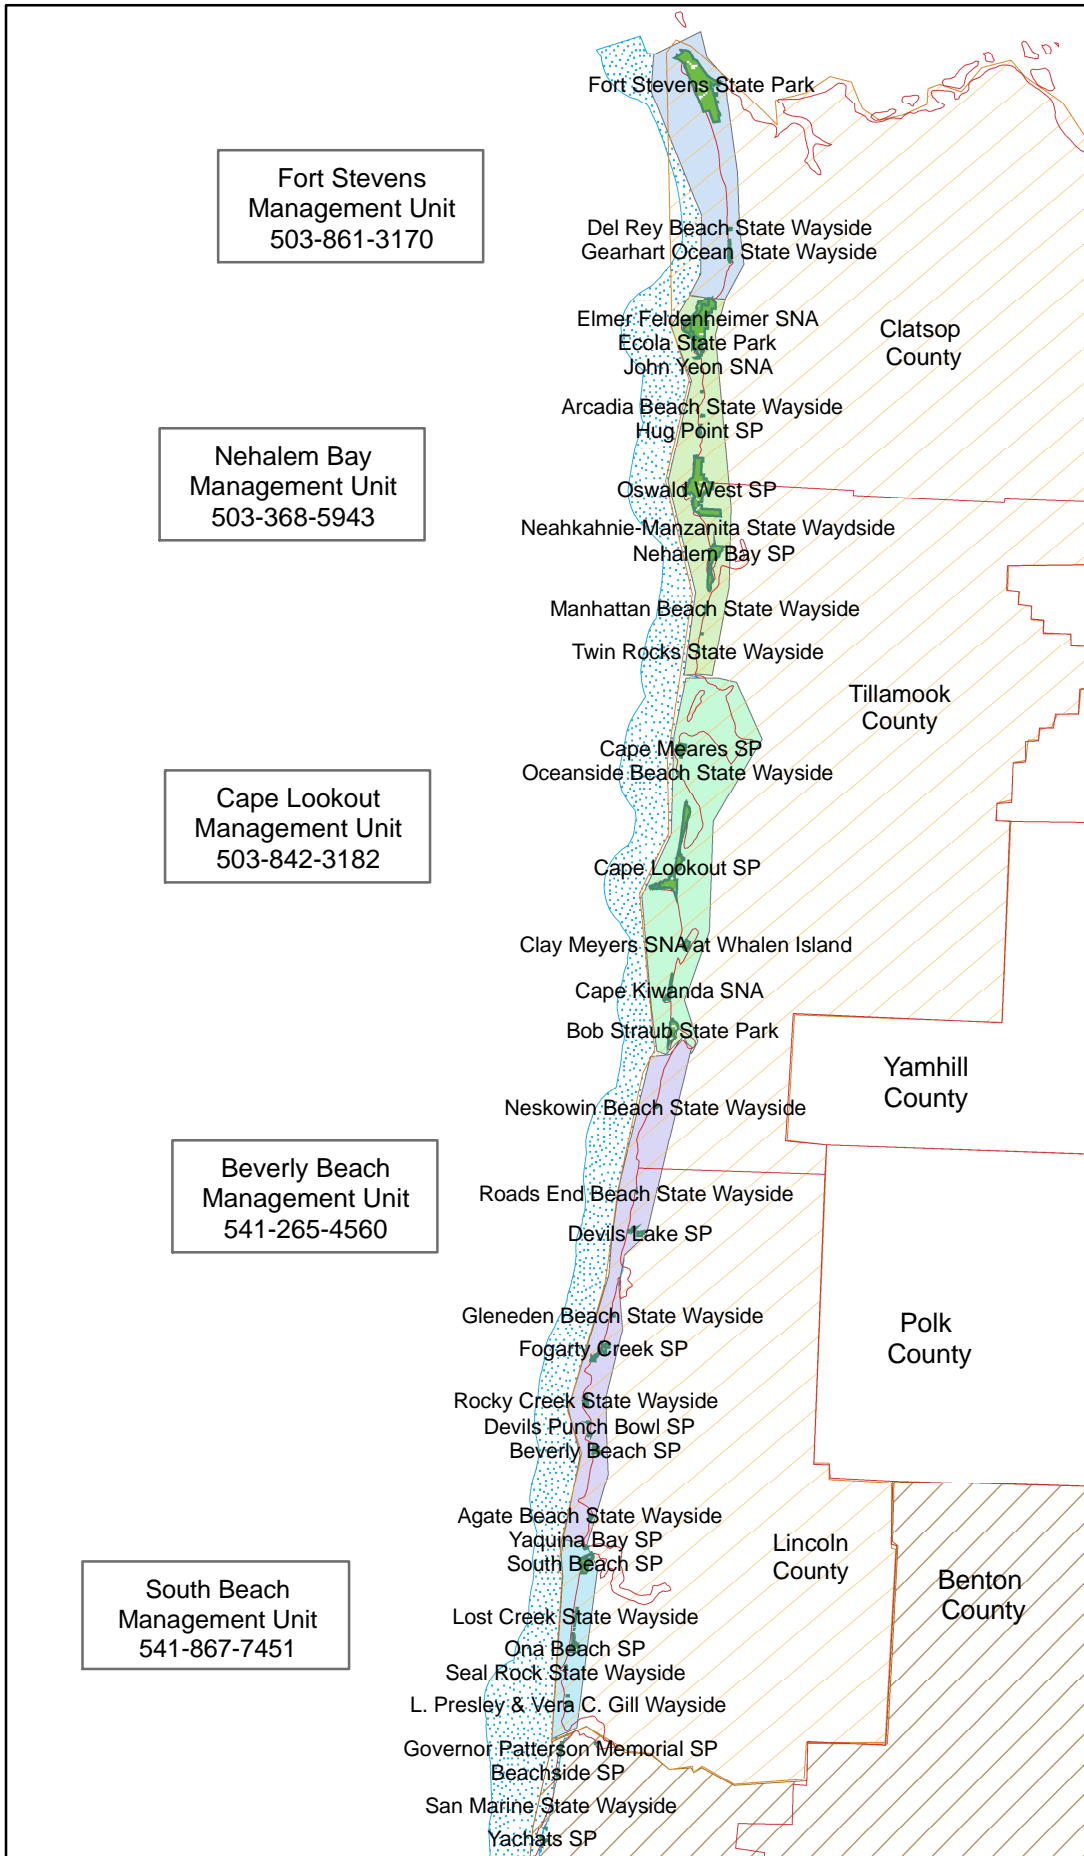

# Oregon Parks and Recreation Department Area 1 (North Coast) Management Units

Area 1:  
North Coast  
541-994-8152

## Legend

- OPRD Area 1
- Fort Stevens MU
- Nehalem Bay MU
- Cape Lookout MU
- Beverly Beach MU
- South Beach MU
- OPRD Area 3
- Counties
- Park Boundaries
- Territorial Sea

**IMPORTANT NOTE:**  
The east-west boundaries for the OPRD management units on this map are enlarged for visualization purposes only. Beyond state park boundaries, OPRD jurisdiction along the ocean shore only extends from extreme low tide to the statutory (or established) vegetation line.