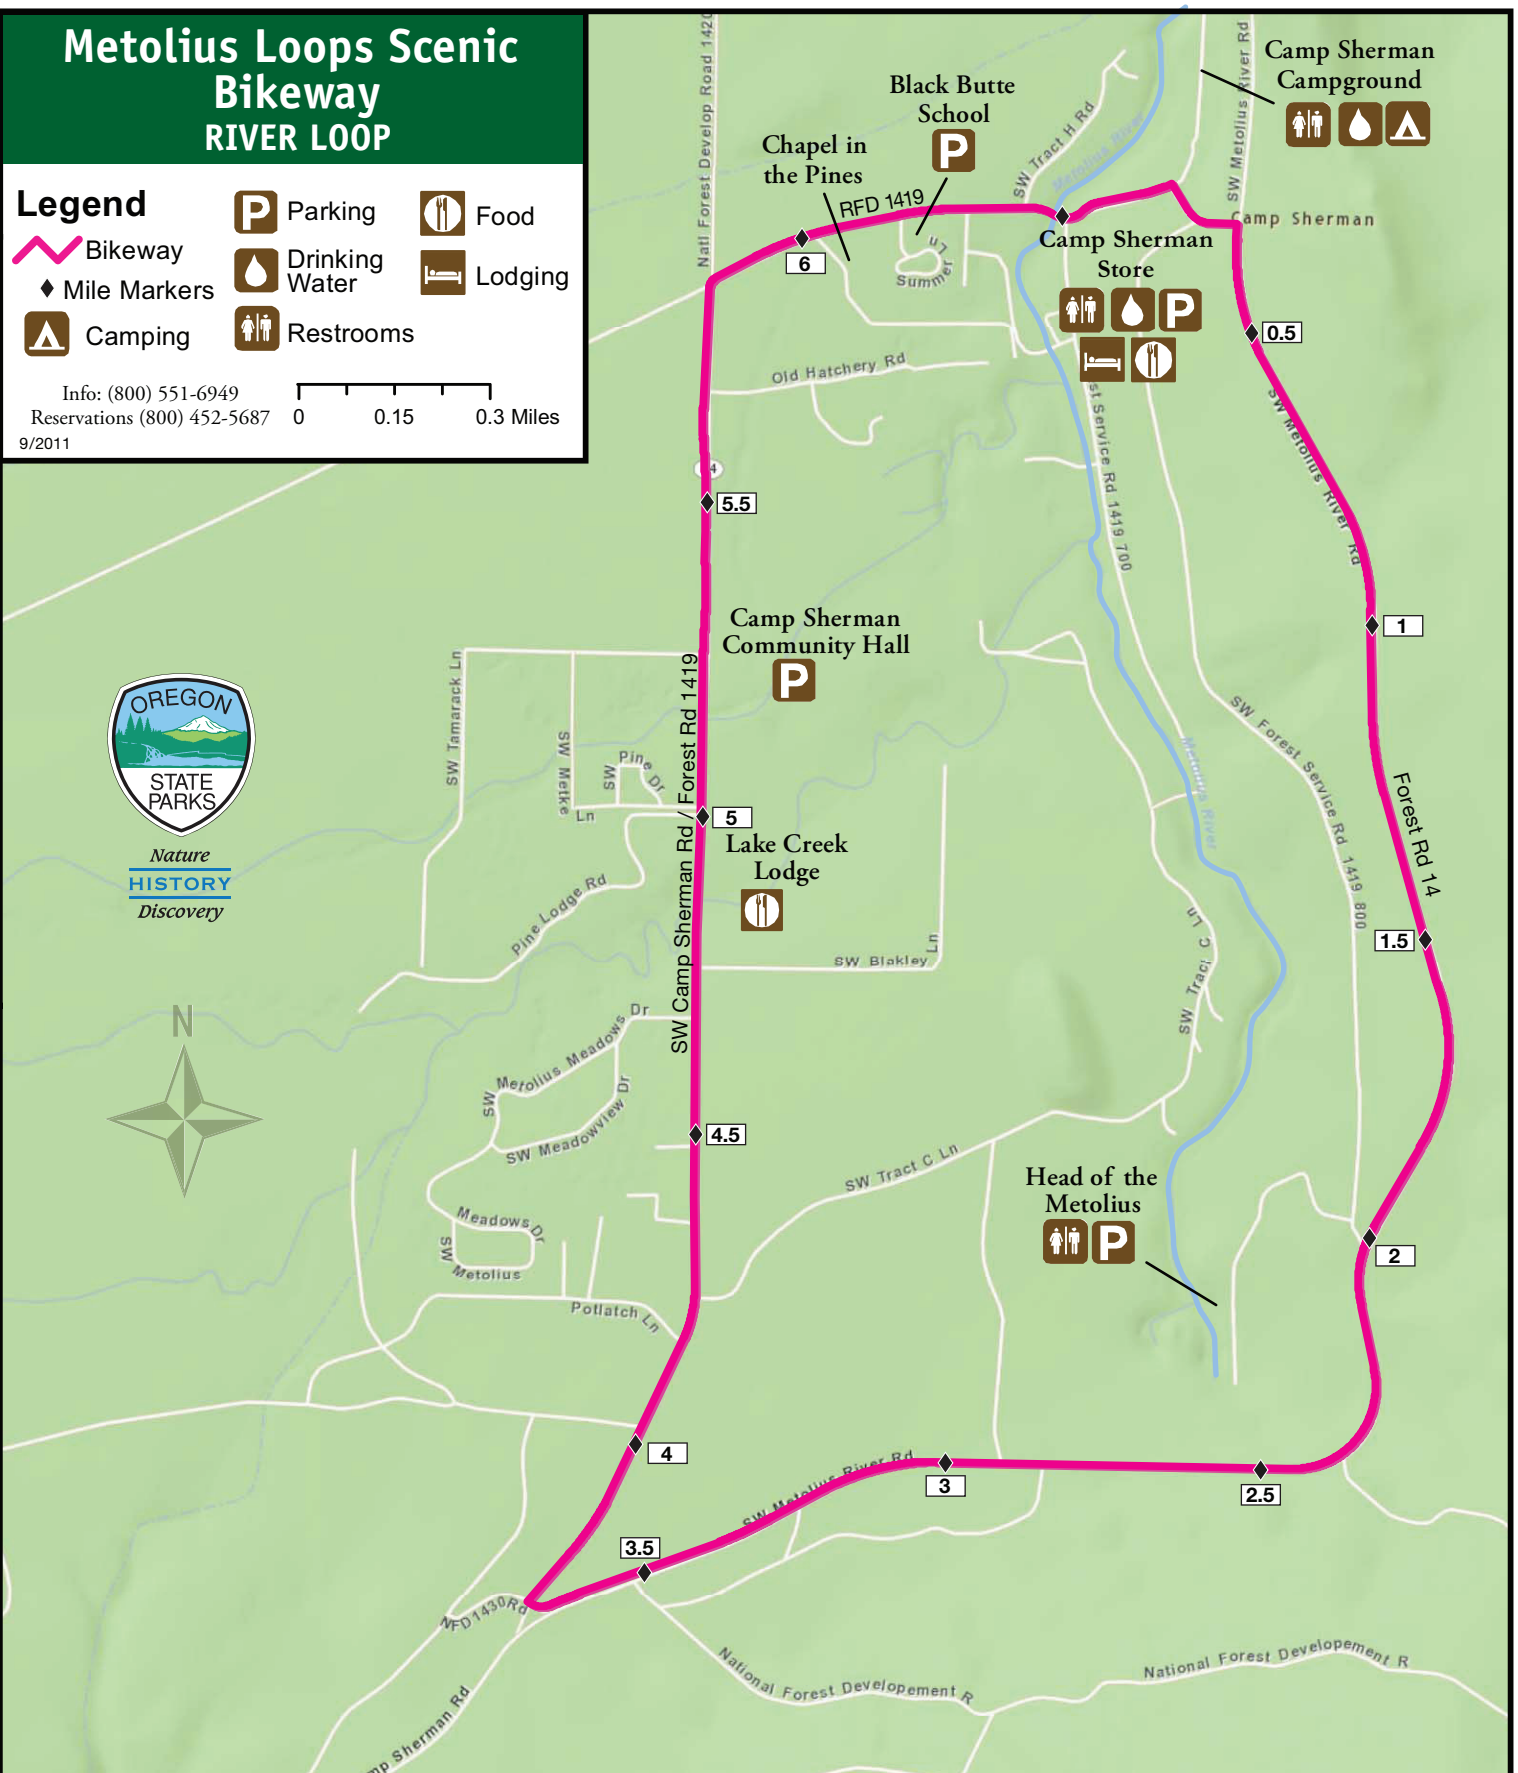

Metolius Loops Scenic Bikeway

RIVER LOOP

Legend

-  Bikeway
-  Mile Markers
-  Camping
-  Parking
-  Drinking Water
-  Restrooms
-  Food
-  Lodging

Info: (800) 551-6949
 Reservations (800) 452-5687
 9/2011

Nature
HISTORY
 Discovery

River Loop Elevation Profile