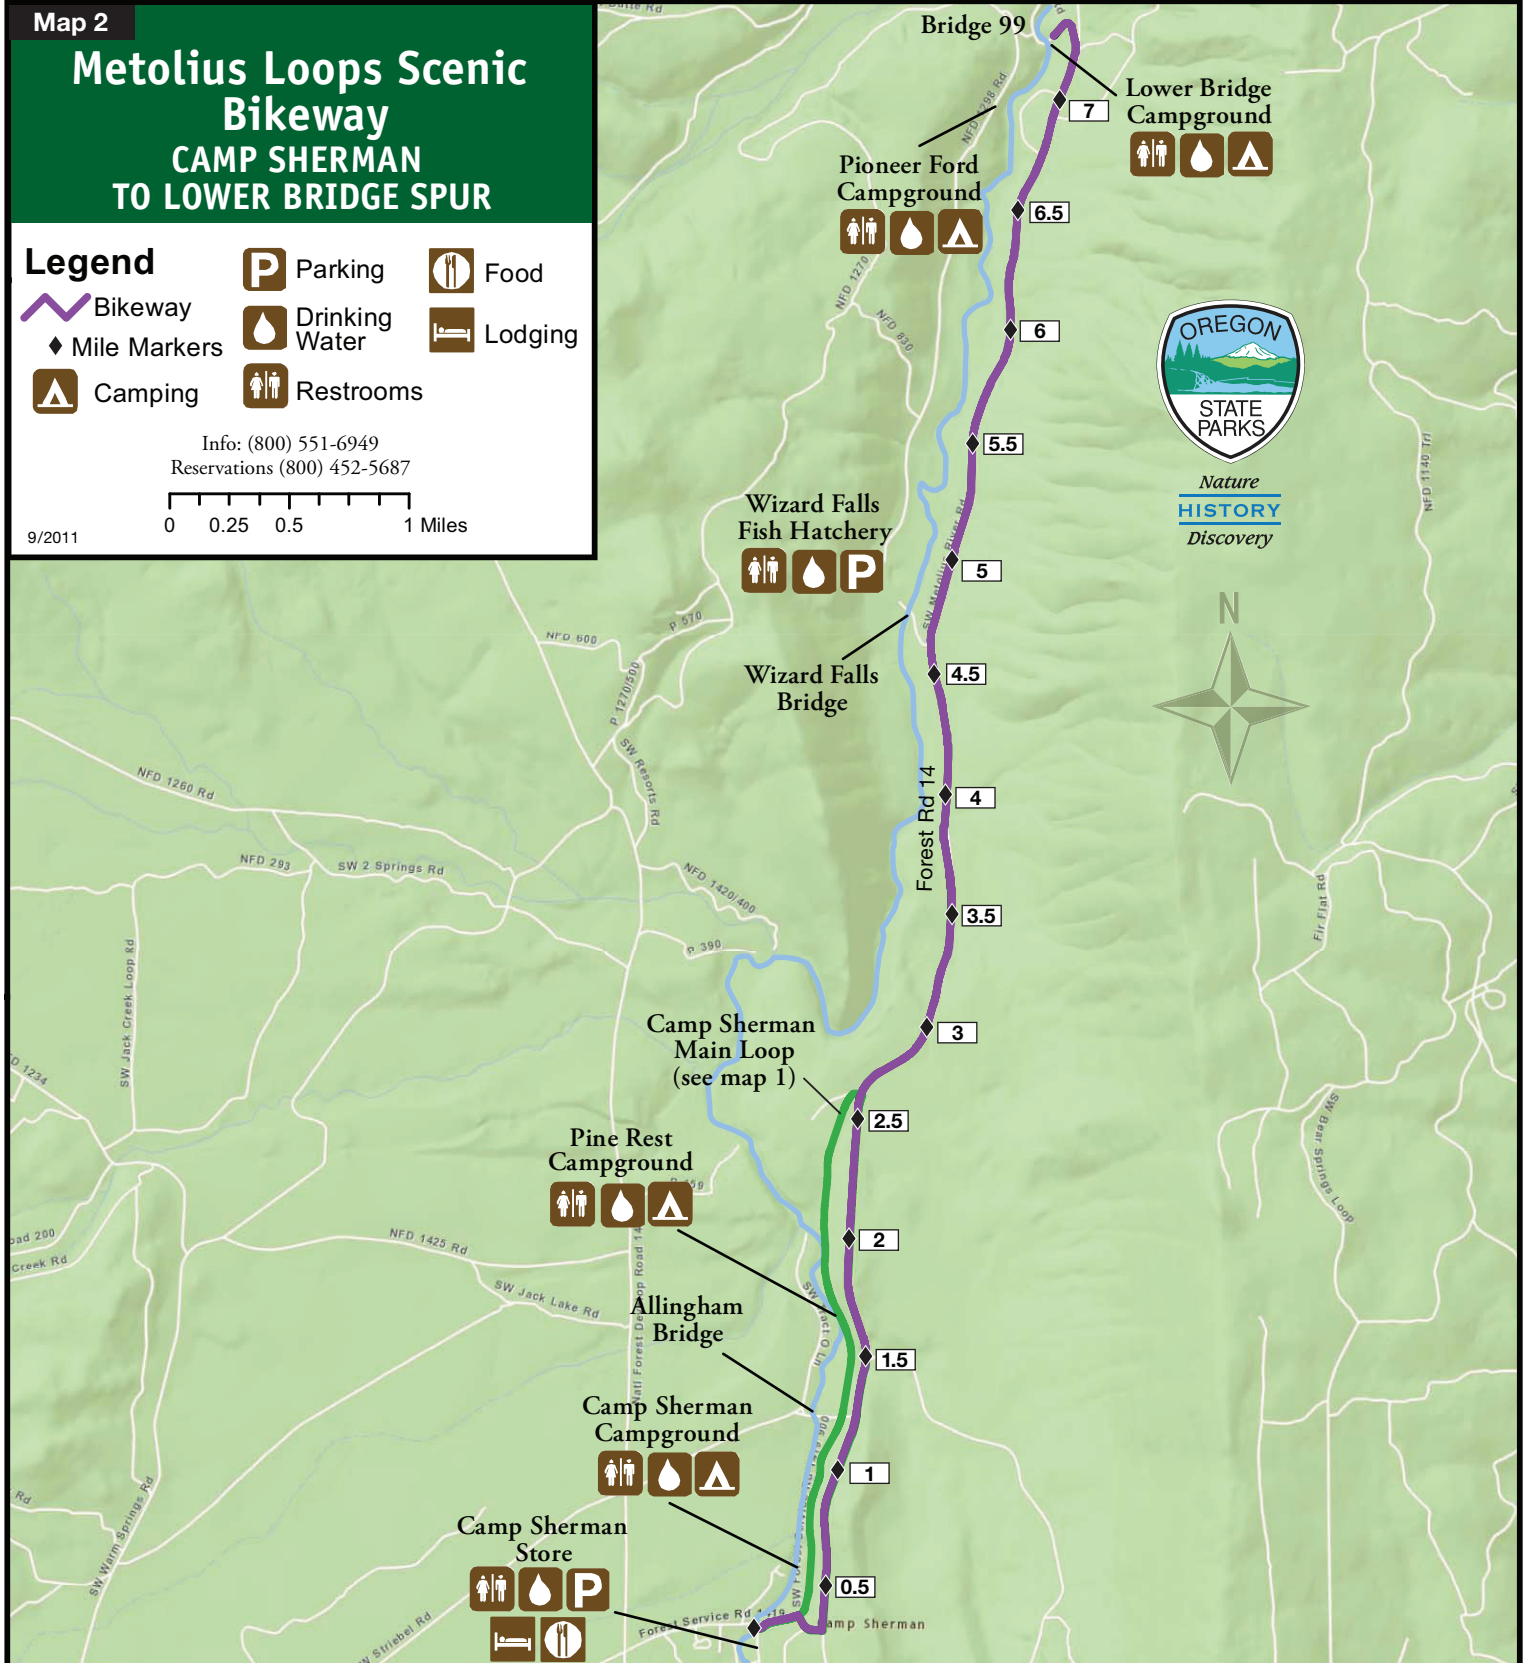

Metolius Loops Scenic Bikeway CAMP SHERMAN TO LOWER BRIDGE SPUR

Legend

-  Bikeway
-  Mile Markers
-  Camping
-  Parking
-  Drinking Water
-  Restrooms
-  Food
-  Lodging

Info: (800) 551-6949
Reservations (800) 452-5687

9/2011

Camp Sherman to Lower Bridge Elevation Profile